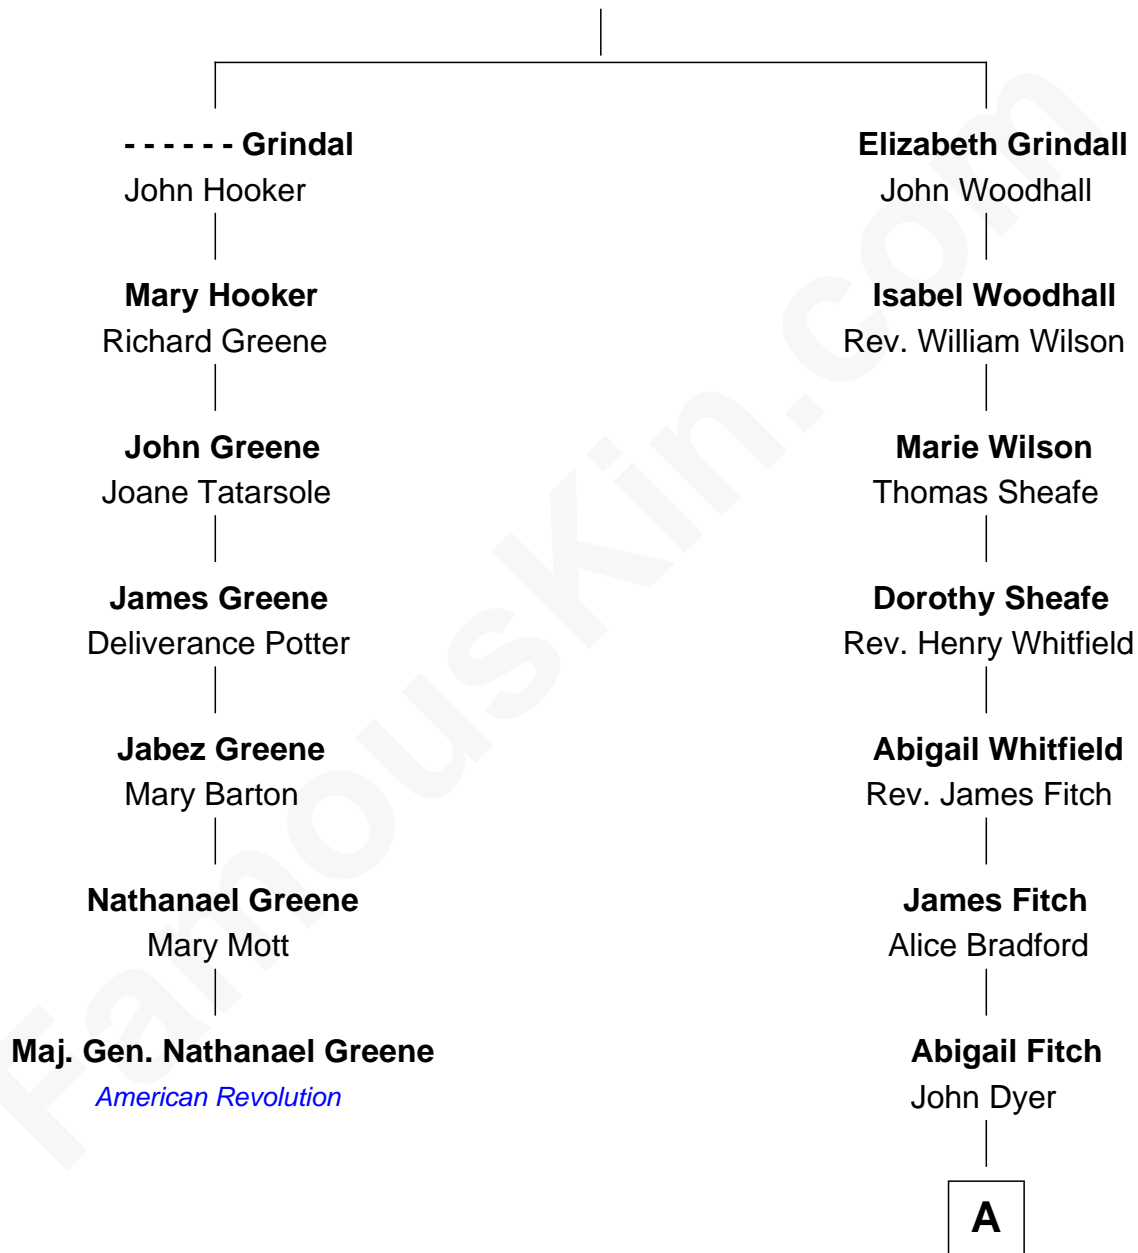

FamousKin.com
Relationship Chart of
Maj. Gen. Nathanael Greene
American Revolution

6th cousin 8 times removed of

Ann B. Davis
TV Actress

William Grindall

A

Abigail Dyer

Gideon Cobb

Wealthy Ann Cobb

Thomas Lathrop

Gideon Cobb Lathrop

Catherine Sproat

Gideon Lathrop

Elizabeth Dunlop

Helen Elizabeth Lathrop

Francis H. Stott

Arthur Curtiss Stott