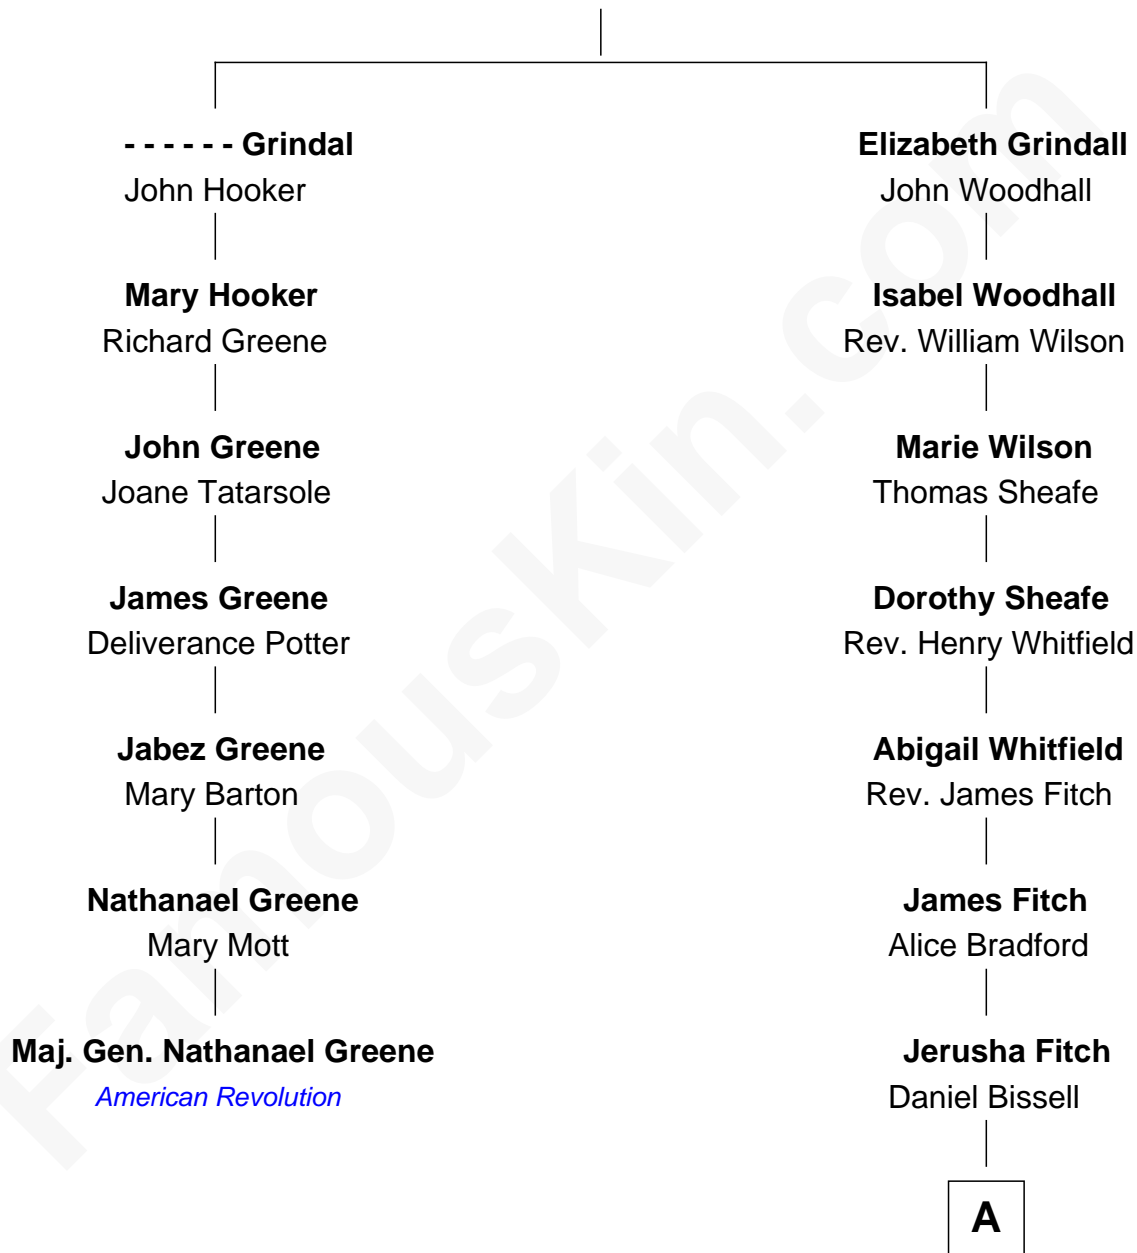

**FamousKin.com**  
**Relationship Chart of**  
**Maj. Gen. Nathanael Greene**  
*American Revolution*

6th cousin 8 times removed of

**Diane Brewster**  
*TV and Movie Actress*

**William Grindall**

**A**

**Daniel Bissell**

Elizabeth Newbury

**Elizabeth Bissell**

Jabez Haskell

**Lucinda Haskell**

Harper Partridge

**Reuben R. Partridge**

Annie Elizabeth Morrison

**Jennie M. Partridge**

William B. Sloane

**Grace Anna Sloane**

Reginald Raymond Brewster

**Phillip Sloane Brewster**

Geraldine Craddock

**Diane Brewster**

*TV and Movie Actress*