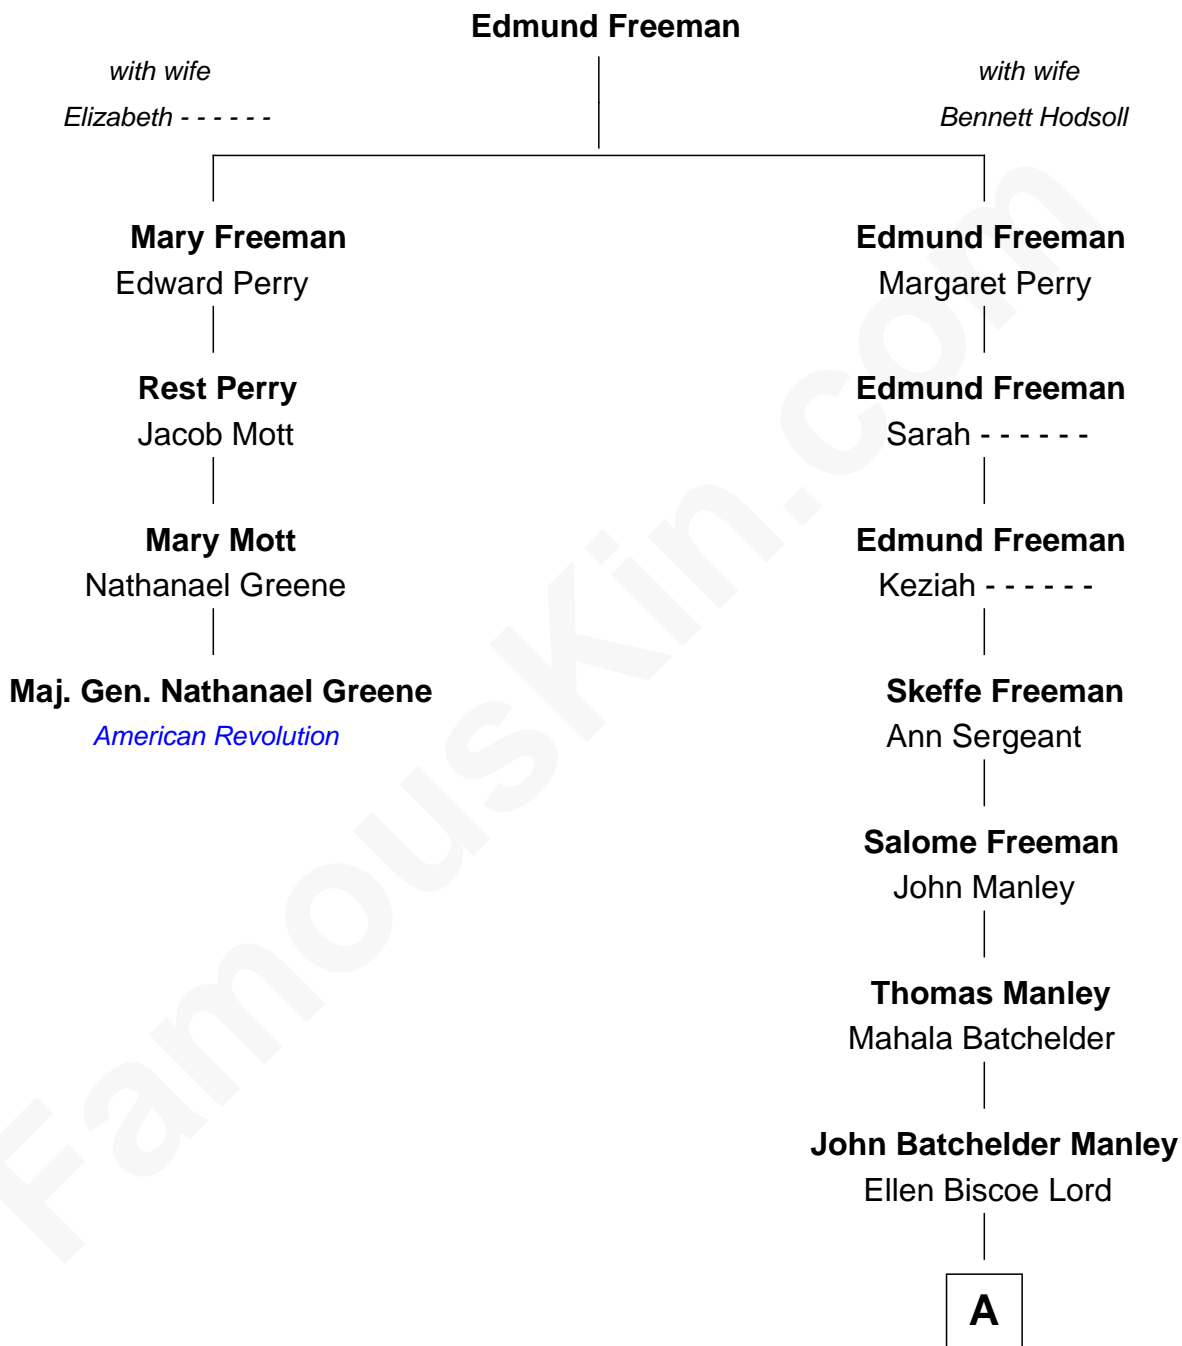

**FamousKin.com**  
**Relationship Chart of**  
**Maj. Gen. Nathanael Greene**  
*American Revolution*

3rd cousin 7 times removed of  
**Zach Snyder**  
*Filmmaker*

**A**

John Batchelder Manley

Jennie Minerva Danforth

Helen Danforth Manley

Dr. Edgar Earl Reeves

Marsha Manley Reeves

Charles Edward Snyder

Zach Snyder

*Filmmaker*