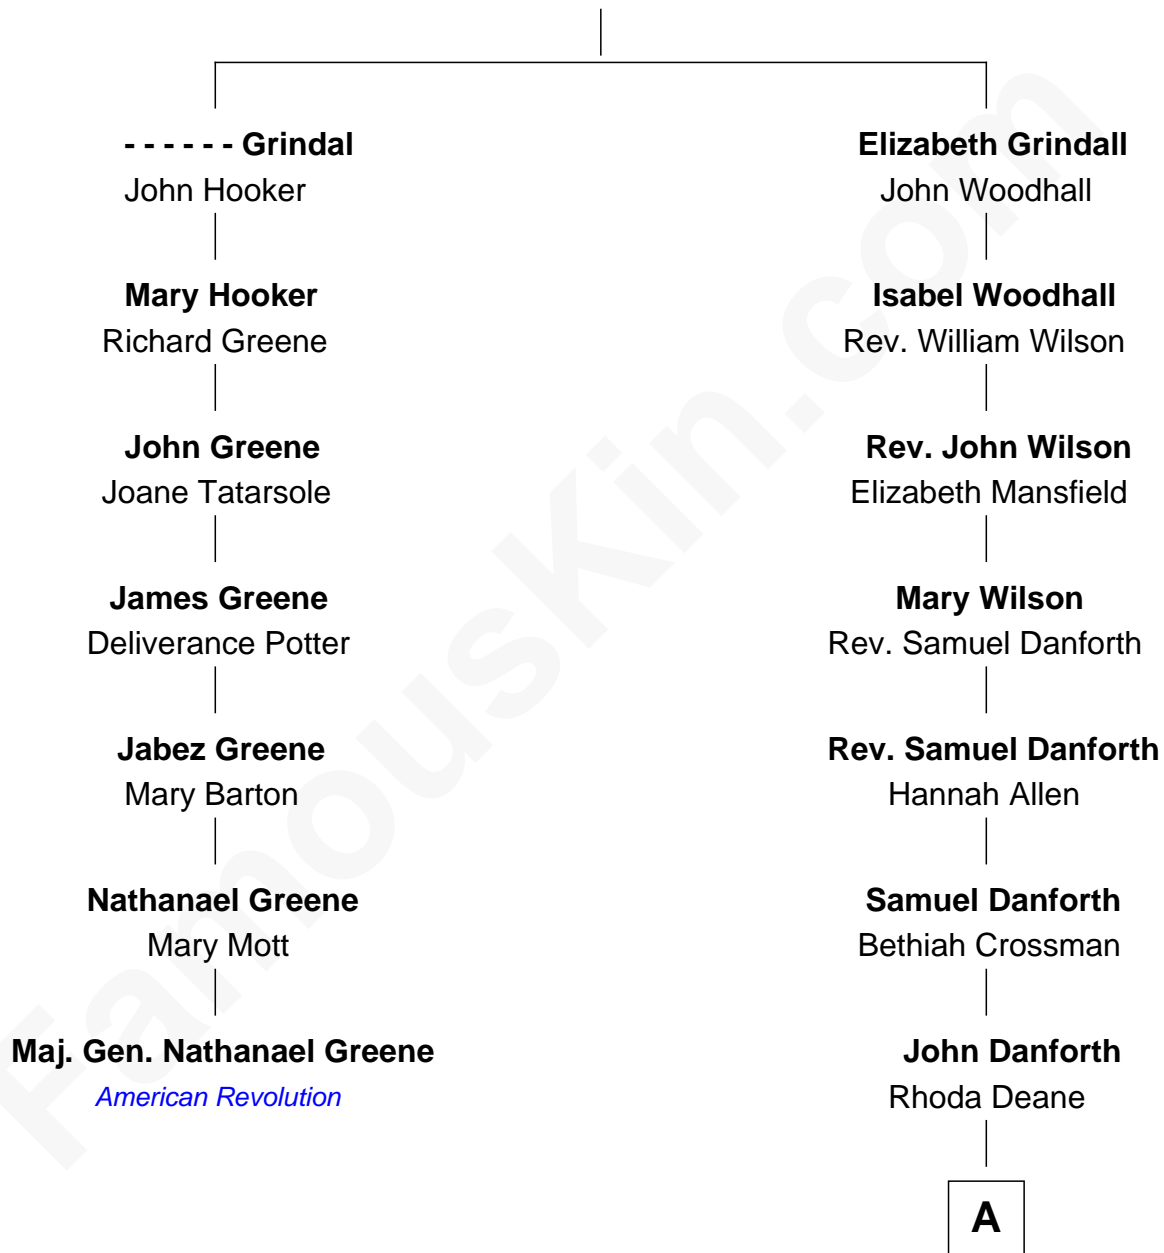

**FamousKin.com**  
**Relationship Chart of**  
**Maj. Gen. Nathanael Greene**  
*American Revolution*

6th cousin 7 times removed of  
**Zach Snyder**  
*Filmmaker*

**William Grindall**

**A**

Richmond Danforth  
Catharine Woodward

Abijah John Richmond Danforth  
Abigail Vesta Harwood

Oliver Harwood Danforth  
Sarah M. Hills

Jennie Minerva Danforth  
John Batchelder Manley

Helen Danforth Manley  
Dr. Edgar Earl Reeves

Marsha Manley Reeves  
Charles Edward Snyder