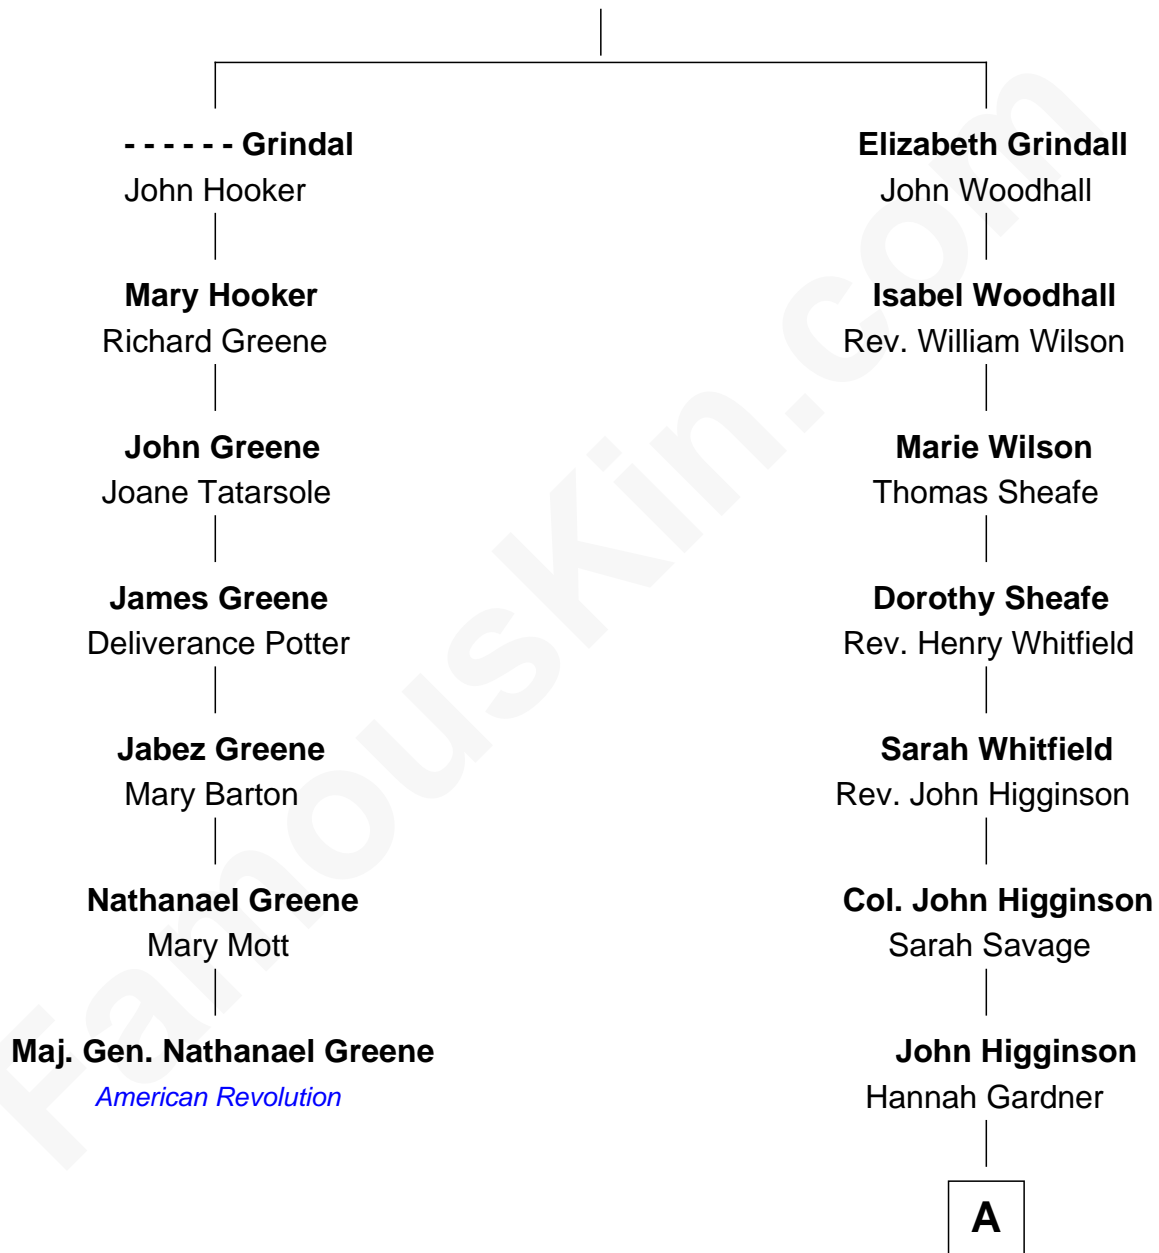

FamousKin.com
Relationship Chart of
Maj. Gen. Nathanael Greene
American Revolution

6th cousin 7 times removed of

Robert Frost
Poet and Playwright

William Grindall

A

Elizabeth Higginson
Rev. Benjamin Prescott

Elizabeth Prescott
William Frost

William Frost
Sarah Holt

Samuel Abbott Frost
Mary Blunt

William Prescott Frost
Judith Colcord

William Prescott Frost
Isabella Moodie

Robert Frost
Poet and Playwright