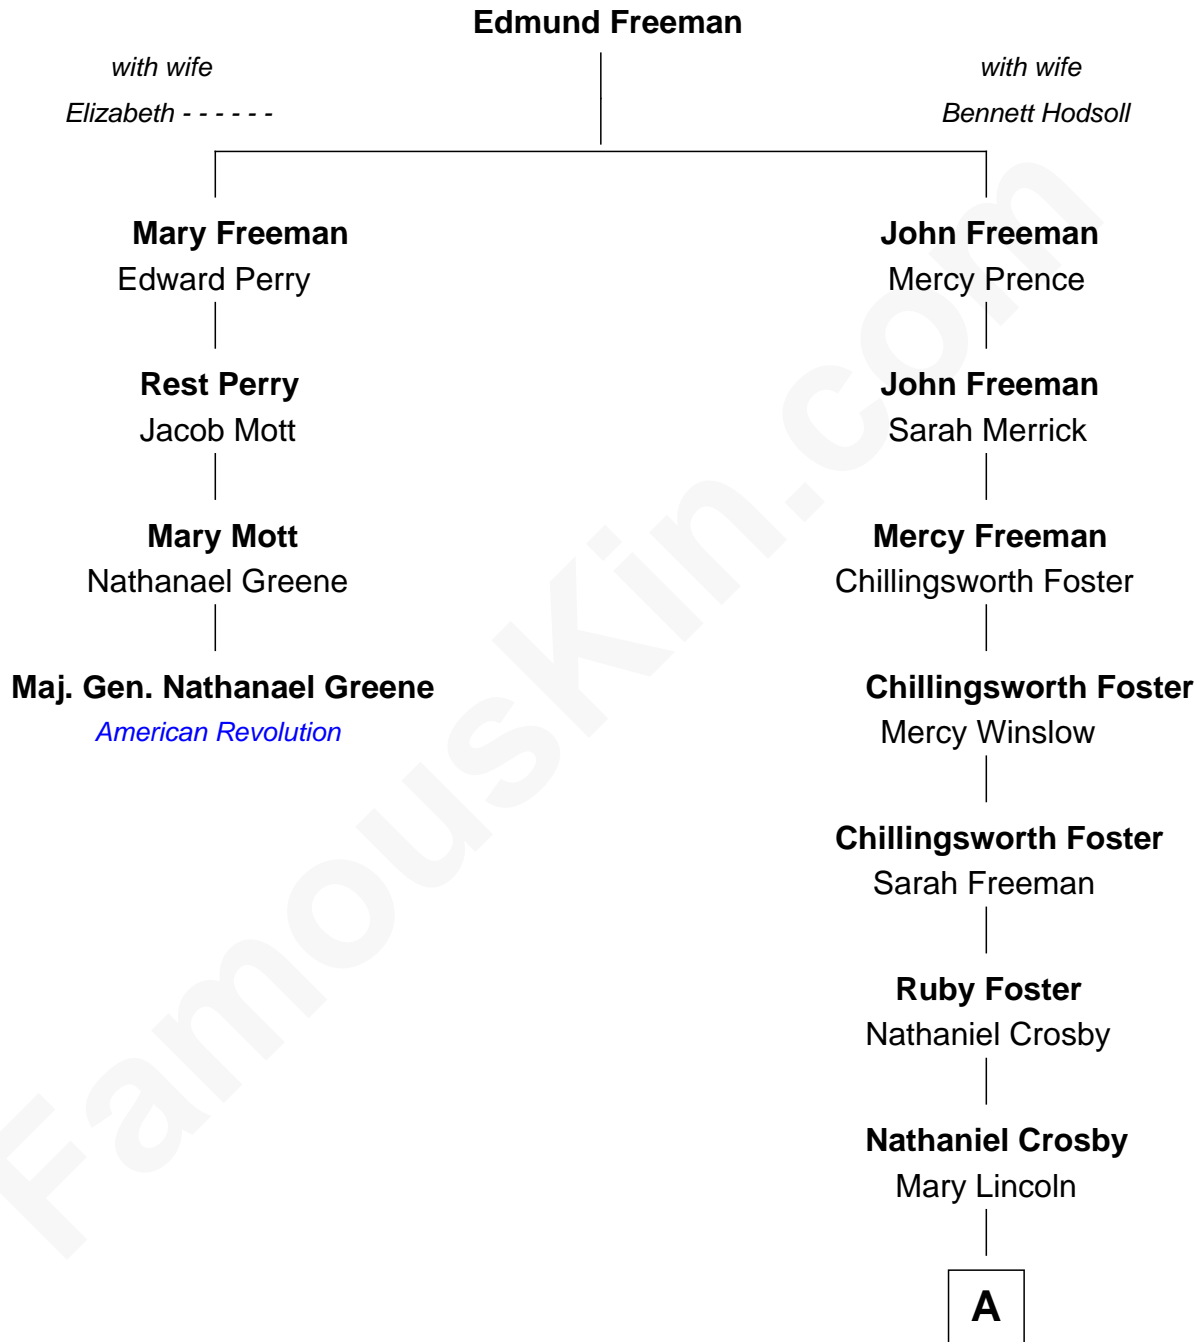

FamousKin.com
Relationship Chart of
Maj. Gen. Nathanael Greene
American Revolution

3rd cousin 6 times removed of
Bing Crosby
Singer and Movie Actor

A

Nathaniel Crosby
Cordelia Jane Smith

Harry Lincoln Crosby
Catherine Harrigan

Bing Crosby
Singer and Movie Actor