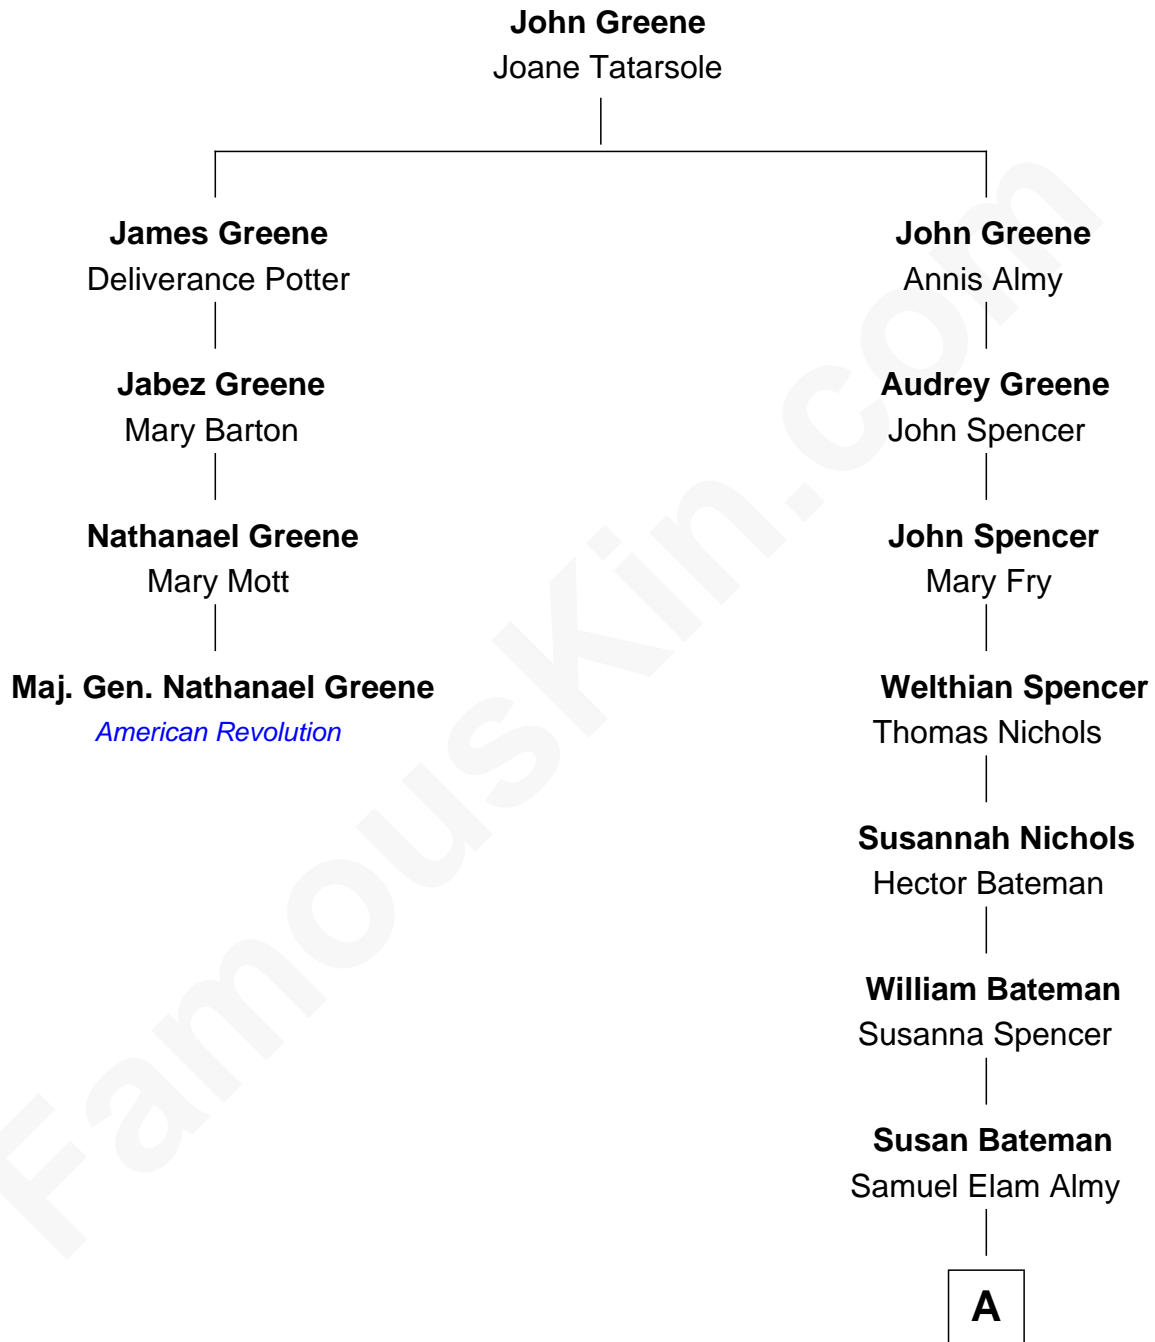

**FamousKin.com**  
**Relationship Chart of**  
**Maj. Gen. Nathanael Greene**  
*American Revolution*

3rd cousin 7 times removed of

**Marilyn Monroe**  
*Actress, Model, and Singer*

**A**

—  
**Susan Bateman Almy**

Charles Adams Gifford

—  
**Frederick Almy Gifford**

Elizabeth Easton Tennant

—  
**Charles Stanley Gifford**

Gladys Pearl Monroe

—  
**Marilyn Monroe**

*Actress, Model, and Singer*