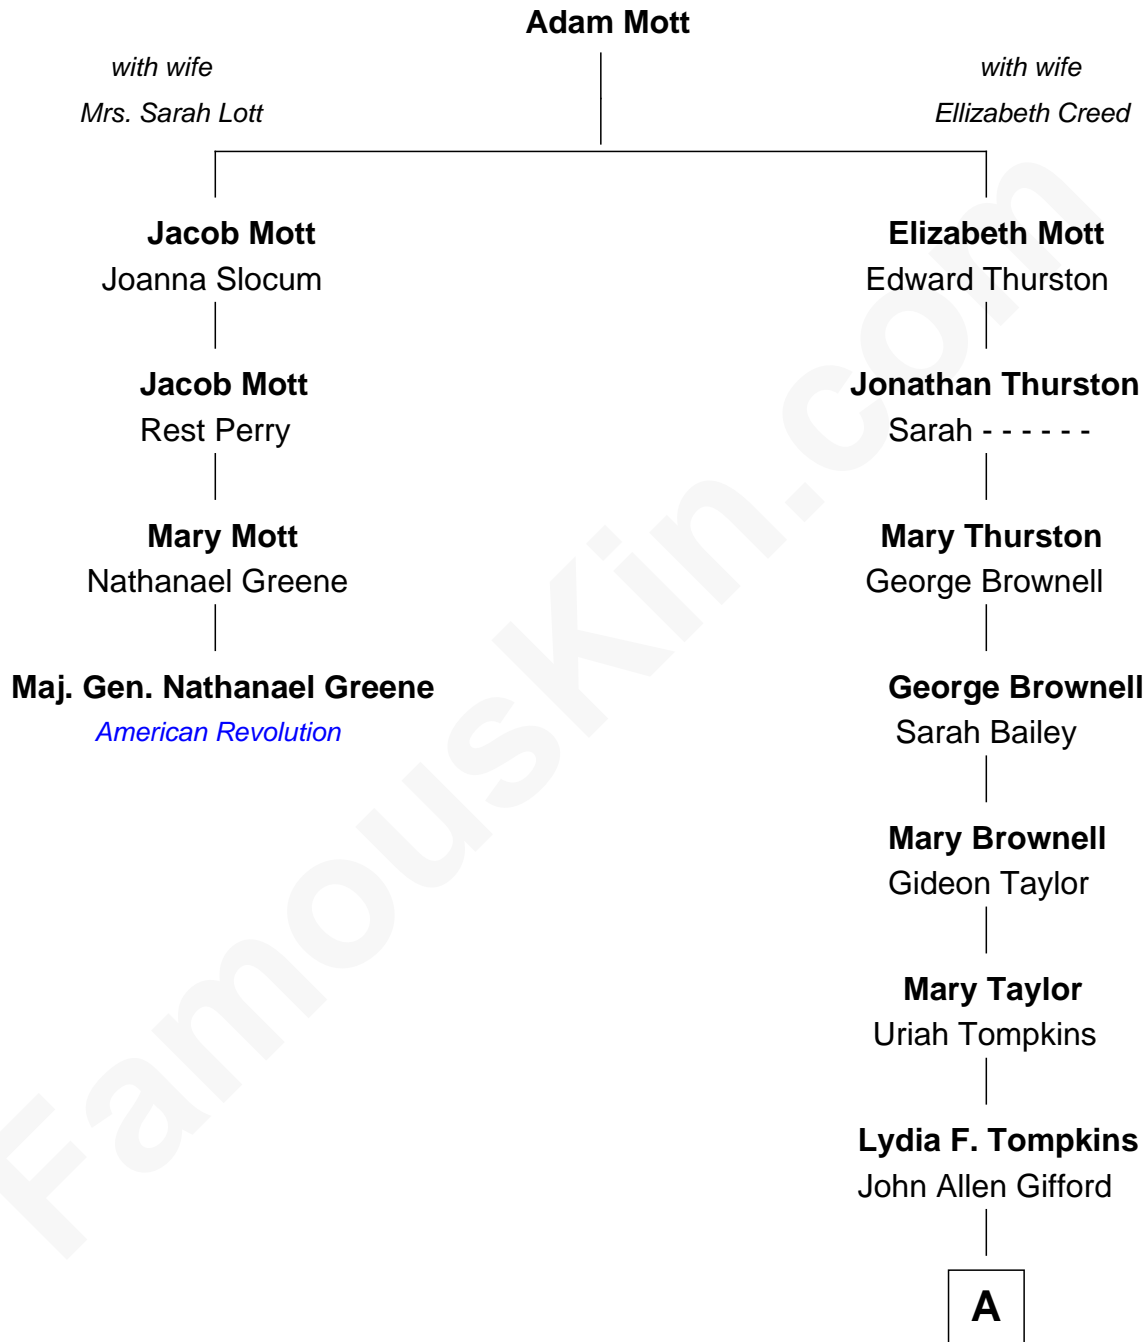

FamousKin.com
Relationship Chart of
Maj. Gen. Nathanael Greene
American Revolution

3rd cousin 7 times removed of
Marilyn Monroe
Actress, Model, and Singer

A

Charles Adams Gifford

Susan Bateman Almy

Frederick Almy Gifford

Elizabeth Easton Tennant

Charles Stanley Gifford

Gladys Pearl Monroe

Marilyn Monroe

Actress, Model, and Singer