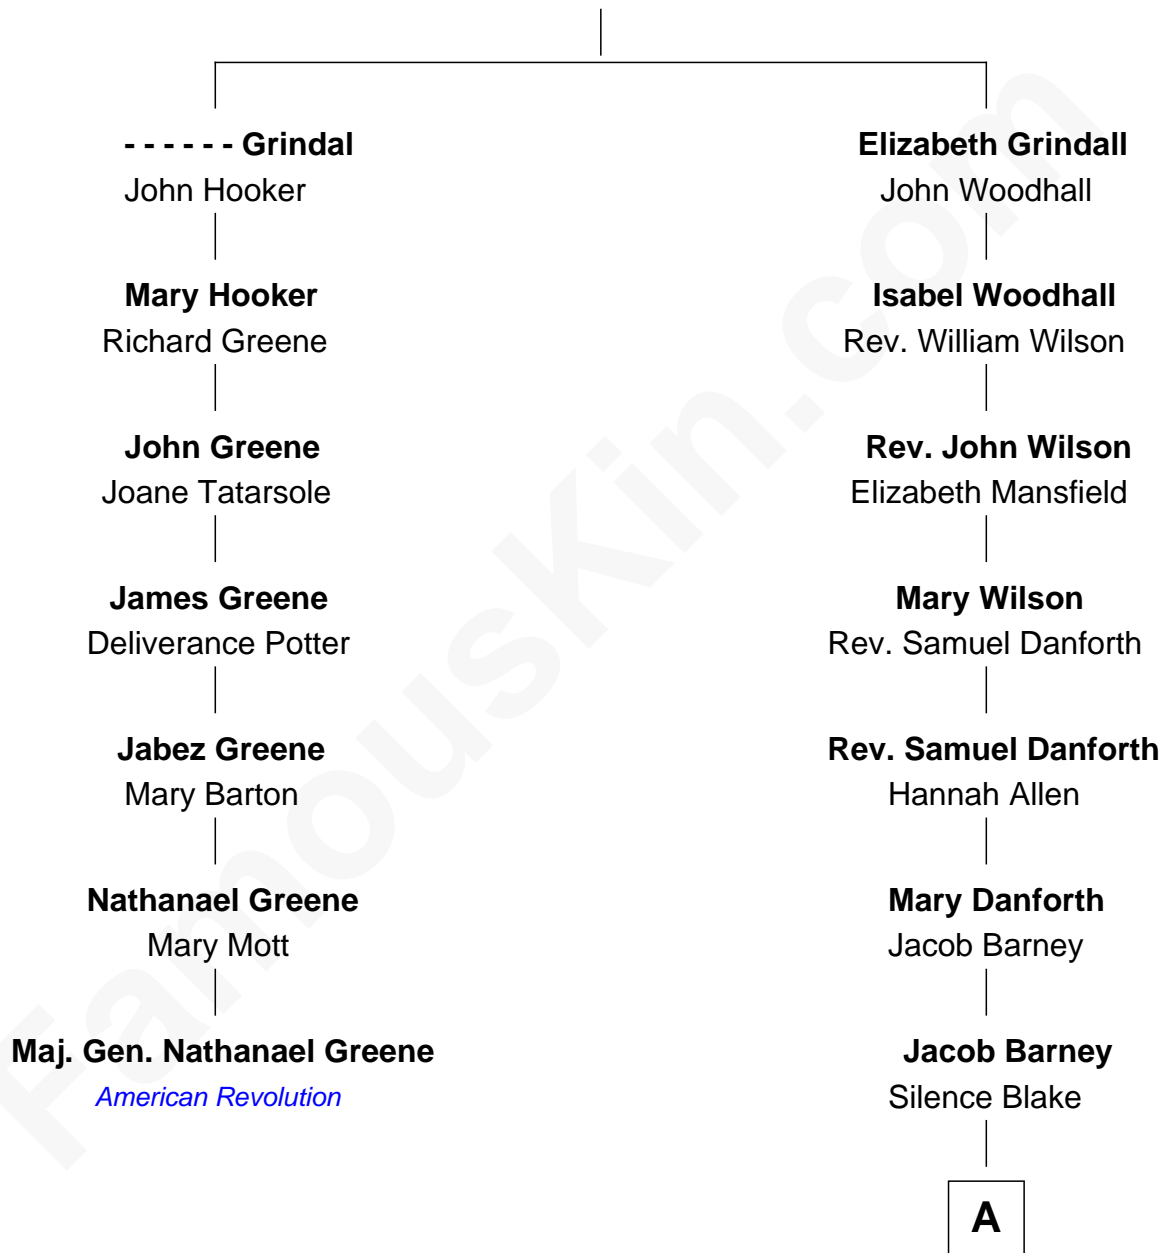

FamousKin.com
Relationship Chart of
Maj. Gen. Nathanael Greene
American Revolution

6th cousin 6 times removed of
Sandra Day O'Connor
First Female U.S. Supreme Court Justice

William Grindall

A

Silence Barney

Samuel Cobb

Lettice Carlyle Cobb

Luke Day

Hollis Day

Eliza L. Flanders

Henry Clay Day

Alice Edith Hilton

Henry R. Day

Ada Mae Wilkey

Sandra Day O'Connor

U.S. Supreme Court Justice