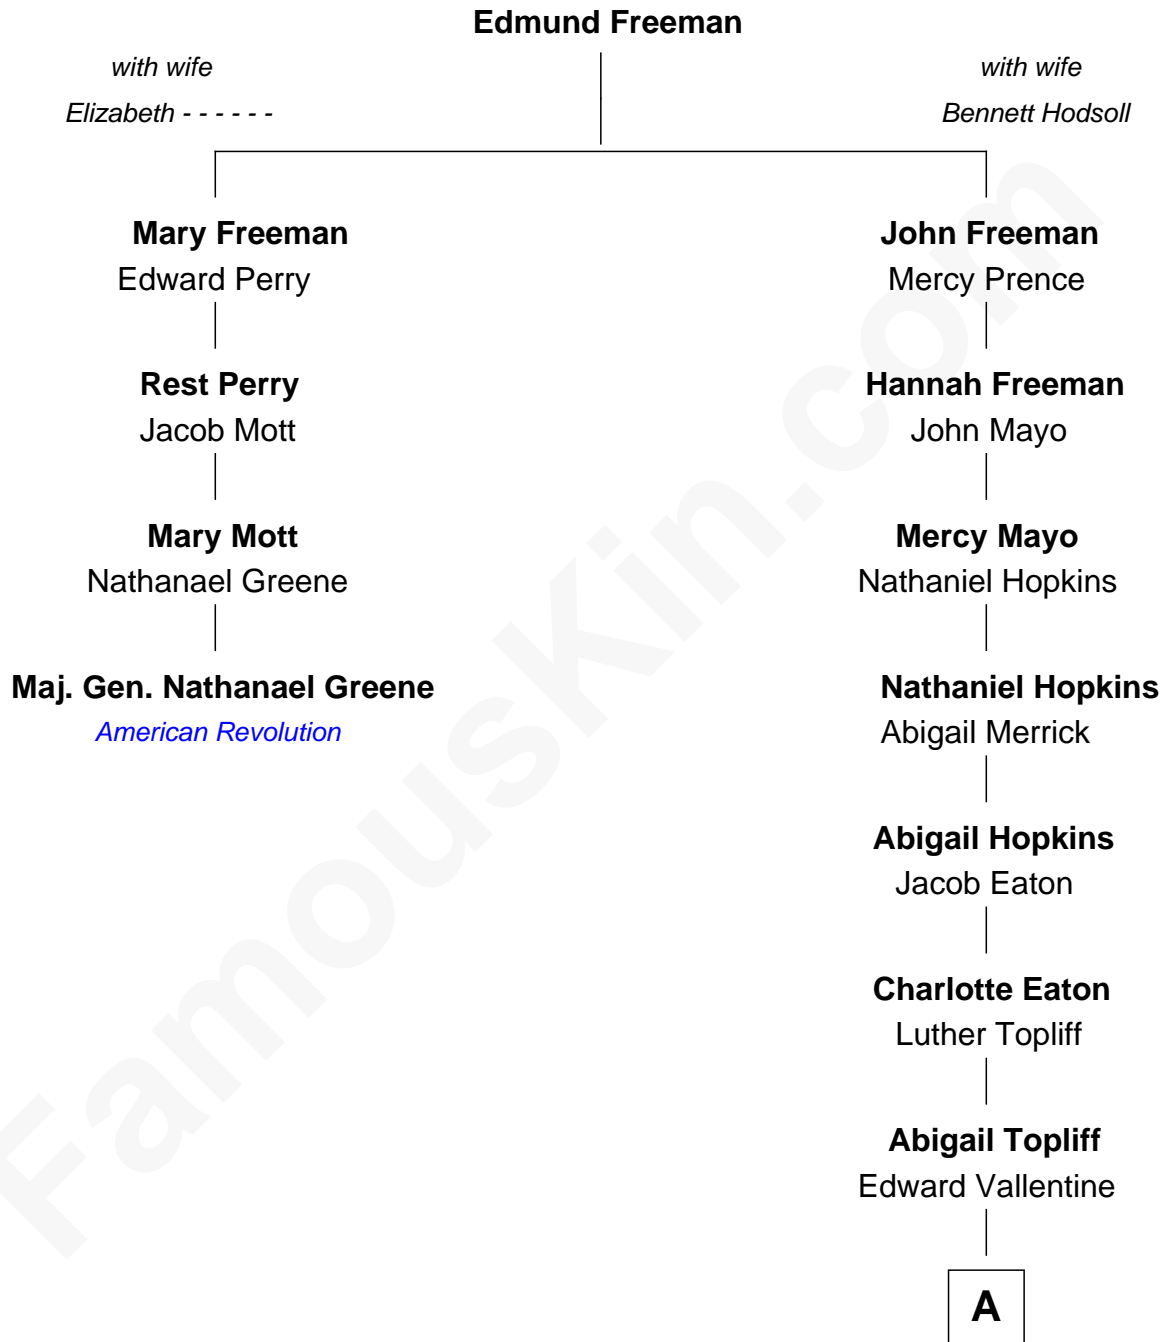

FamousKin.com
Relationship Chart of
Maj. Gen. Nathanael Greene
American Revolution

3rd cousin 8 times removed of
Priscilla Presley
Actress and Businesswoman

A

—
Luther Topliff Valentine

Cynthia Elizabeth Tucker

—
Effie Lillian Valentine

Samuel David Davis

—
Lorraine Grace Davis

Albert Henry Iversen

—
Anna Lillian Iversen

James Frederick Wagner

—
Priscilla Presley

Actress and Businesswoman