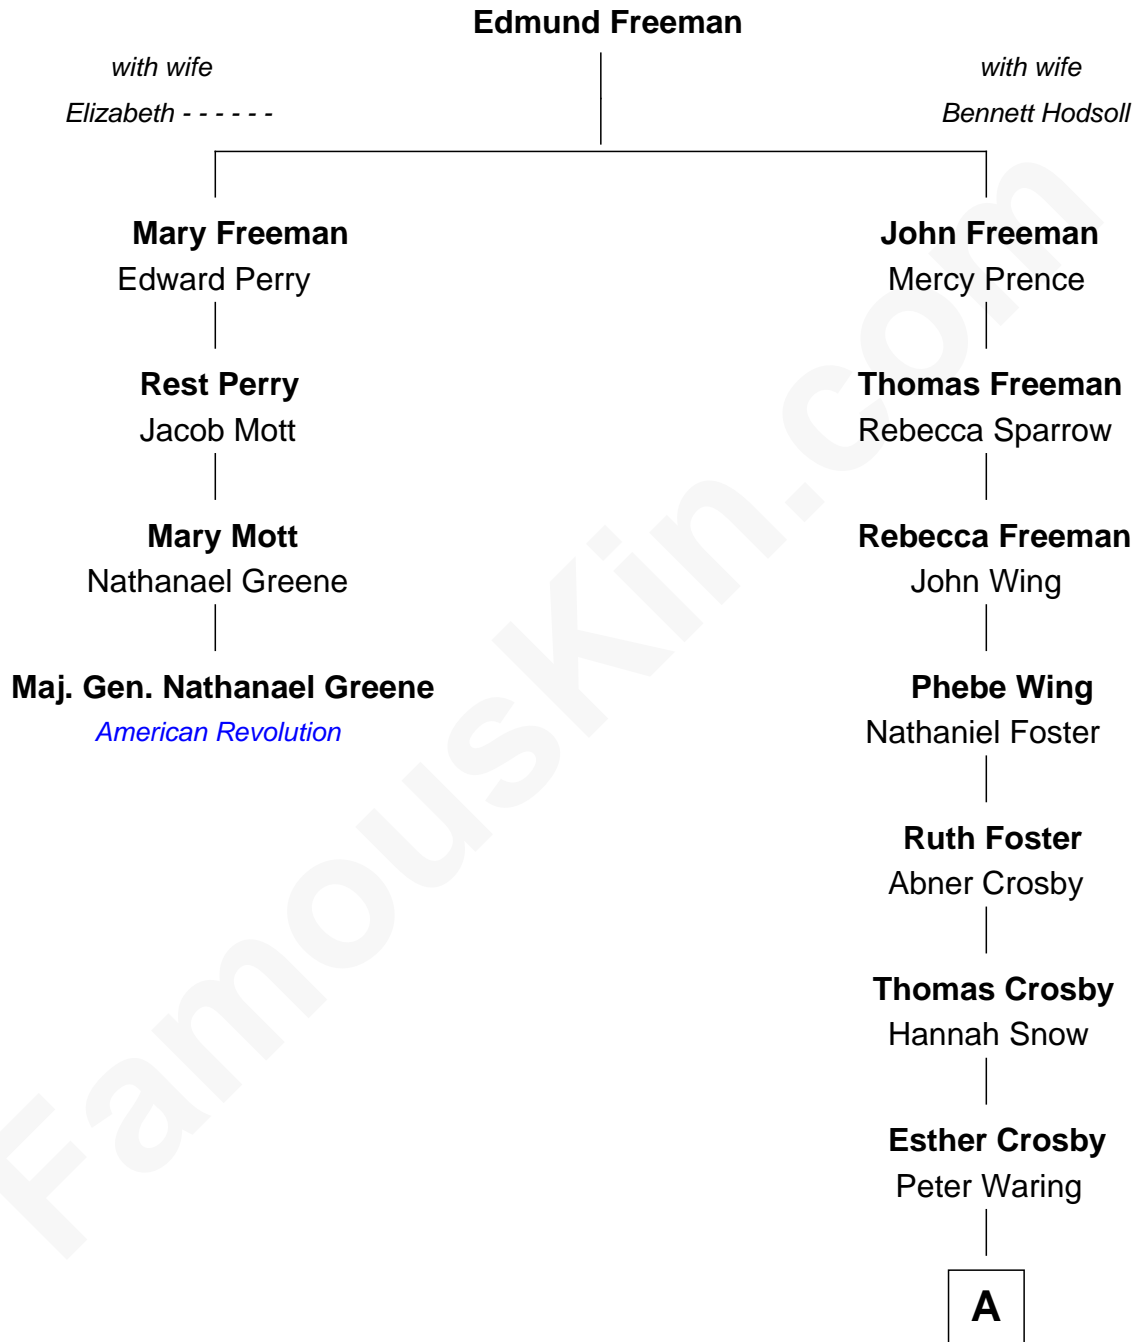

FamousKin.com
Relationship Chart of
Maj. Gen. Nathanael Greene
American Revolution

3rd cousin 7 times removed of
Norman Rockwell
American Artist

A

Jarvis Augustus Waring

Nancy Odell Boyce

Phebe Boyce Waring

John William Rockwell

Jarvis Waring Rockwell

Anne Mary Hill

Norman Rockwell

American Artist