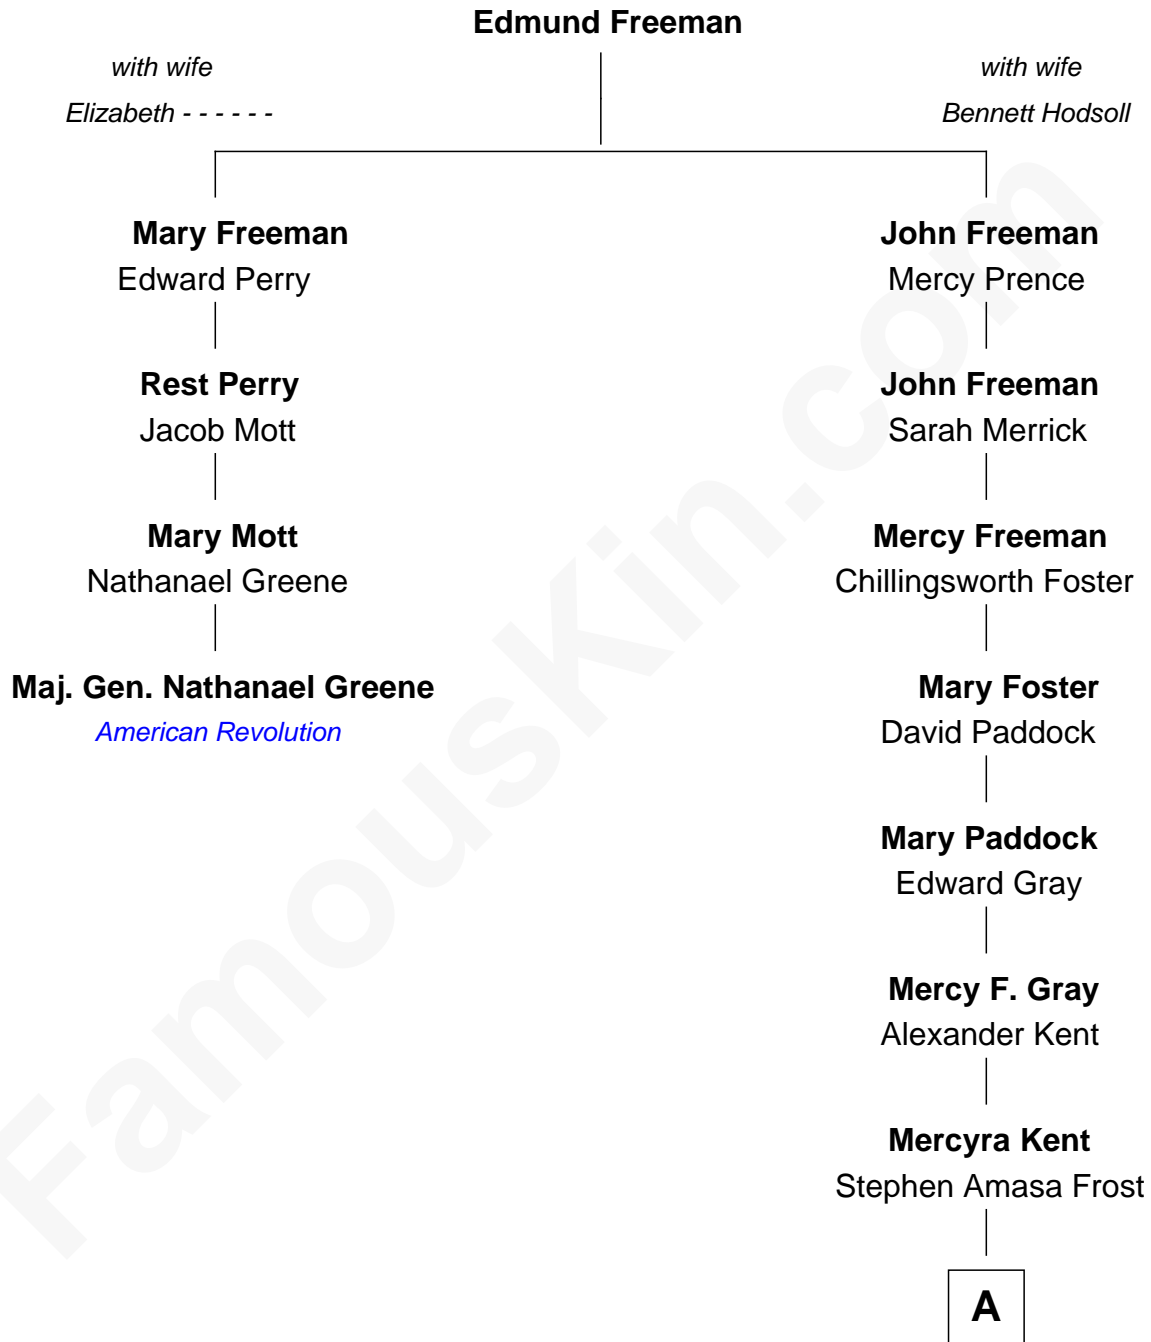

FamousKin.com

Relationship Chart of

Maj. Gen. Nathanael Greene

American Revolution

3rd cousin 9 times removed of

Kate Upton

Sports Illustrated Swimsuit Cover Model

A

—
Mercy Ann Frost

Henry Butler Goodrich

—
Emma Frost Goodrich

George McNaughton Vial

—
Charles Henry Vial

Margaret Hastings Tyler

—
Elizabeth Brooks Vial

Stephen Edward Upton