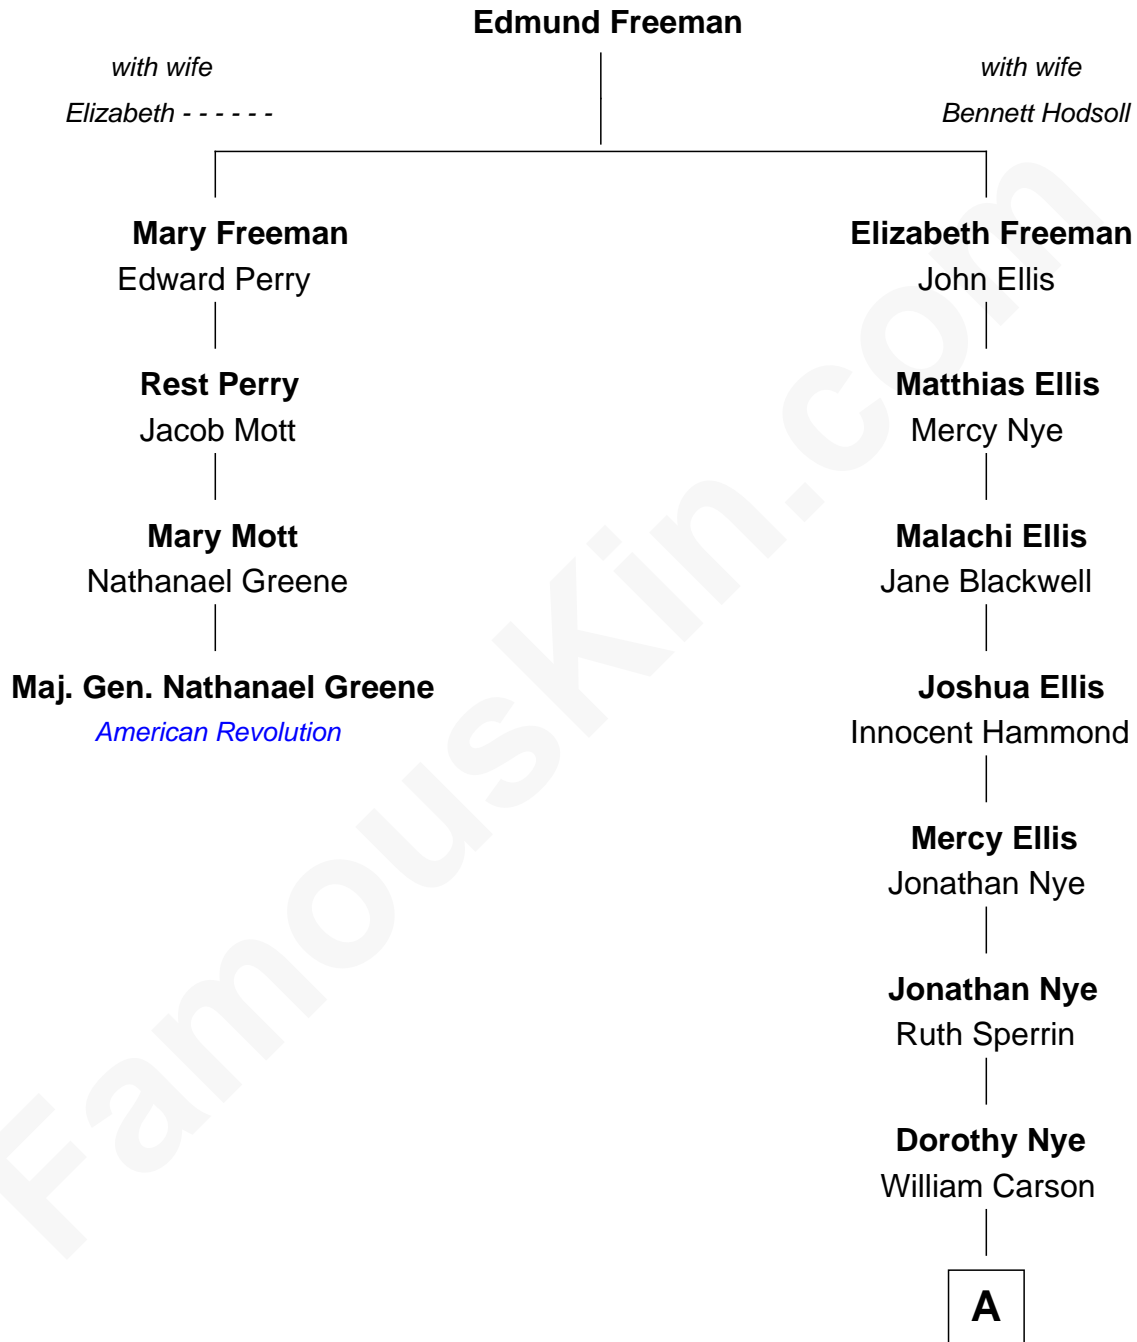

FamousKin.com
Relationship Chart of
Maj. Gen. Nathanael Greene
American Revolution

3rd cousin 7 times removed of

Johnny Carson
 TV Host - "The Tonight Show"

A

Marshall Carson

Emeline Kellogg

Christopher N. Carson

Ella Bernice Hardy

Homer Lloyd Carson

Ruth E. Hook

Johnny Carson

TV Host - "The Tonight Show"