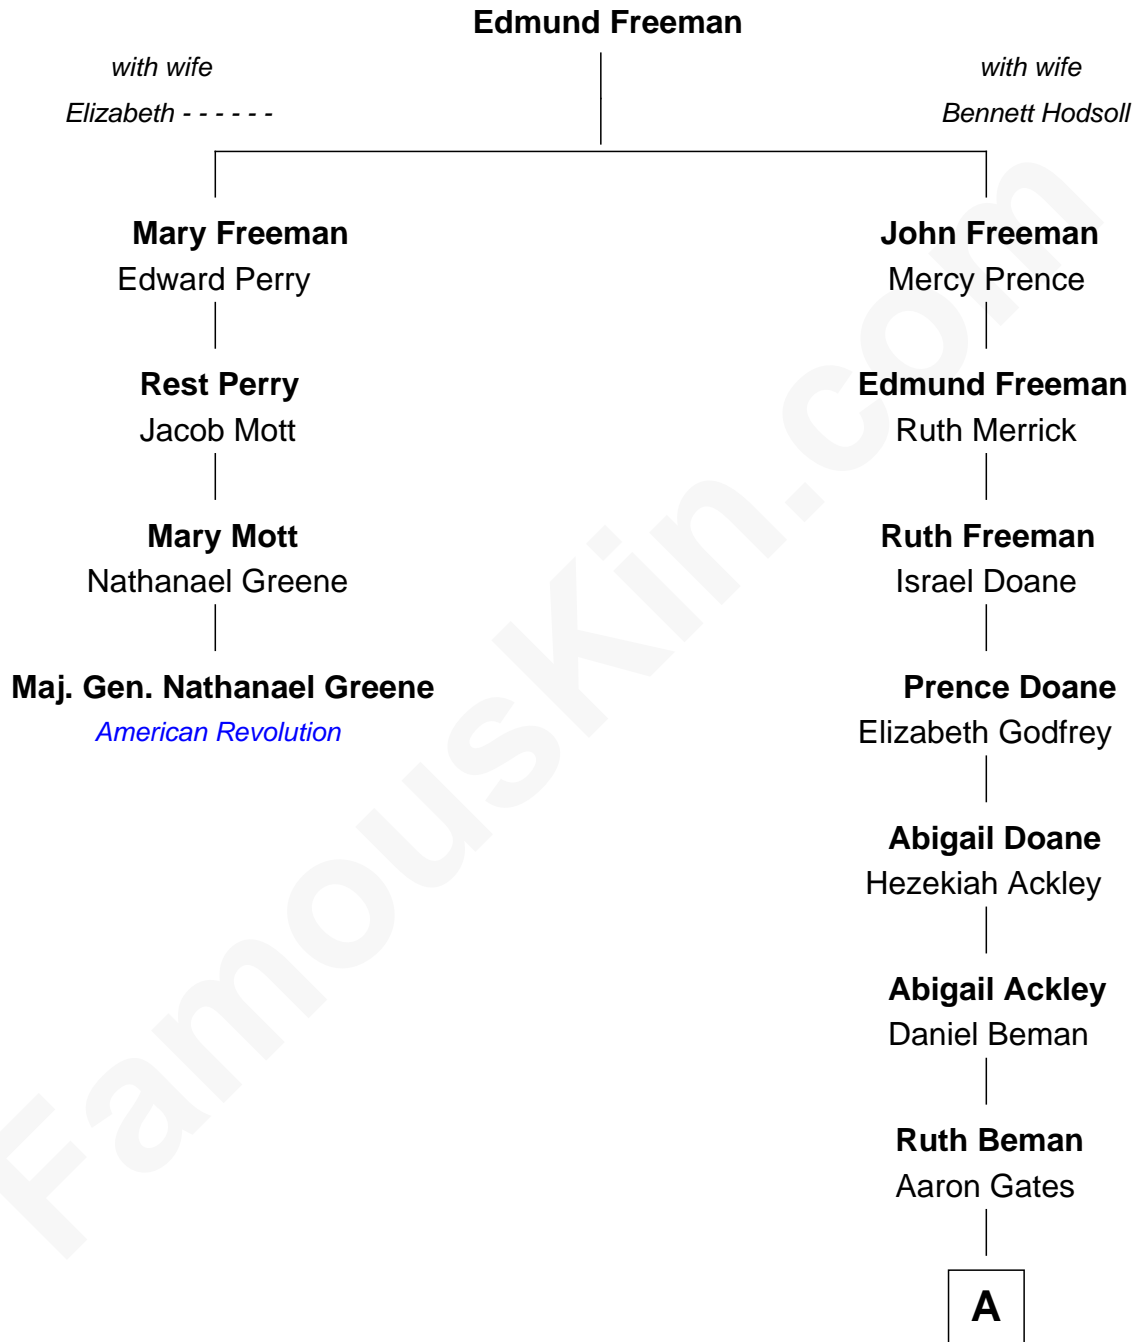

FamousKin.com
Relationship Chart of
Maj. Gen. Nathanael Greene
American Revolution

3rd cousin 6 times removed of

Charles Dawes
30th U.S. Vice-President

A

Beman Gates

Betsey Sibyl Shipman

Mary Beman Gates

Brig. Gen. Rufus R. Dawes

Charles Dawes

30th U.S. Vice-President

FamousKin.com