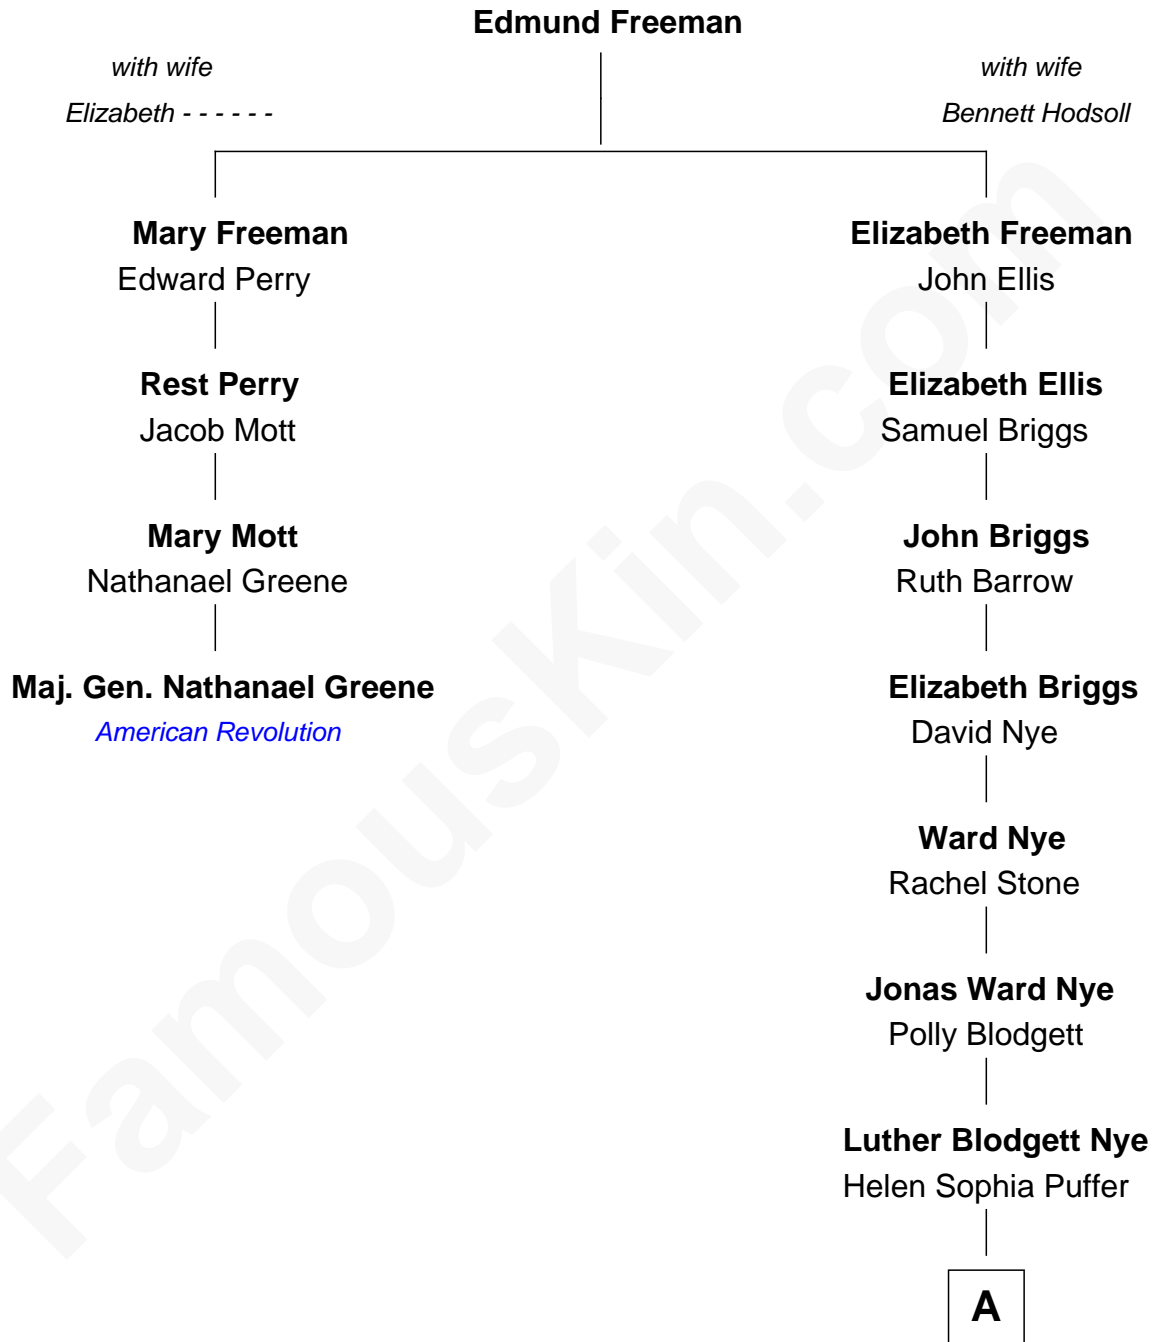

FamousKin.com
Relationship Chart of
Maj. Gen. Nathanael Greene
American Revolution

3rd cousin 6 times removed of

Bill Nye

TV's The Science Guy

A

Luther Bertram Nye

Minnie Wheatley Farr

Edwin Darby Nye

Dr. Jacqueline Blanche Jenkins

Bill Nye

TV's The Science Guy

FamousKin.com