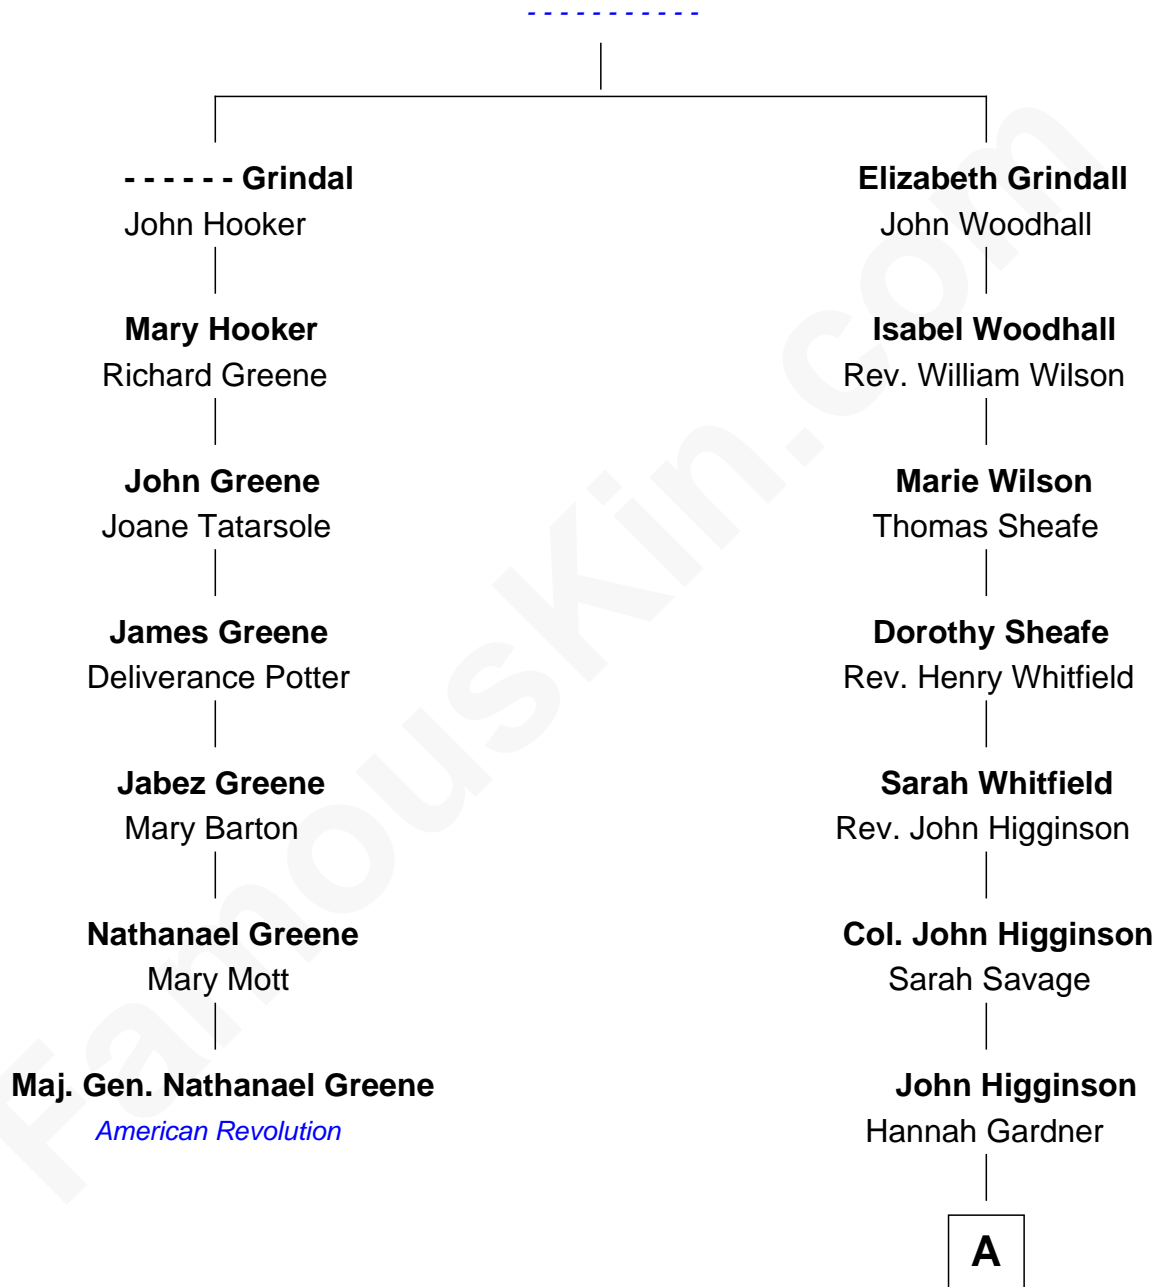

FamousKin.com
Relationship Chart of
Maj. Gen. Nathanael Greene
American Revolution

6th cousin 9 times removed of
John Kerry
68th U.S. Secretary of State

William Grindall

A

John Higginson

Ruth Boardman

Elizabeth Higginson

Joseph Cabot

Francis Cabot

Nancy Clarke

Mary Ann Cabot

Francis Blanchard

Elizabeth Cabot Blanchard

Robert Charles Winthrop

Robert Charles Winthrop

Elizabeth Mason

Margaret Tyndal Winthrop

James Grant Forbes

Rosemary Isabel Forbes

Richard John Kerry

John Kerry

68th U.S. Secretary of State