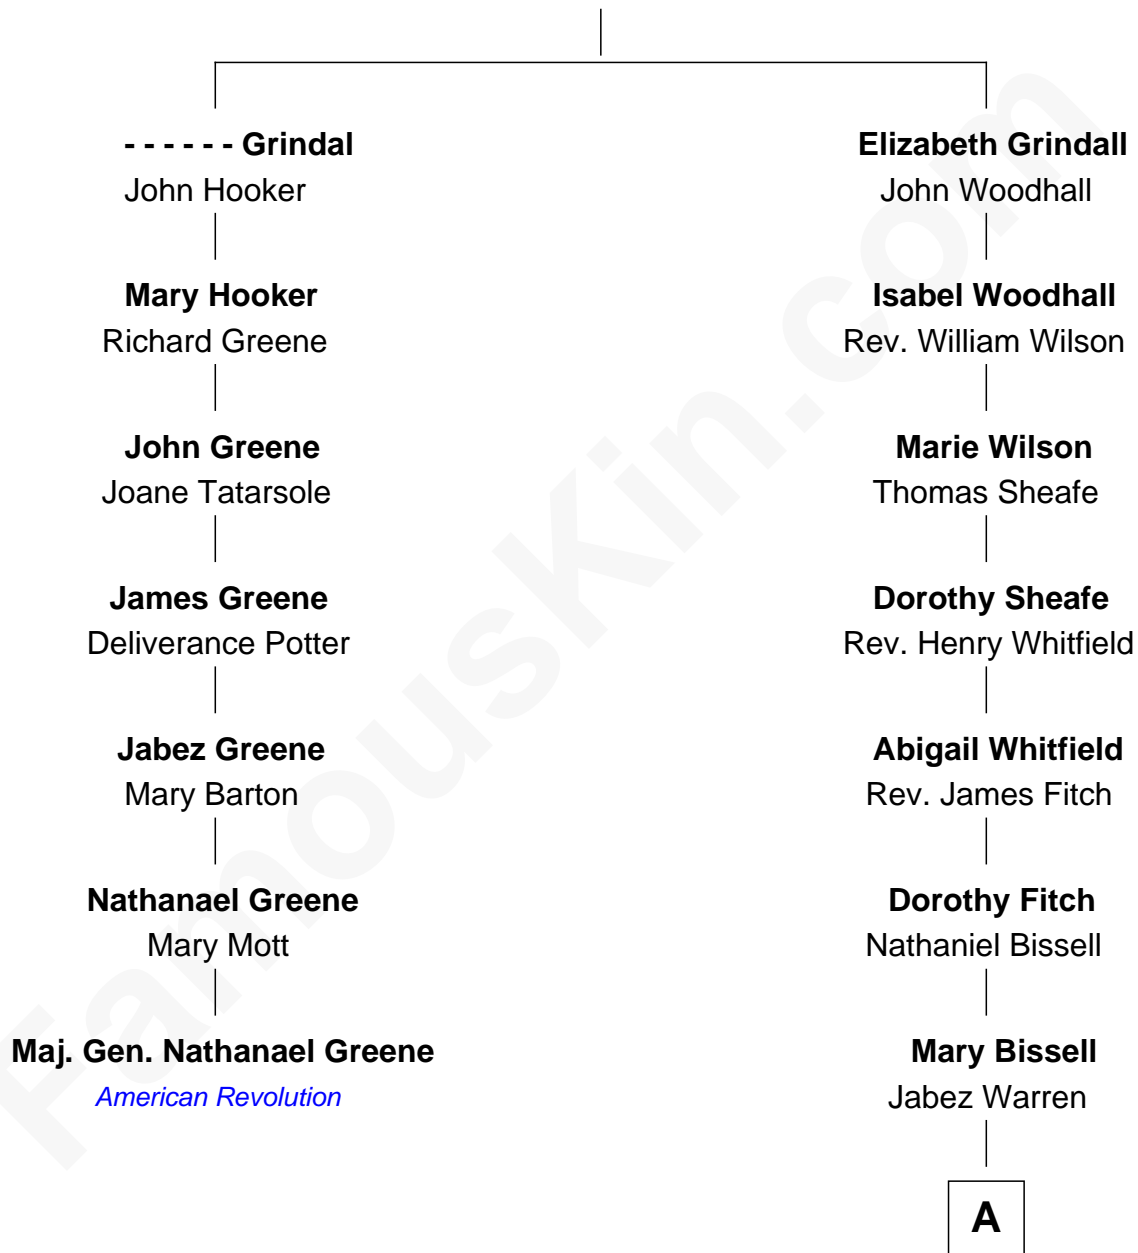

**FamousKin.com**  
**Relationship Chart of**  
**Maj. Gen. Nathanael Greene**  
*American Revolution*

6th cousin 9 times removed of  
**Carl Wilson**  
*Co-Founder of The Beach Boys*

**William Grindall**

**A**

**Jabez Warren**  
Susannah Walker

**Nathan Warren**  
Persis Sumner

**Ithamer Hibbard Warren**  
Lydia Peck

**Marilla Warren**  
Henry Wilson

**George Washington Wilson**  
Mary Bailey

**William Henry Wilson**  
Alta Lenora Chitwood

**William Coral Wilson**  
Edith Sophia Sthole

**Murray Gage Wilson**  
Audree Neva Korthof

**Carl Wilson**

*Co-Founder of The Beach Boys*