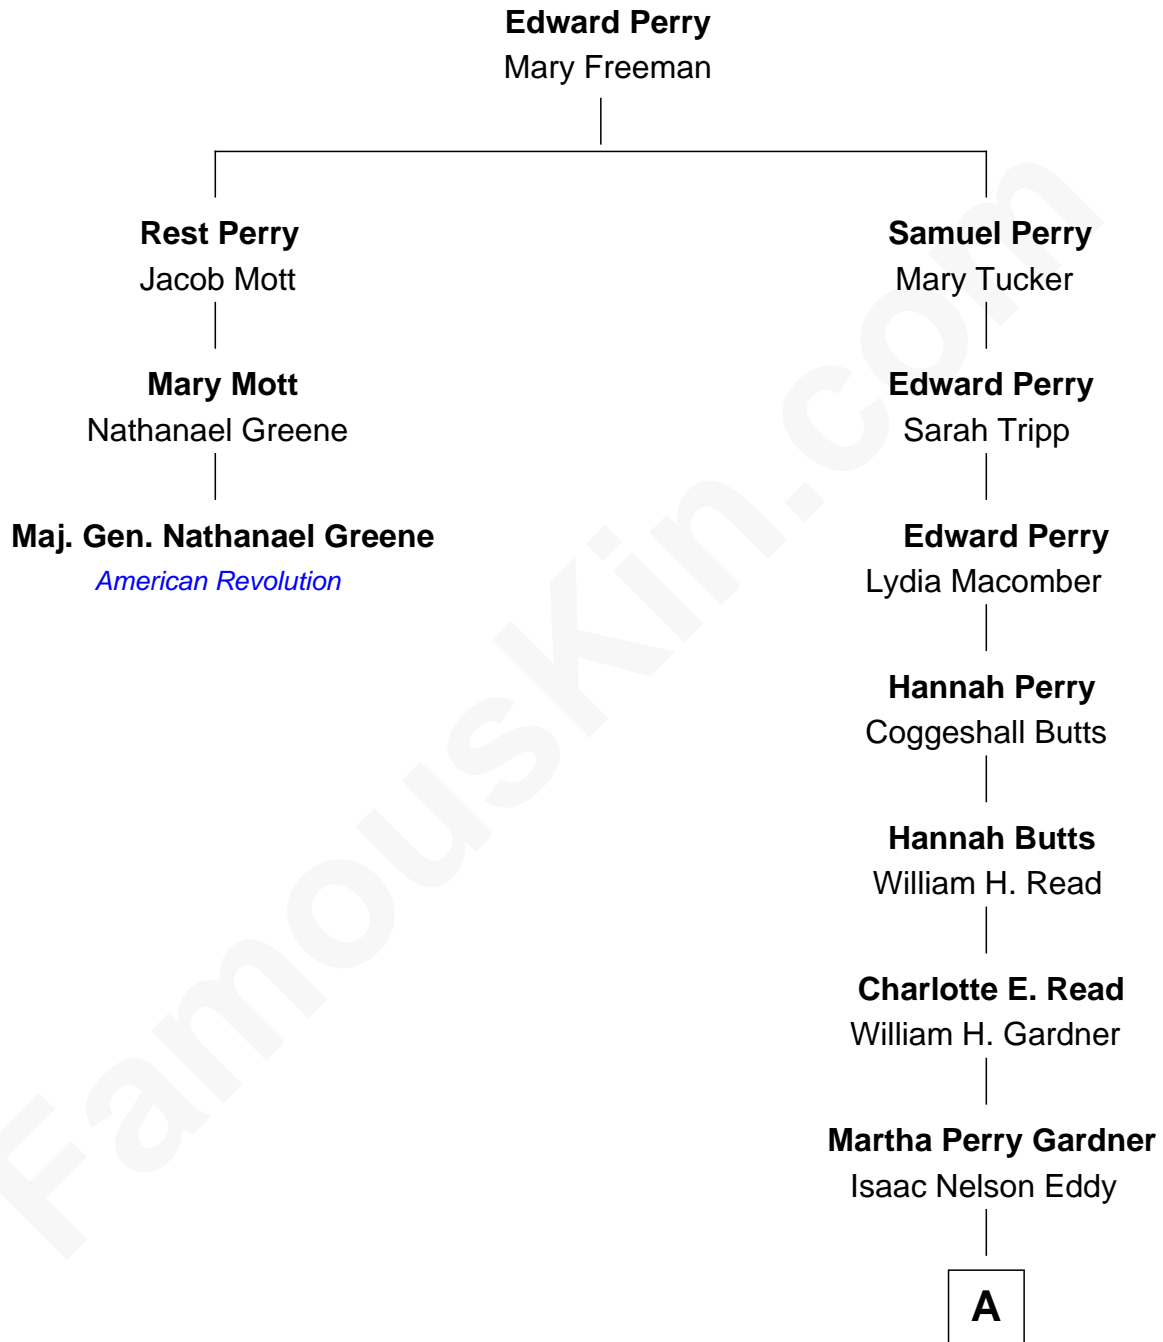

FamousKin.com
Relationship Chart of
Maj. Gen. Nathanael Greene
American Revolution

2nd cousin 6 times removed of
Nelson Eddy
Movie Actor and Singer

A

|
William Darius Eddy

Isabel Kendrick

|
Nelson Eddy

Movie Actor and Singer

FamousKin.com