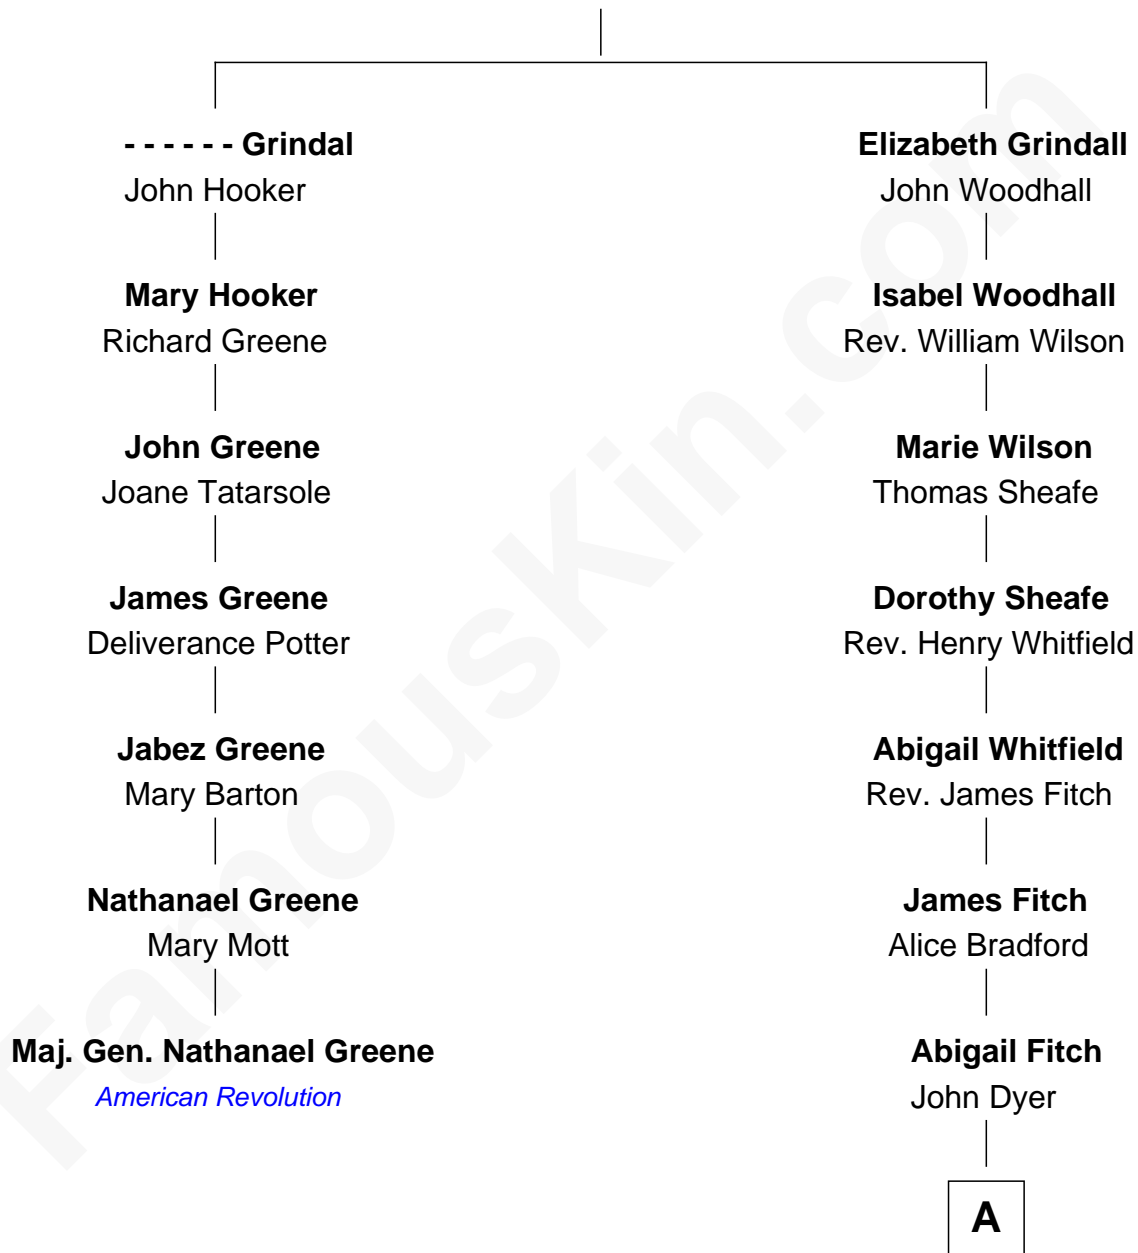

**FamousKin.com**  
**Relationship Chart of**  
**Maj. Gen. Nathanael Greene**  
*American Revolution*

6th cousin 7 times removed of

**Thomas Pynchon**  
*American Novelist*

**William Grindall**

**A**

**John Dyer**

Anna Payson

**Anna Dyer**

Elisha Payne

**Lucretia Anne Payne**

Dr. William Henry Cogswell

**Annie Payne Cogswell**

William Lyon Pynchon

**William Henry Chichele Pynchon**