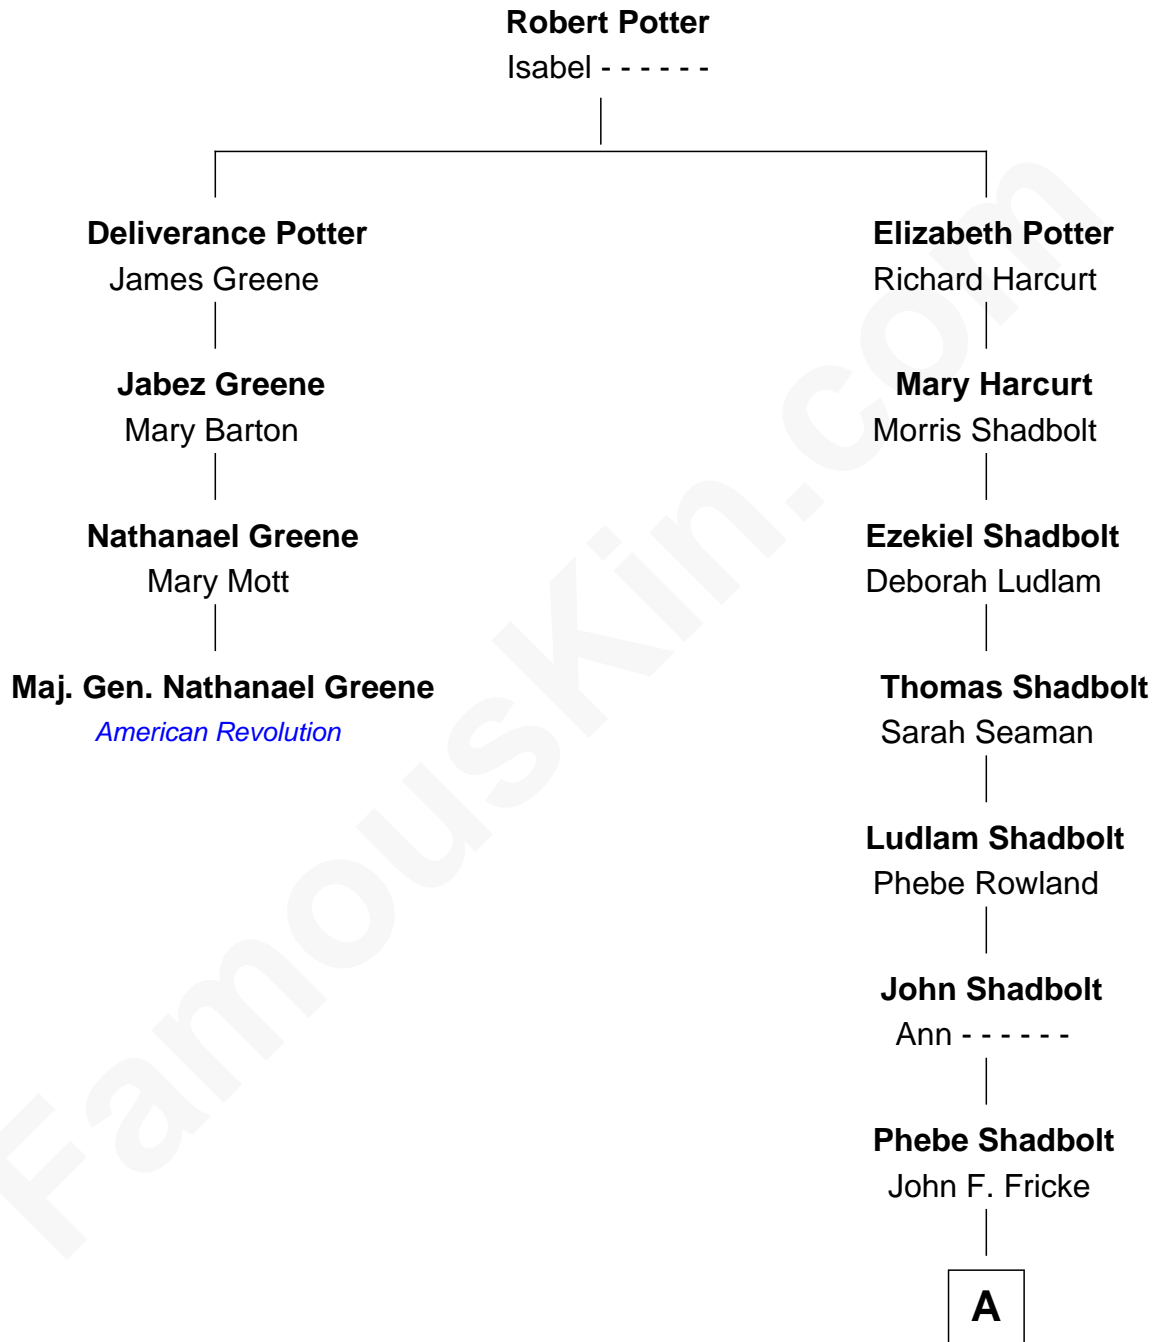

FamousKin.com
Relationship Chart of
Maj. Gen. Nathanael Greene
American Revolution

3rd cousin 7 times removed of

Tom Selleck
TV and Movie Actor

A

—
Mary Clementine Fricke

Samuel H. Selleck

—
George Samuel Selleck

Nellie Louisa Fife

—
Robert Dean Selleck

Martha Jagger

—
Tom Selleck

TV and Movie Actor