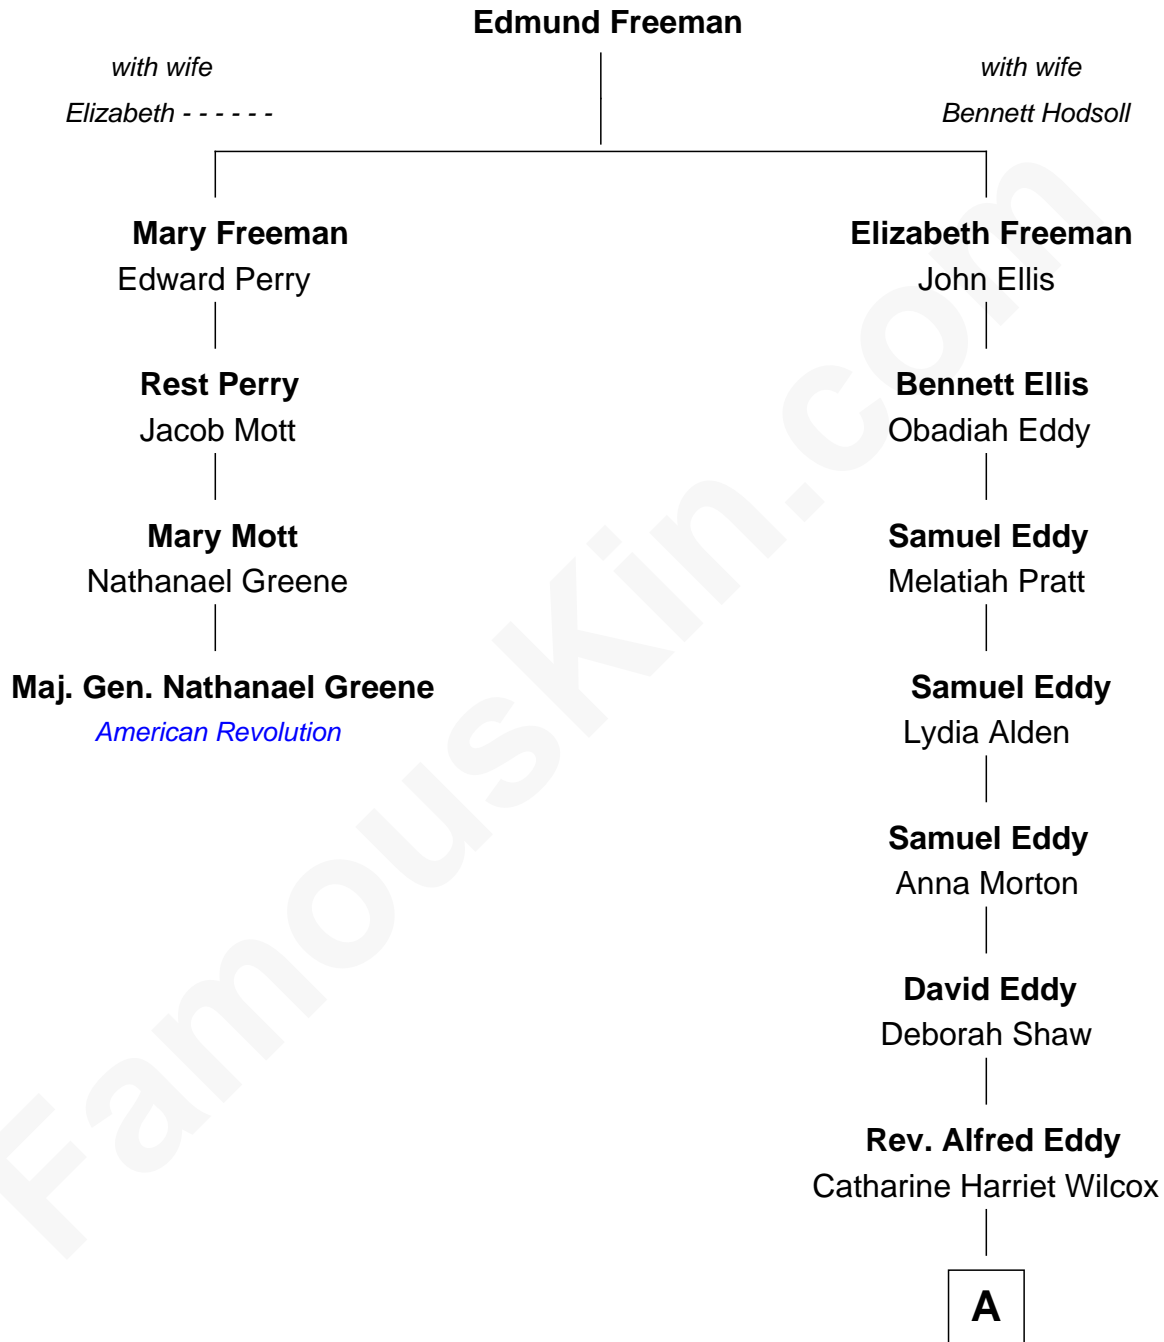

FamousKin.com
Relationship Chart of
Maj. Gen. Nathanael Greene
American Revolution

3rd cousin 8 times removed of

Jodie Foster
Movie Actress

A

Katherine Louise Eddy

Lucius George Fisher

Alice Eddy Fisher

Alexis Caldwell Foster

Lucius Fisher Foster

Constance Marie Robertson

Lucius Fisher Foster

Evelyn Della Almond

Jodie Foster

Movie Actress