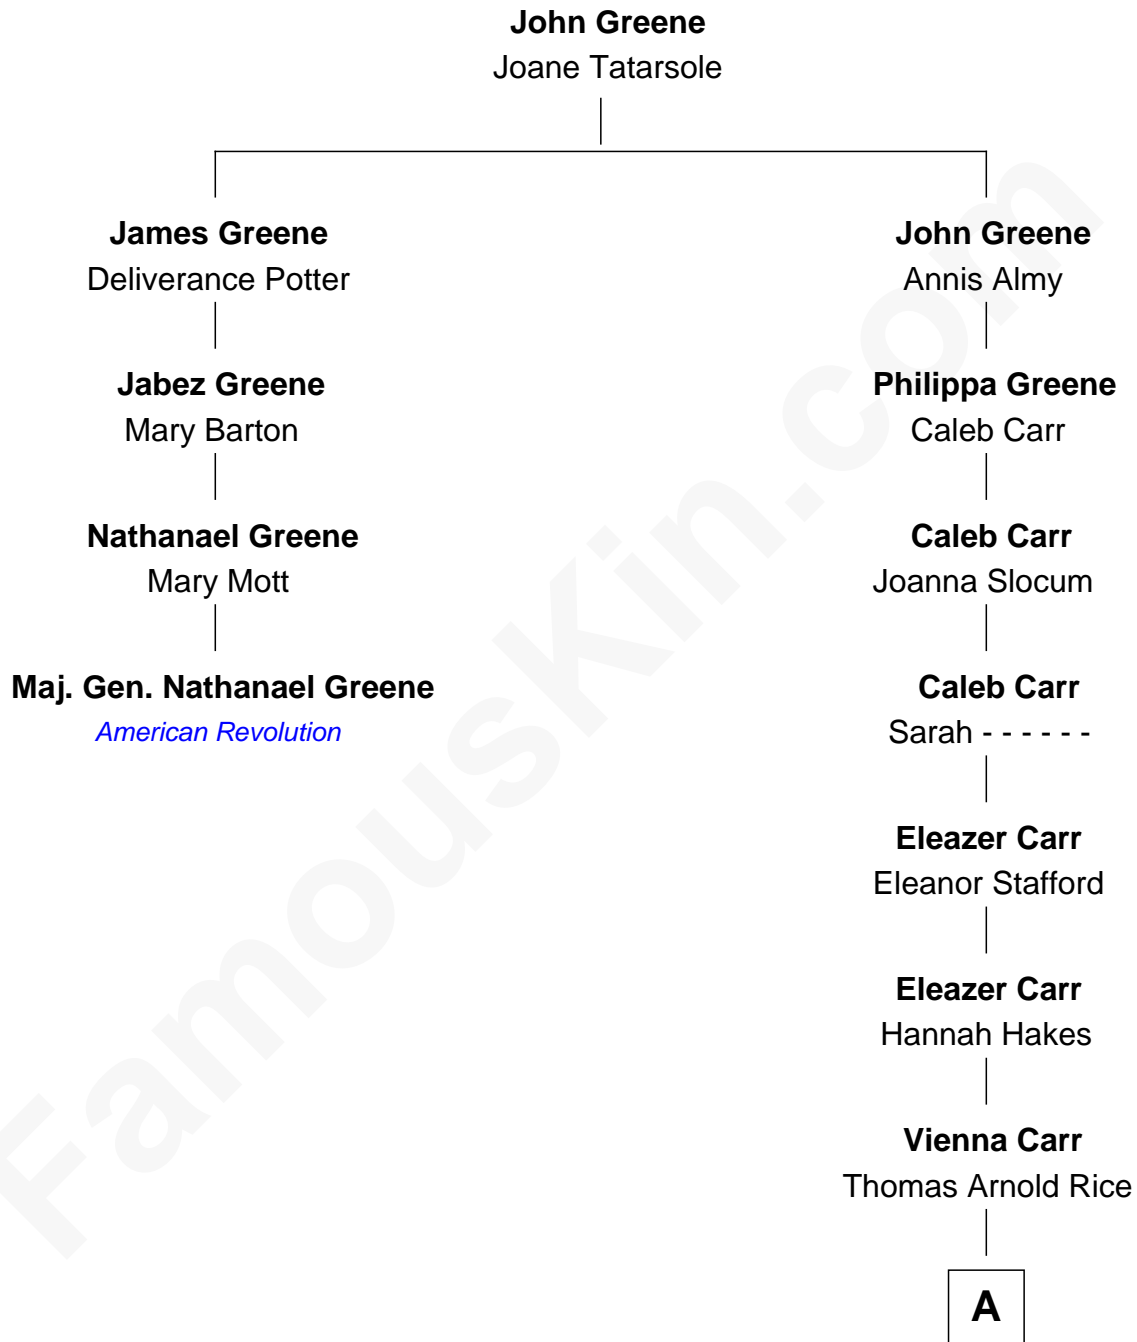

**FamousKin.com**  
**Relationship Chart of**  
**Maj. Gen. Nathanael Greene**  
*American Revolution*

3rd cousin 7 times removed of

**Charlie Munger**  
*Vice-Chairman of Berkshire Hathaway*

**A**

—  
**Caroline A. Rice**  
William H. Ingham

—  
**Helen Vienna Ingham**  
Charles W. Russell

—  
**Florence V. Russell**  
Alfred Case Munger

—  
**Charlie Munger**  
*Vice-Chairman of Berkshire Hathaway*