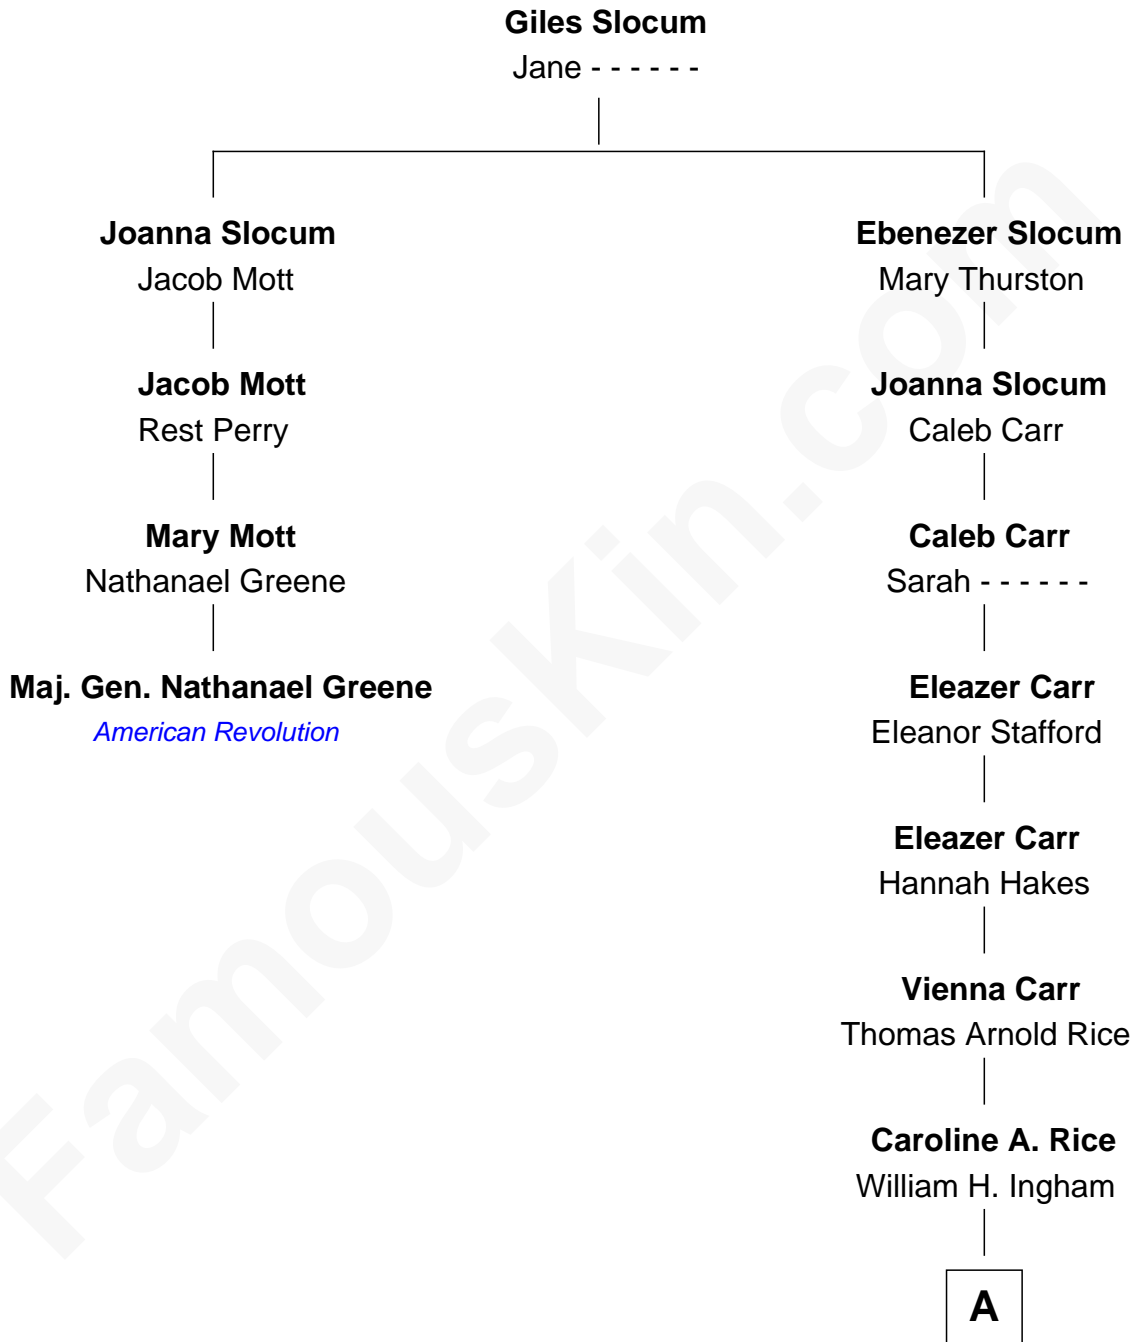

FamousKin.com  
 Relationship Chart of  
 Maj. Gen. Nathanael Greene  
*American Revolution*

3rd cousin 6 times removed of

Charlie Munger

Vice-Chairman of Berkshire Hathaway

A

**Helen Vienna Ingham**

Charles W. Russell

**Florence V. Russell**

Alfred Case Munger

**Charlie Munger**

*Vice-Chairman of Berkshire Hathaway*