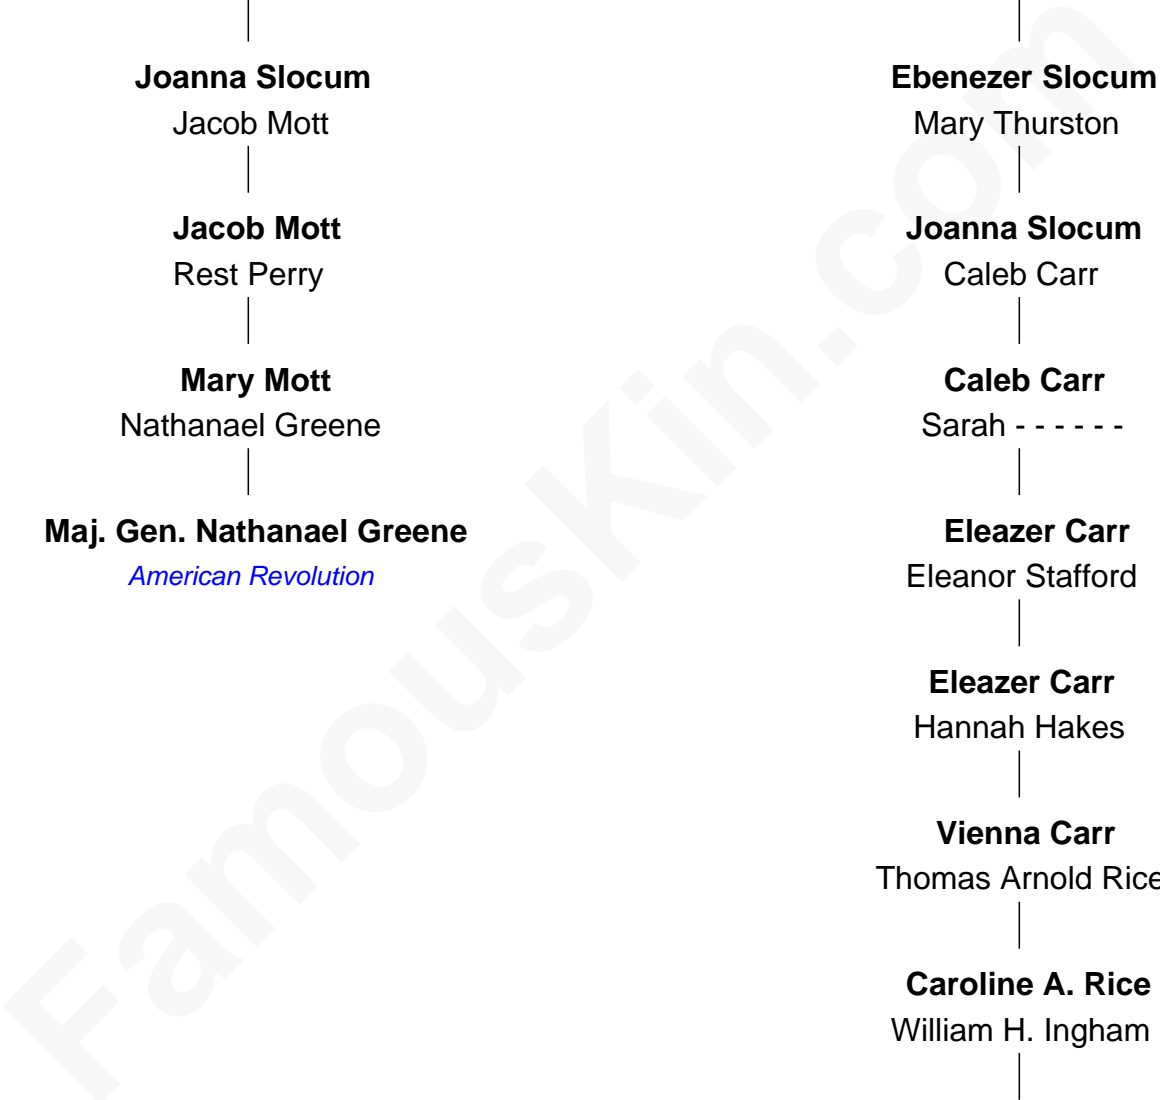

FamousKin.com  
 Relationship Chart of  
 Maj. Gen. Nathanael Greene  
*American Revolution*

3rd cousin 6 times removed of

Charlie Munger

Vice-Chairman of Berkshire Hathaway

A

**Helen Vienna Ingham**

Charles W. Russell

**Florence V. Russell**

Alfred Case Munger

**Charlie Munger**

*Vice-Chairman of Berkshire Hathaway*