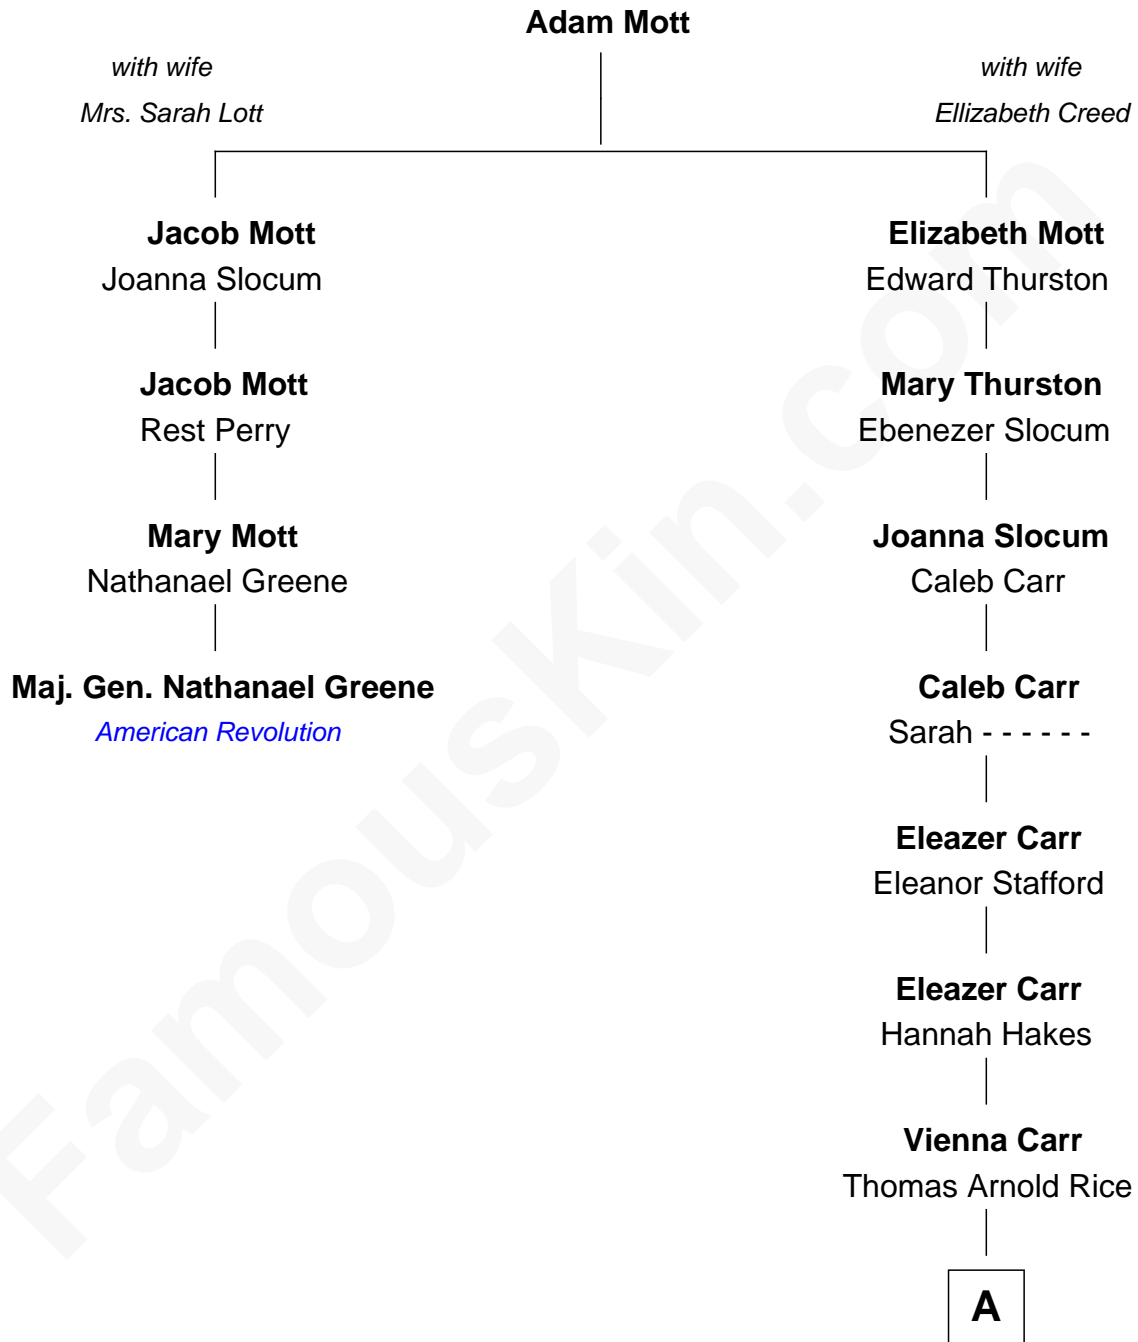

## Relationship Chart of

### Maj. Gen. Nathanael Greene

*American Revolution*

3rd cousin 7 times removed of

**Charlie Munger**  
*Vice-Chairman of Berkshire Hathaway*

**A**

—  
**Caroline A. Rice**  
William H. Ingham

—  
**Helen Vienna Ingham**  
Charles W. Russell