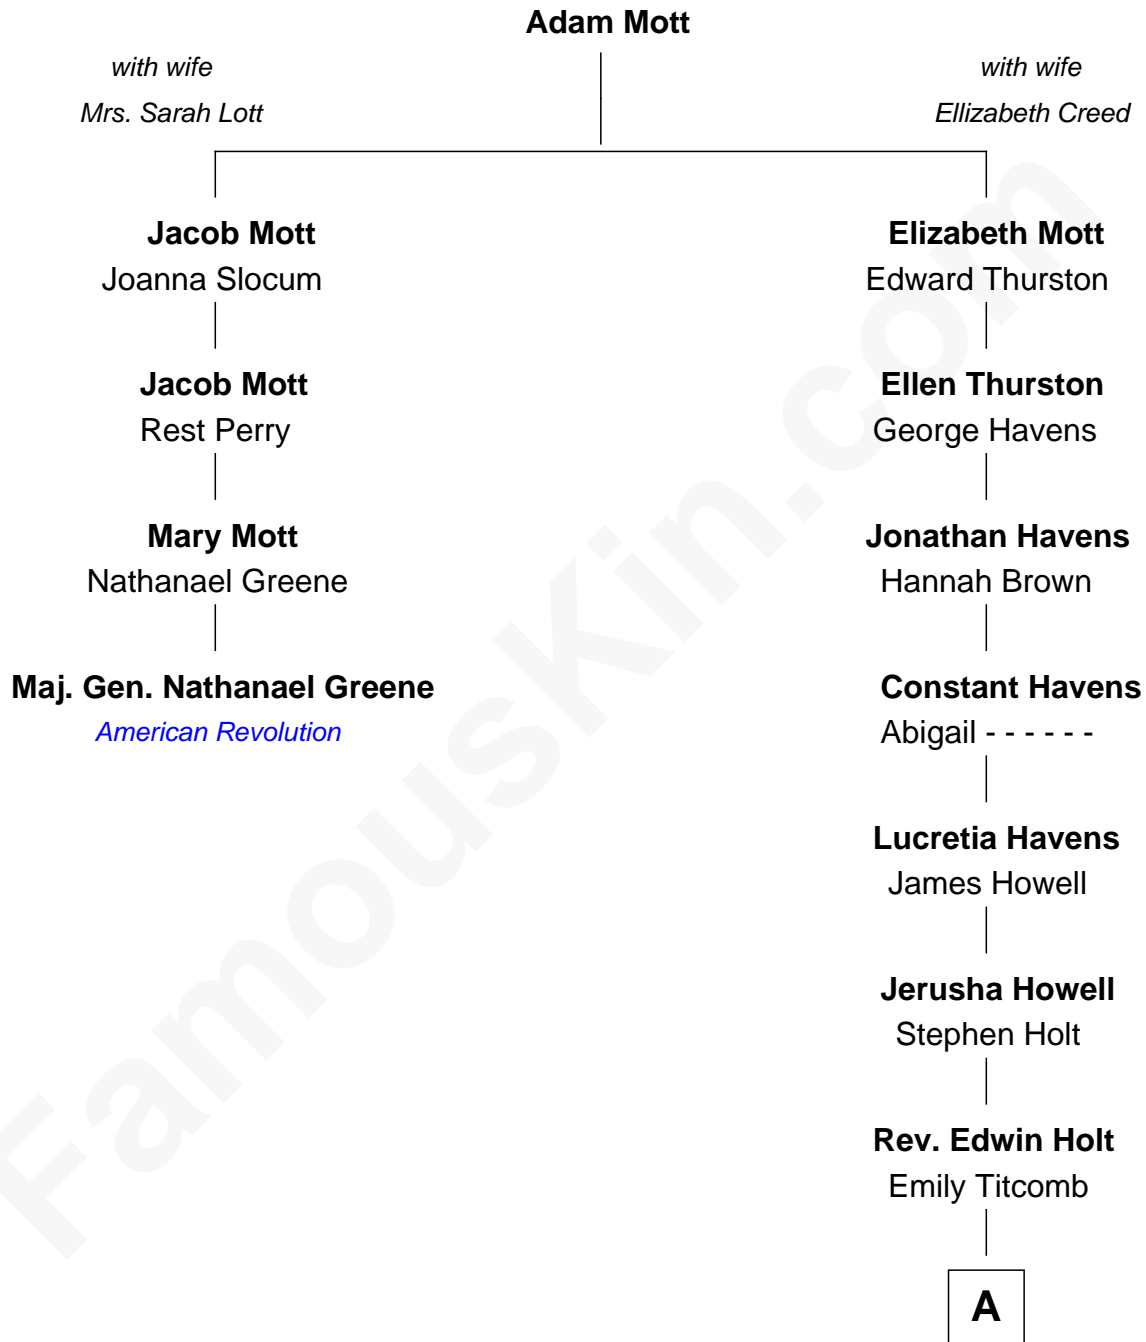

FamousKin.com
Relationship Chart of
Maj. Gen. Nathanael Greene
American Revolution

3rd cousin 8 times removed of

Linda Hamilton
TV and Movie Actress

A

—
Stephen P. Holt
Aurelia Morgan Grimes

—
Taylor Holt
Frances Kyle

—
Dr. Richard Huckstep Holt
Mildred Alberta Derby

—
Barbara Kyle Holt
Dr. Carroll Stanford Hamilton

—
Linda Hamilton
TV and Movie Actress