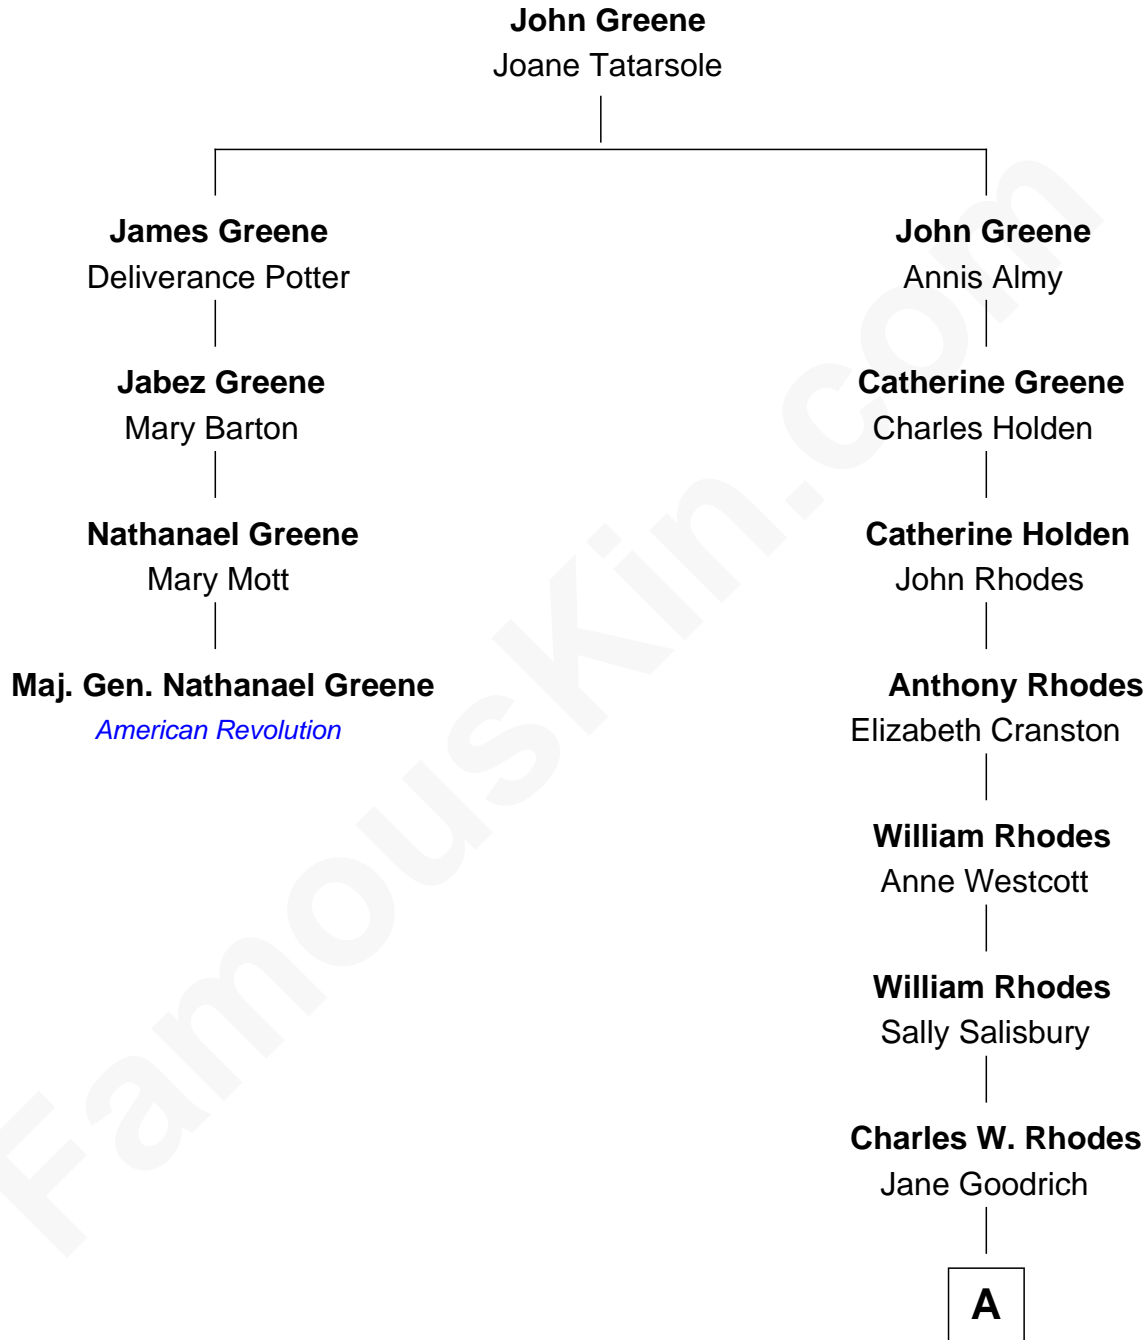

FamousKin.com
Relationship Chart of
Maj. Gen. Nathanael Greene
American Revolution

3rd cousin 8 times removed of

Sarah Palin
9th Governor of Alaska

A

Alma Miranda Rhodes

James W. Heath

Charles R. Heath

Alice Adeline Oriel

Charles Francis Heath

Nellie Marie Brandt

Charles Richard Heath

Sarah Sheeran

Sarah Palin

9th Governor of Alaska