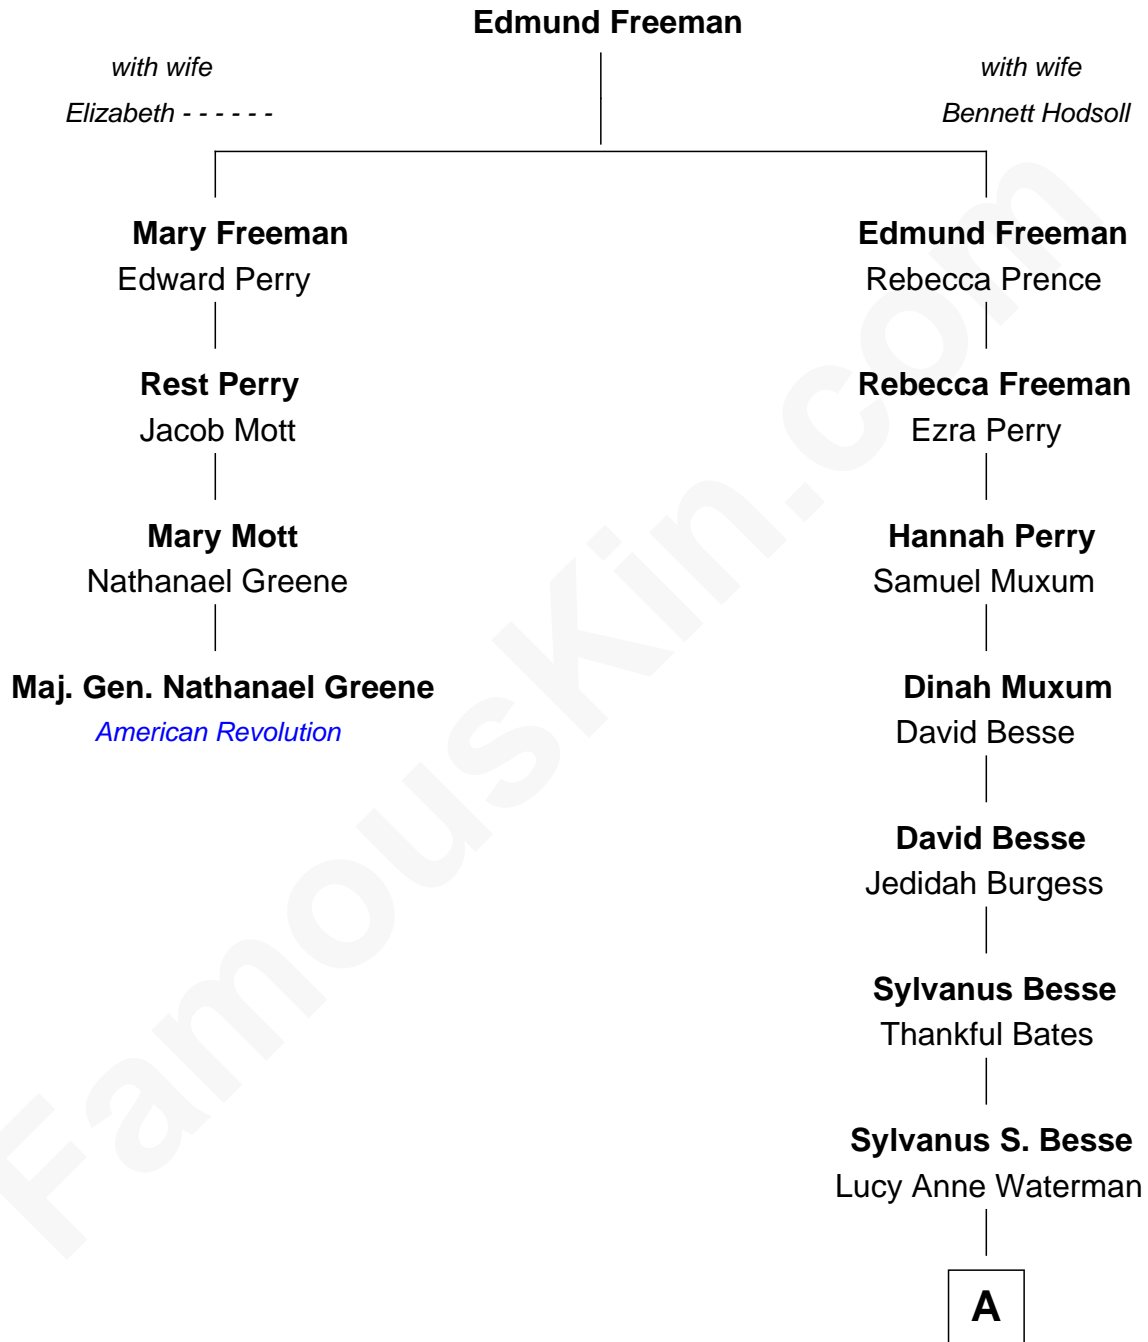

FamousKin.com
Relationship Chart of
Maj. Gen. Nathanael Greene
American Revolution

3rd cousin 8 times removed of

Jordana Brewster
TV and Movie Actress

A

Lyman Waterman Besse

Henrietta Louisa Seger

Florence Foster Besse

Kingman Brewster

Kingman Brewster

Mary Louise Phillips

Alden Brewster

Maria João Leão de Sousa

Jordana Brewster

TV and Movie Actress