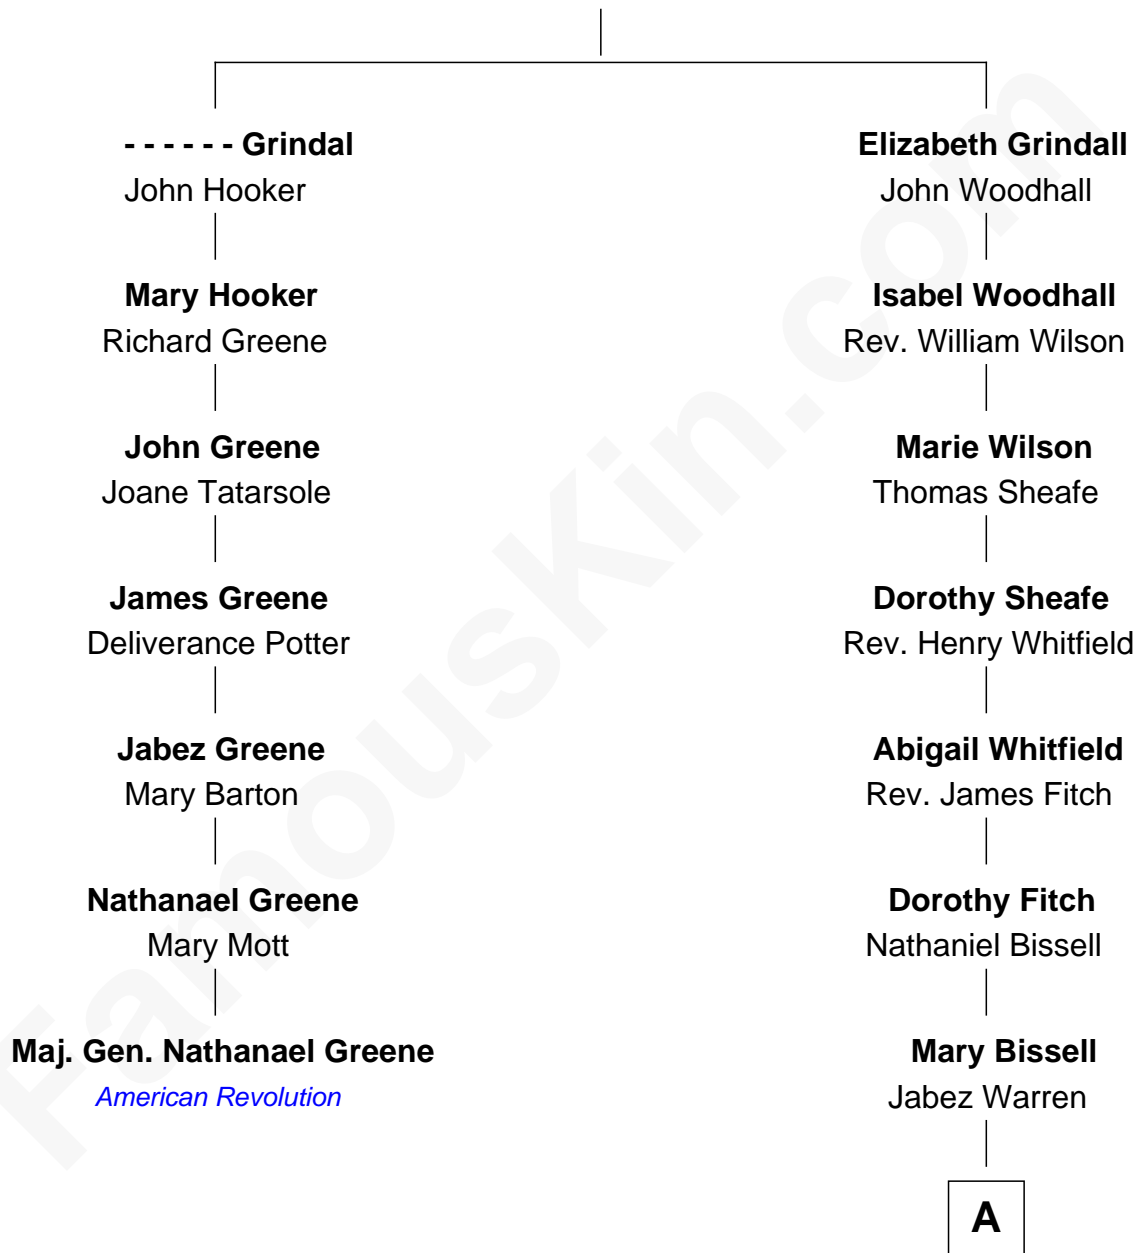

FamousKin.com
Relationship Chart of
Maj. Gen. Nathanael Greene
American Revolution

6th cousin 10 times removed of

Kevin Love
NBA All-Star Player

William Grindall

A

Jabez Warren
Susannah Walker

Nathan Warren
Persis Sumner

Ithamer Hibbard Warren
Lydia Peck

Marilla Warren
Henry Wilson

George Washington Wilson
Mary Bailey

William Henry Wilson
Alta Lenora Chitwood

William Coral Wilson
Edith Sophia Sthole

Emily Glee Wilson
Edward Milton Love