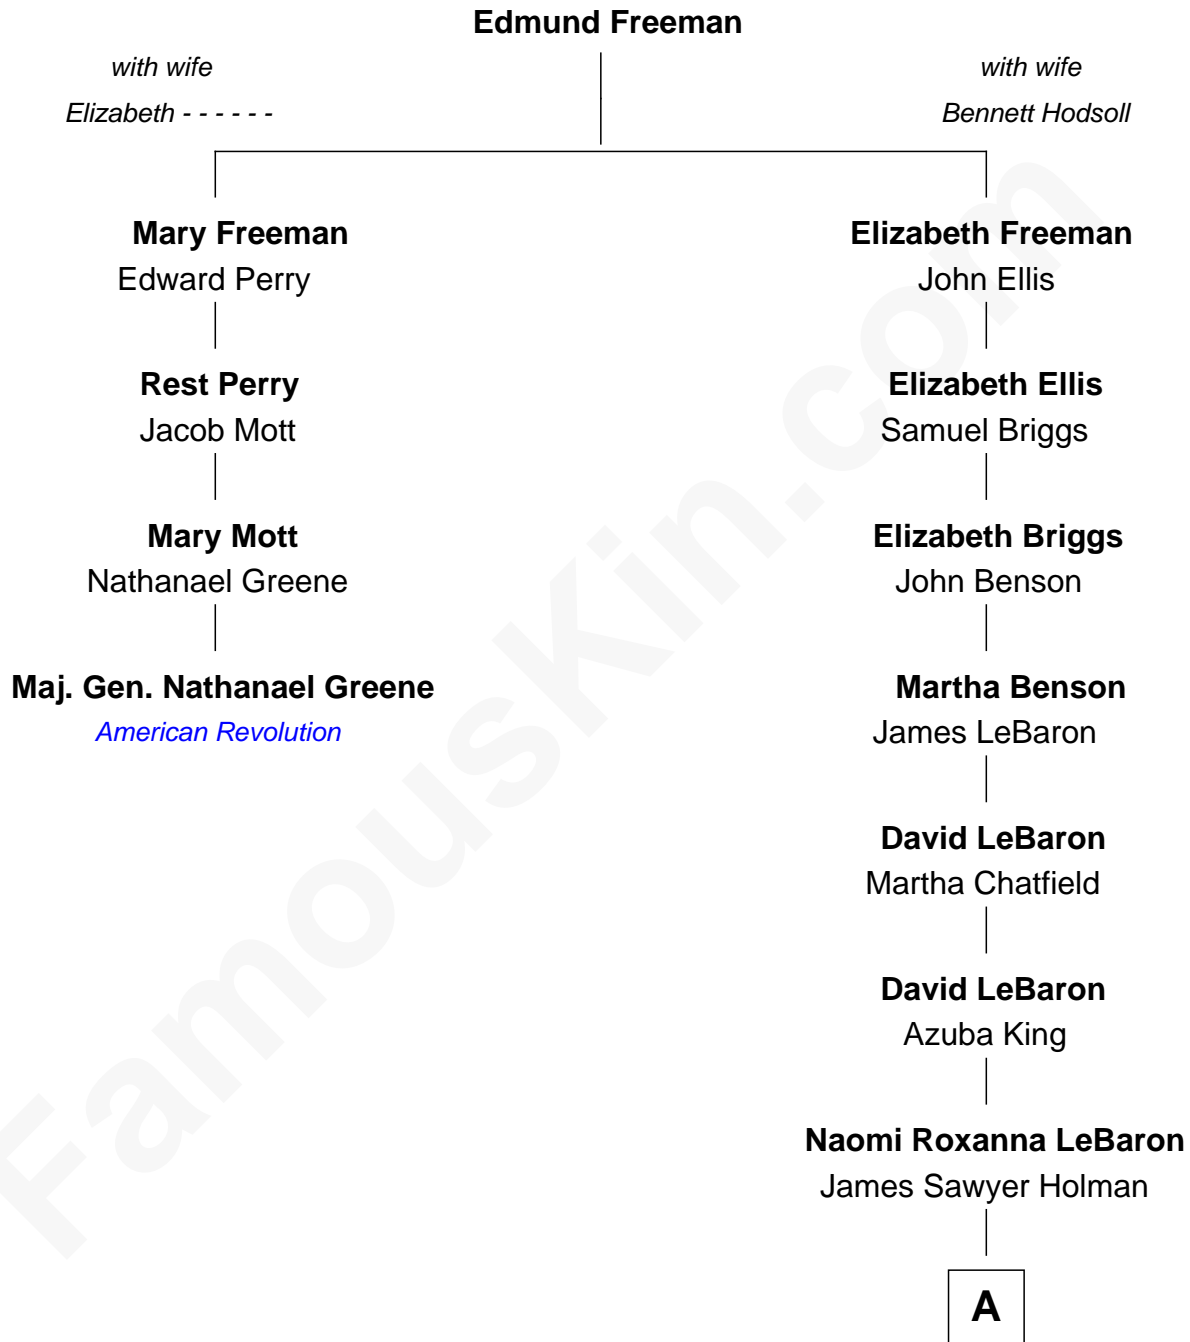

FamousKin.com

Relationship Chart of

Maj. Gen. Nathanael Greene

American Revolution

3rd cousin 9 times removed of

Elizabeth Smart
Founder of Elizabeth Smart Foundation

A

Harriet Naomi Holman
Benjamin Franklin Johnson

Seth Jedidiah Johnson
Polly Elizabeth Richmond

Genevieve Johnson
Archibald Newel Pettit

Genevieve Pettit
Myron LeGrande Francom

Lois Ann Francom
Edward Sharp Smart

Elizabeth Smart
Child Safety Activist