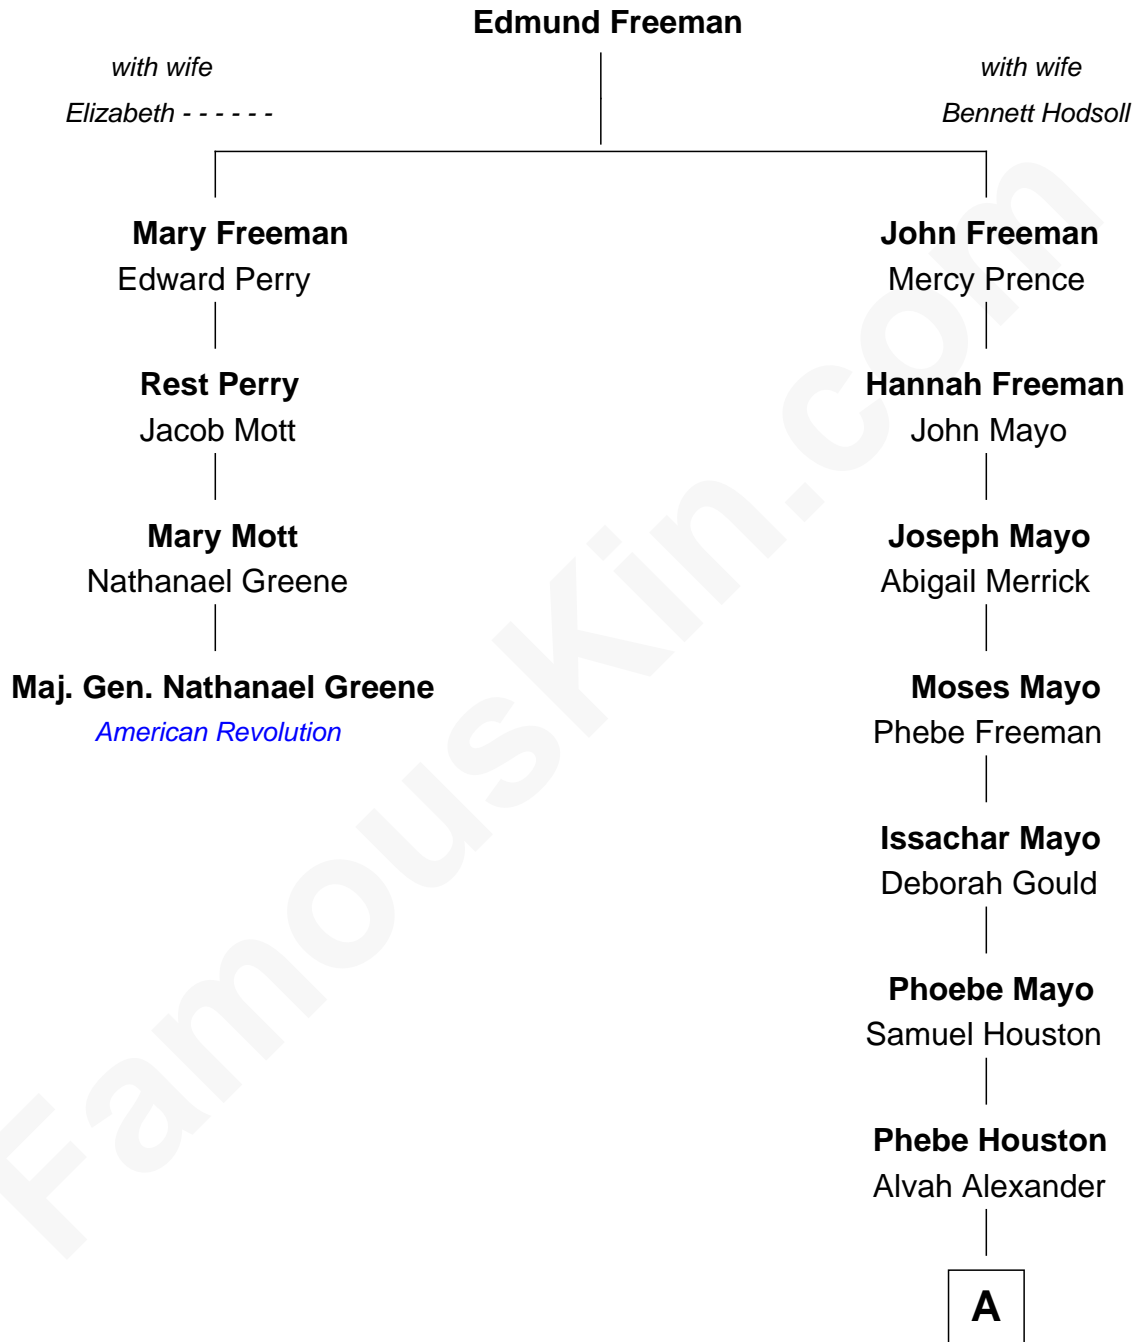

FamousKin.com
Relationship Chart of
Maj. Gen. Nathanael Greene
American Revolution

3rd cousin 7 times removed of

Orrin Hatch
U.S. Senator from Utah

A

—
Louisa Pool Alexander

Jeremiah Hatch

—
Josephus Hatch

Martha Luella Thomas

—
Jesse Hatch

Helen Frances Kamm

—
Orrin Hatch

U.S. Senator from Utah