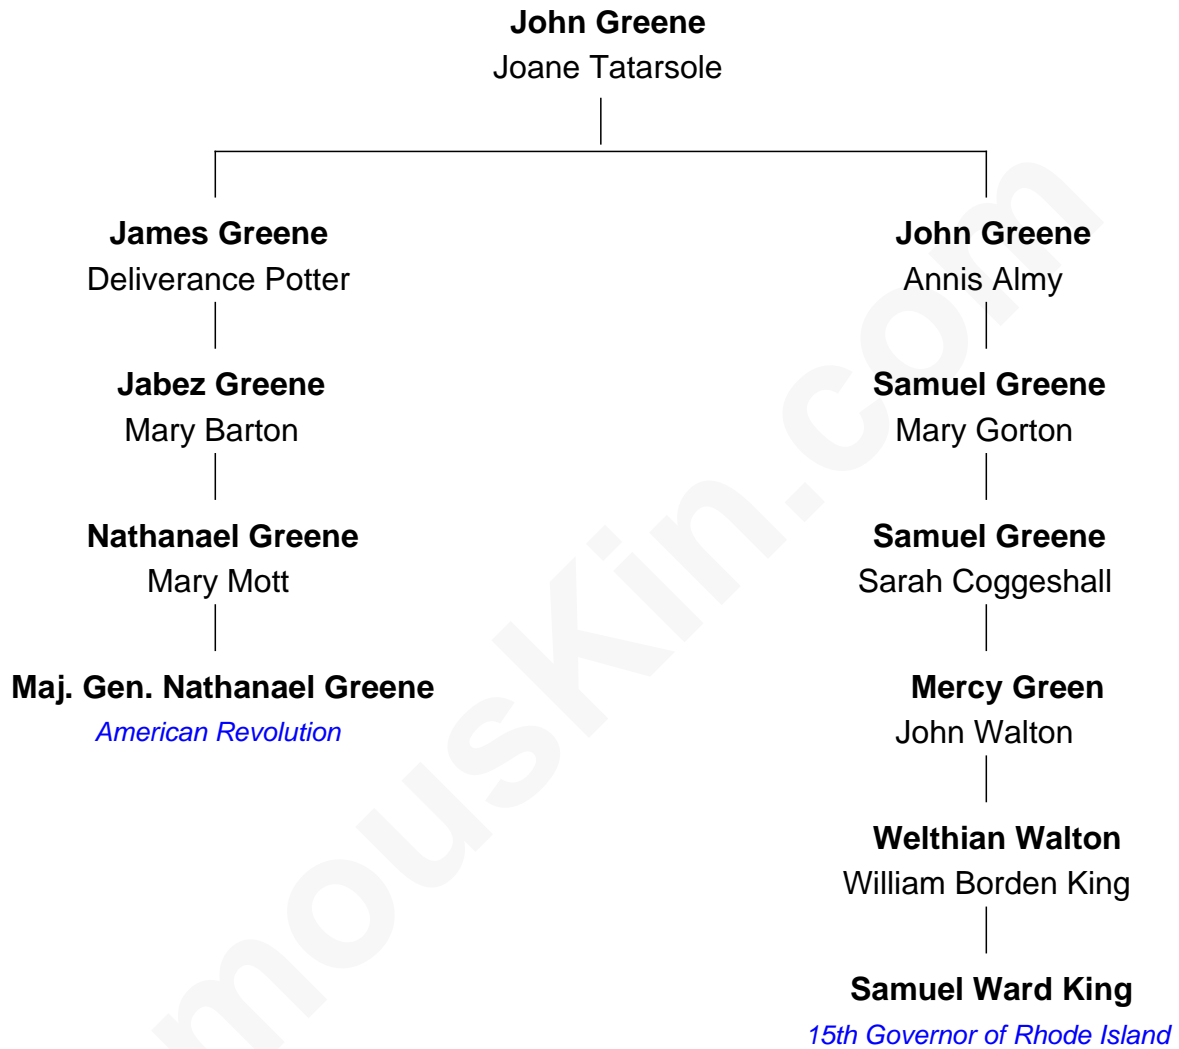

FamousKin.com
Relationship Chart of
Maj. Gen. Nathanael Greene
American Revolution

3rd cousin 2 times removed of
Samuel Ward King
15th Governor of Rhode Island

Nathanael Greene photo by [Charles Willson Peale](#)