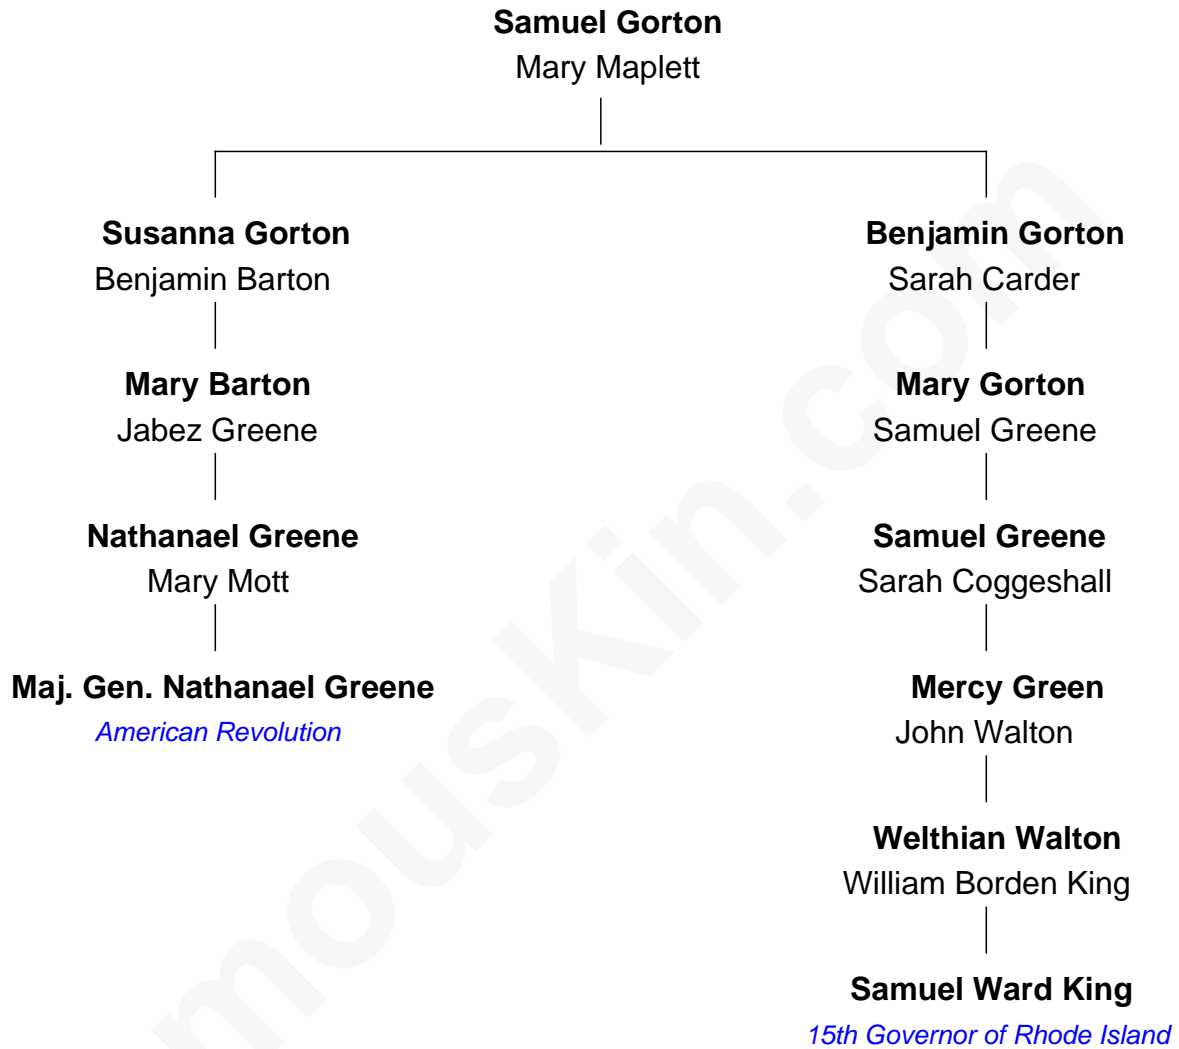

FamousKin.com
Relationship Chart of
Maj. Gen. Nathanael Greene
American Revolution

3rd cousin 2 times removed of
Samuel Ward King
15th Governor of Rhode Island

Nathanael Greene photo by [Charles Willson Peale](#)