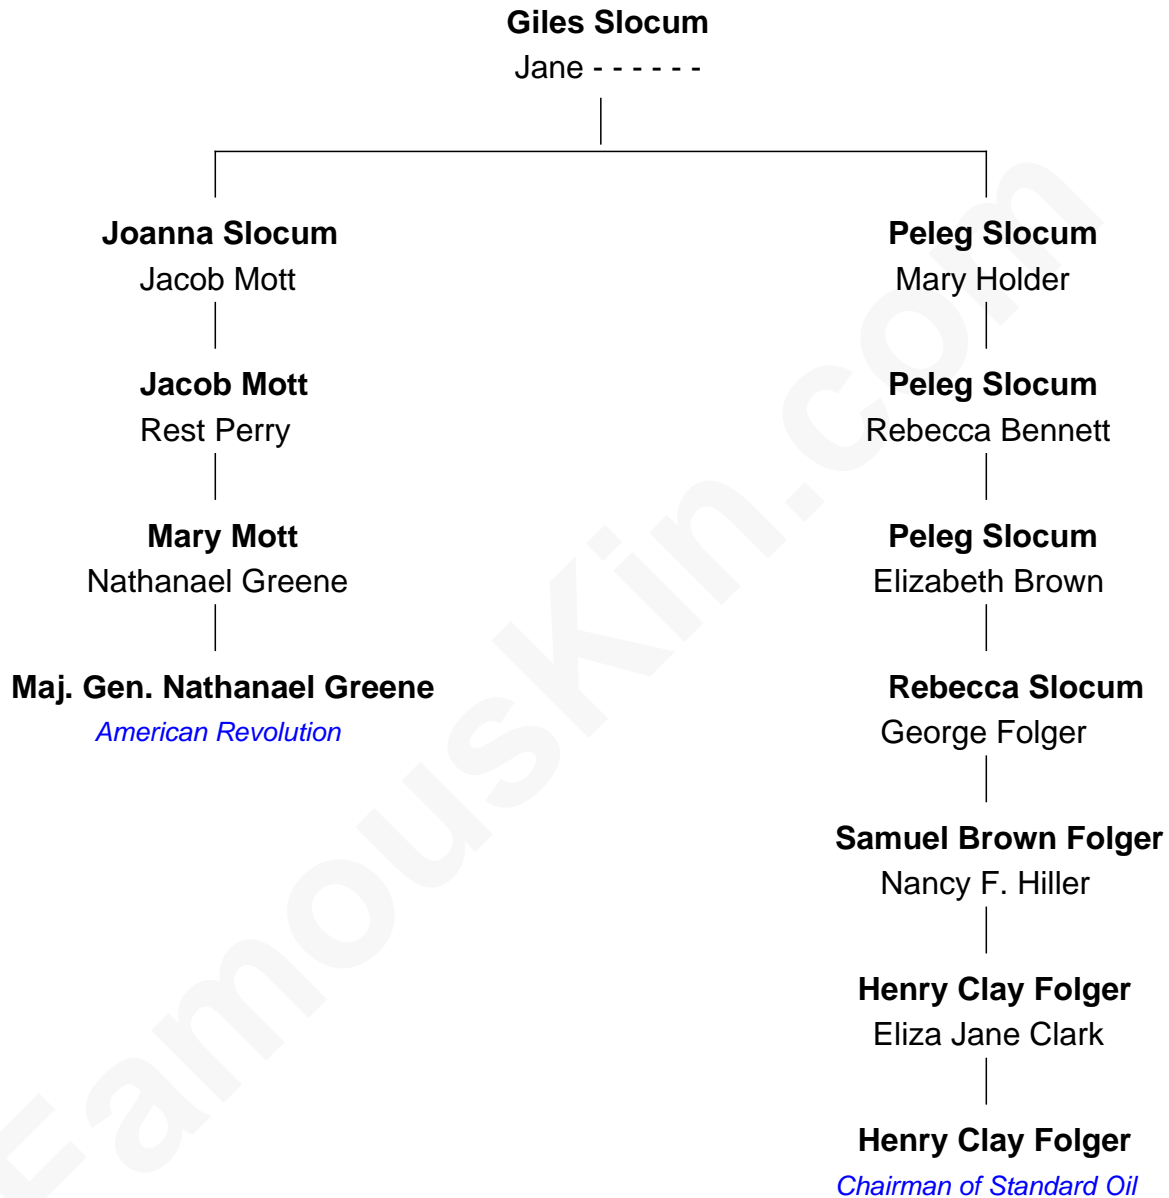

FamousKin.com
Relationship Chart of
Maj. Gen. Nathanael Greene
American Revolution

3rd cousin 3 times removed of

Henry Clay Folger

Founder of Folger Shakespeare Library and Chairman of Standard Oil

Nathanael Greene photo by [Charles Willson Peale](#)