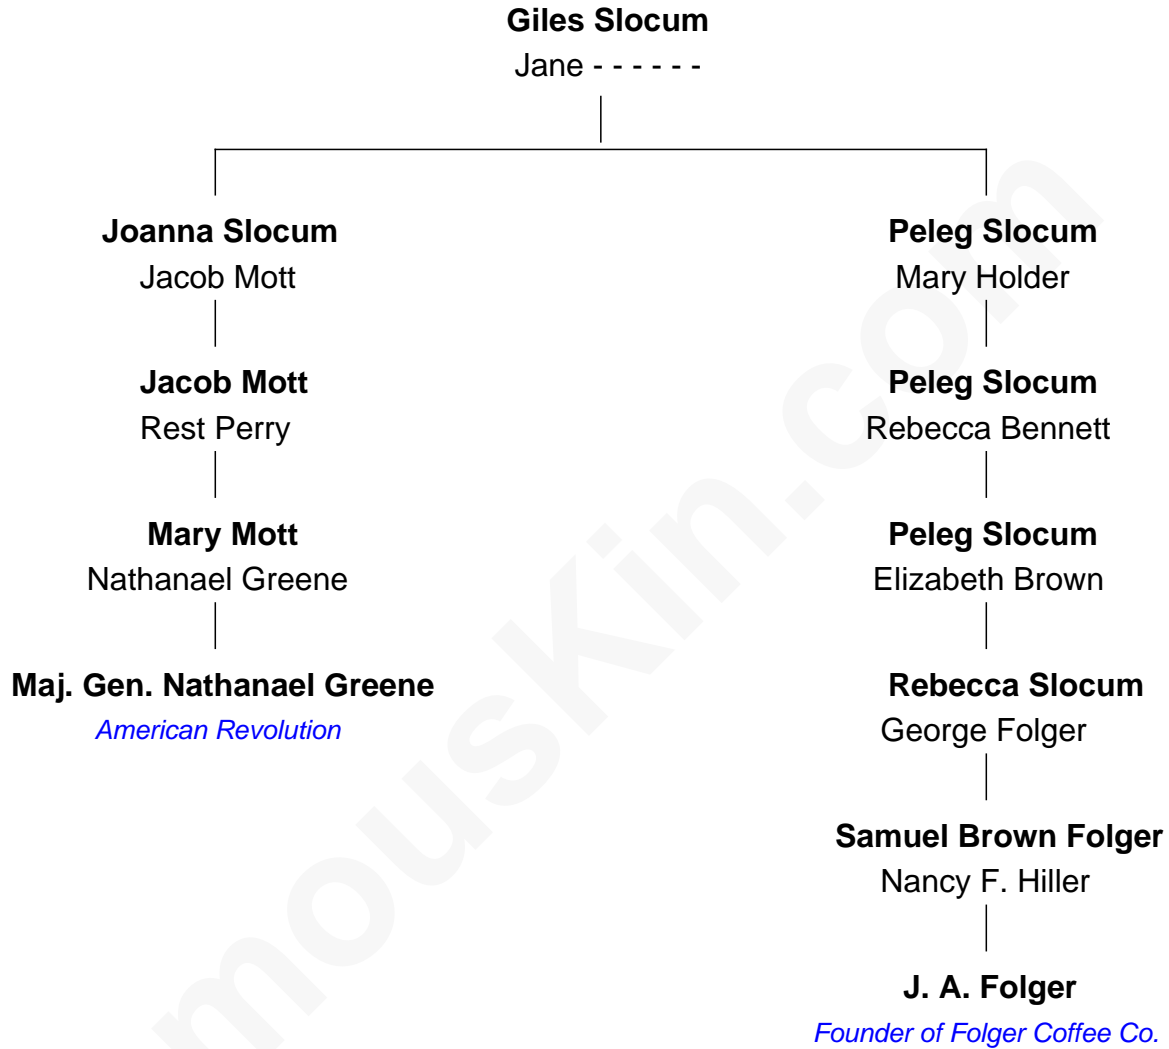

FamousKin.com
Relationship Chart of
Maj. Gen. Nathanael Greene
American Revolution

3rd cousin 2 times removed of

J. A. Folger
Founder of Folger Coffee Company

Nathanael Greene photo by [Charles Willson Peale](#)