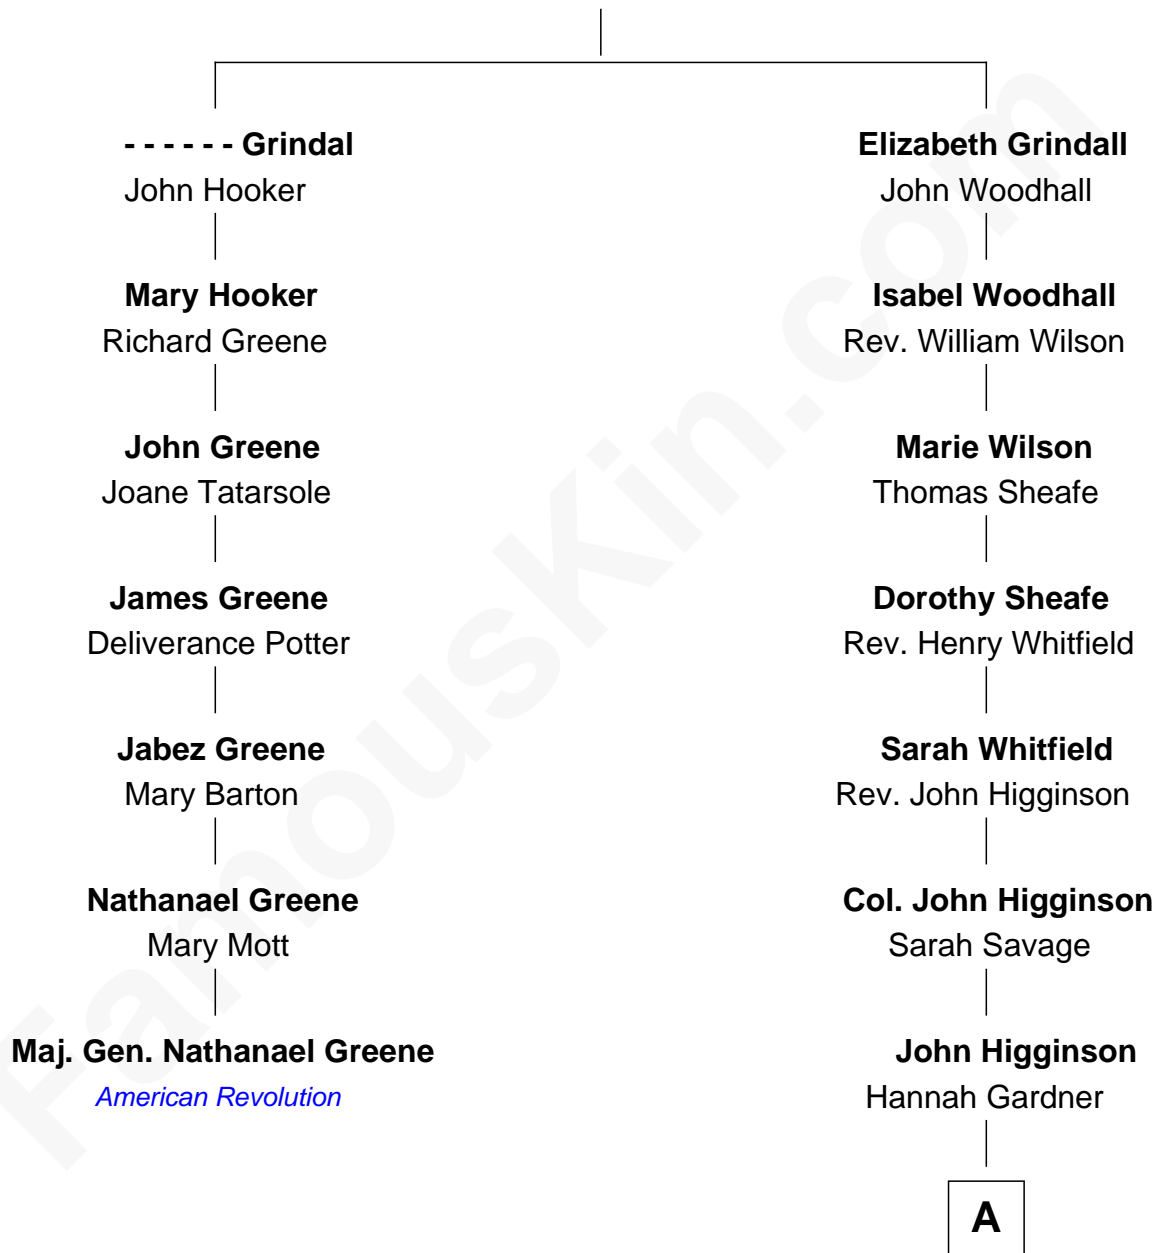

**FamousKin.com**  
**Relationship Chart of**  
**Maj. Gen. Nathanael Greene**  
*American Revolution*

6th cousin 7 times removed of

**Alice (Lee) Roosevelt**  
*First Wife of President Theodore Roosevelt*

**William Grindall**

**A**

**John Higginson**

Ruth Boardman

**Elizabeth Higginson**

Joseph Cabot

**Elizabeth Cabot**

Joseph Lee

**Nathaniel Cabot Lee**

Mary Ann Cabot

**John Clarke Lee**

Harriet Paine Rose

**George Cabot Lee**

Caroline Watts Haskell

**Alice (Lee) Roosevelt**

*Wife of President Theodore Roosevelt*