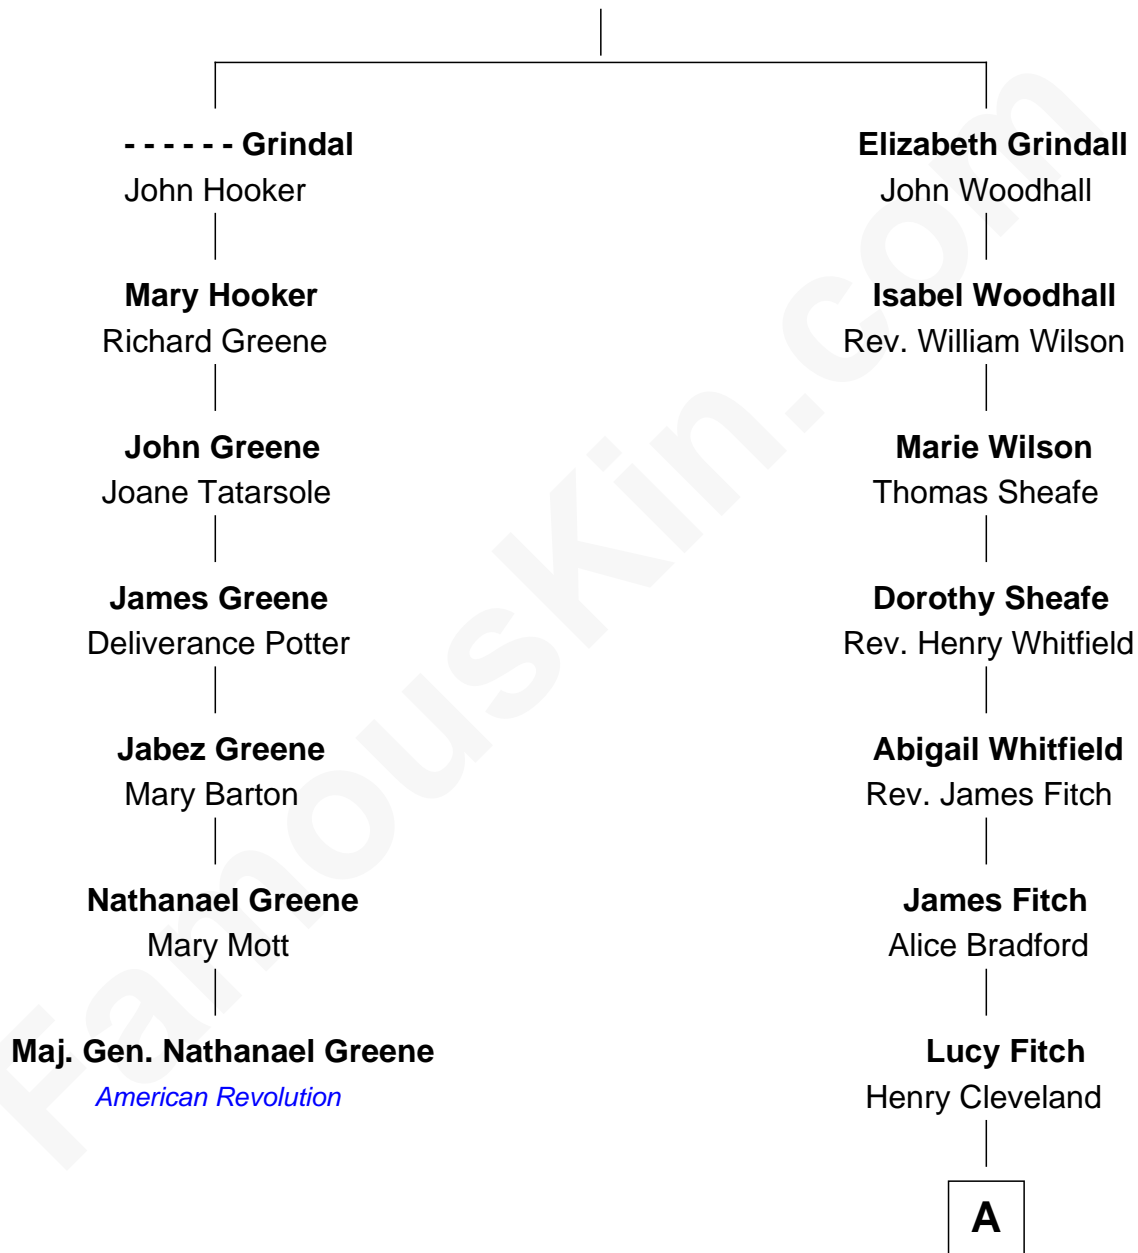

**FamousKin.com**  
**Relationship Chart of**  
**Maj. Gen. Nathanael Greene**  
*American Revolution*

6th cousin 8 times removed of

**Tony Dow**  
*TV Actor*

**William Grindall**

**A**

**William Cleveland**

Rachel Warren

**William Cleveland**

Sarah Pelton

**Samuel Cleveland**

Harriet Curtis

**Hannah Maria Cleveland**

Benjamin Franklin Gates

**Anna Maria Gates**

James Keyes Montrose

**James Fay Montrose**

Alice Lee Anders

**Muriel Virginia Montrose**

John Stevens Dow

**Tony Dow**

*TV Actor*