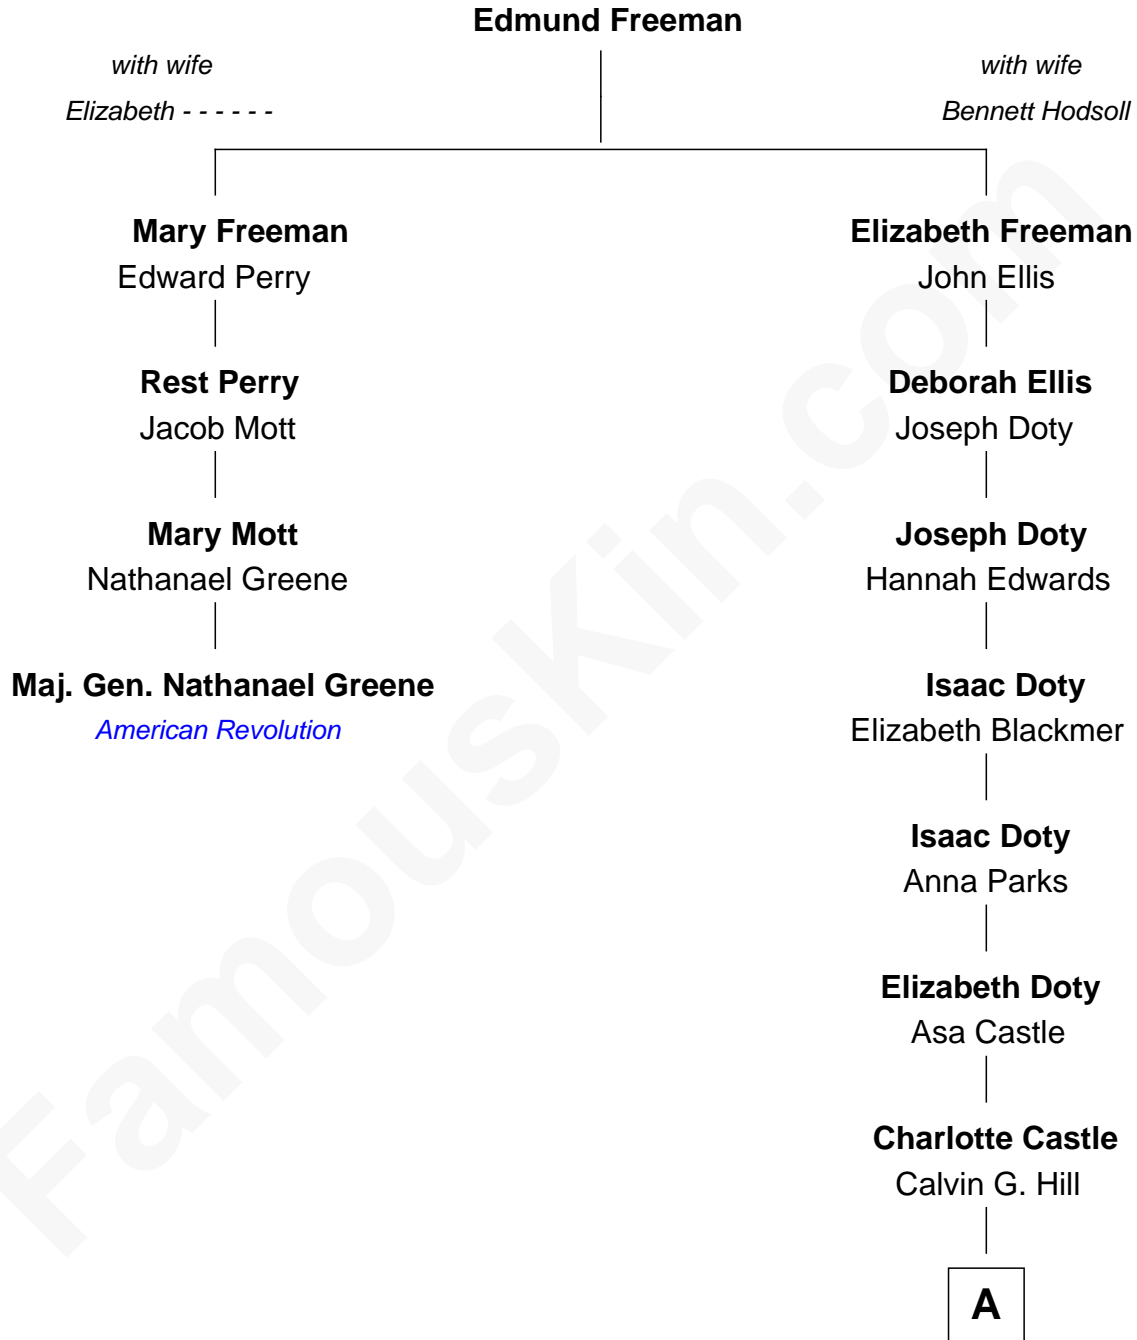

**FamousKin.com**  
**Relationship Chart of**  
**Maj. Gen. Nathanael Greene**  
*American Revolution*

3rd cousin 9 times removed of  
**Tommy Lee**  
*Mötley Crüe, Co-Founder and Musician*

**A**

**Ann Sabrina Hill**

Charles V. Patrick

**Harvey S. Patrick**

Esther Elizabeth Edwards

**May Esther Patrick**

Henry Sanders

**Julia Esther Sanders**

John S. Bass

**David Oliver Bass**

Vassiliki Papadimitriou

**Tommy Lee**

*Musician*