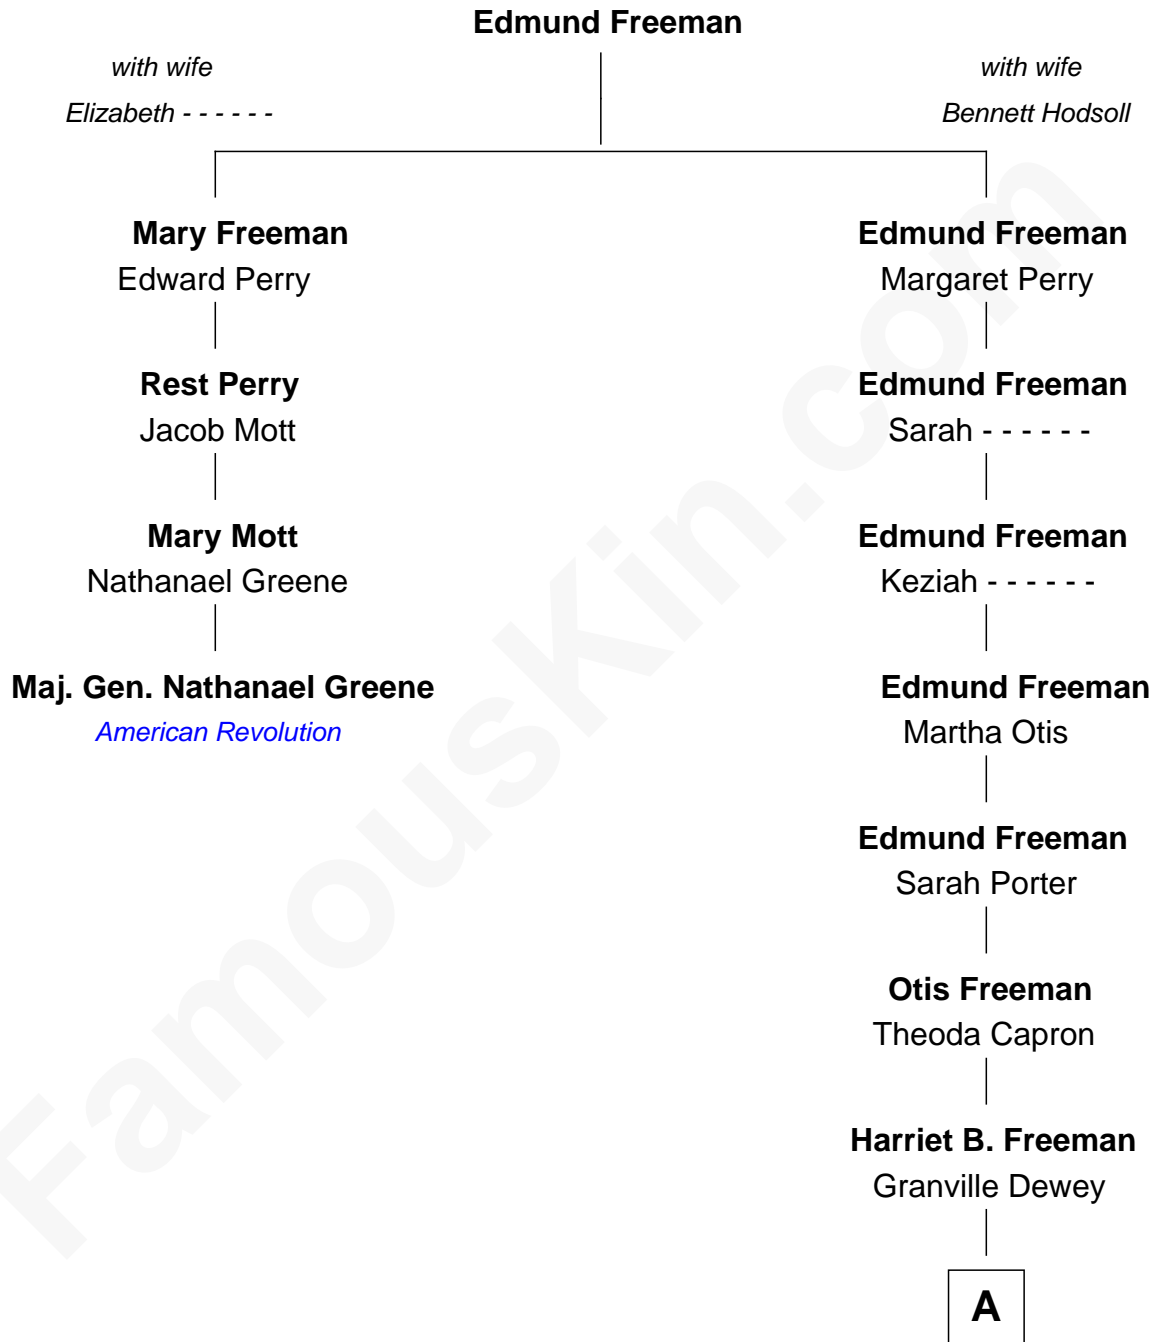

FamousKin.com
Relationship Chart of
Maj. Gen. Nathanael Greene
American Revolution

3rd cousin 6 times removed of
Thomas Edmund Dewey
47th Governor of New York

A

George Martin Dewey

Emma Bingham

George Martin Dewey

Annie L. Thomas

Thomas Edmund Dewey

47th Governor of New York