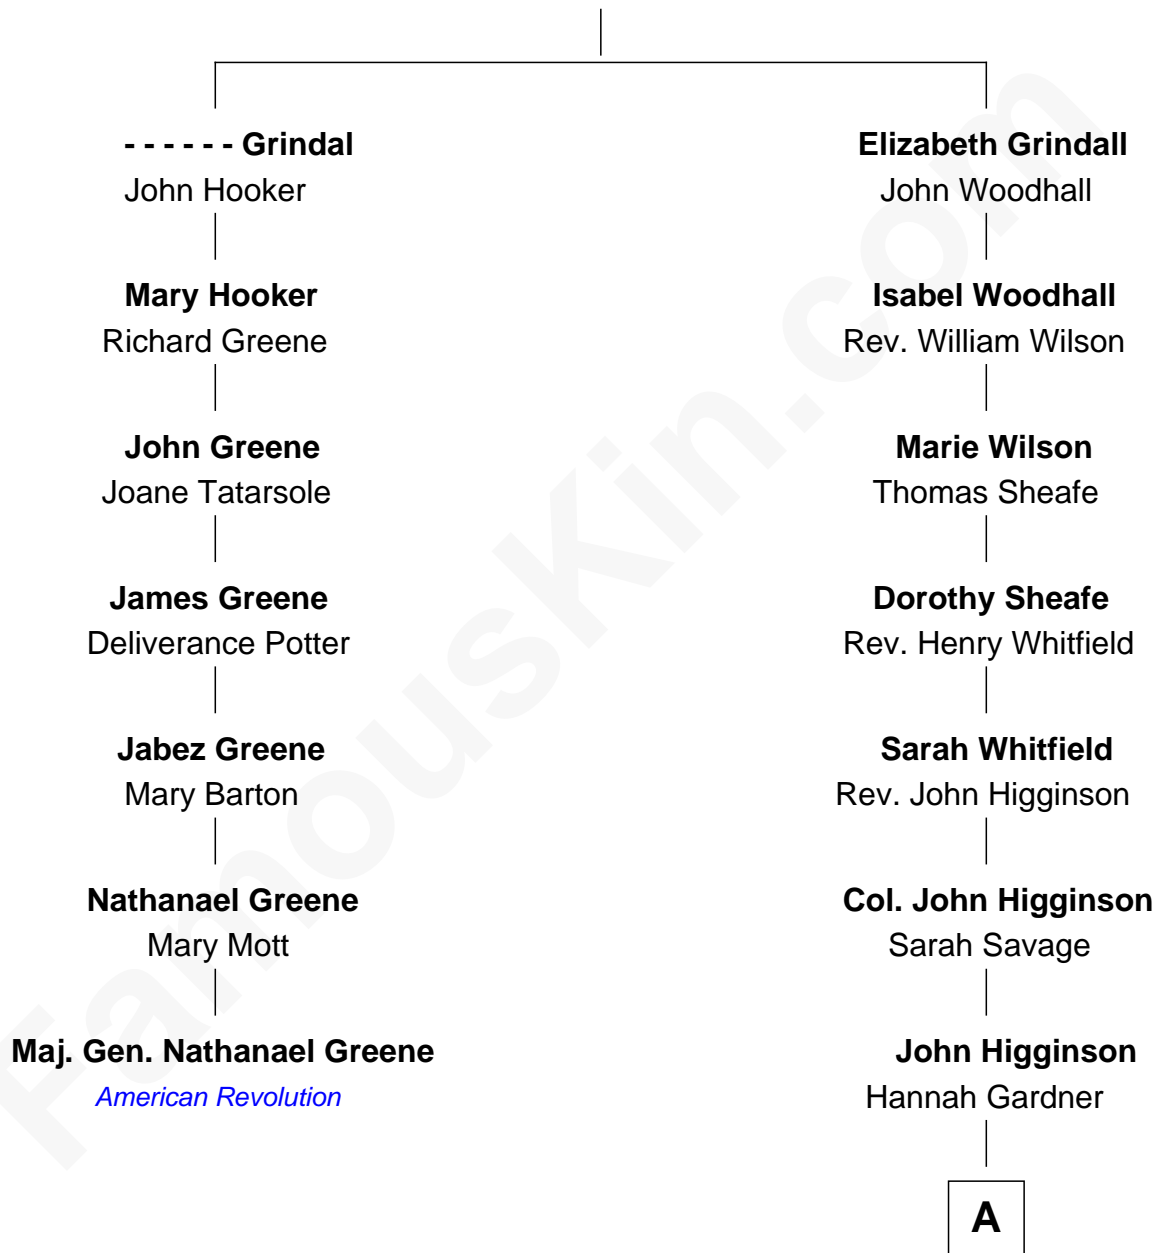

**FamousKin.com**  
**Relationship Chart of**  
**Maj. Gen. Nathanael Greene**  
*American Revolution*

6th cousin 8 times removed of  
**Leverett Saltonstall**  
*55th Governor of Massachusetts*

**William Grindall**

**A**

**John Higginson**

Ruth Boardman

**Elizabeth Higginson**

Joseph Cabot

**Elizabeth Cabot**

Joseph Lee

**Nathaniel Cabot Lee**

Mary Ann Cabot

**John Clarke Lee**

Harriet Paine Rose

**Rose Smith Lee**

Leverett Saltonstall

**Richard Middlecott Saltonstall**

Eleanor Brooks

**Leverett Saltonstall**

*55th Governor of Massachusetts*