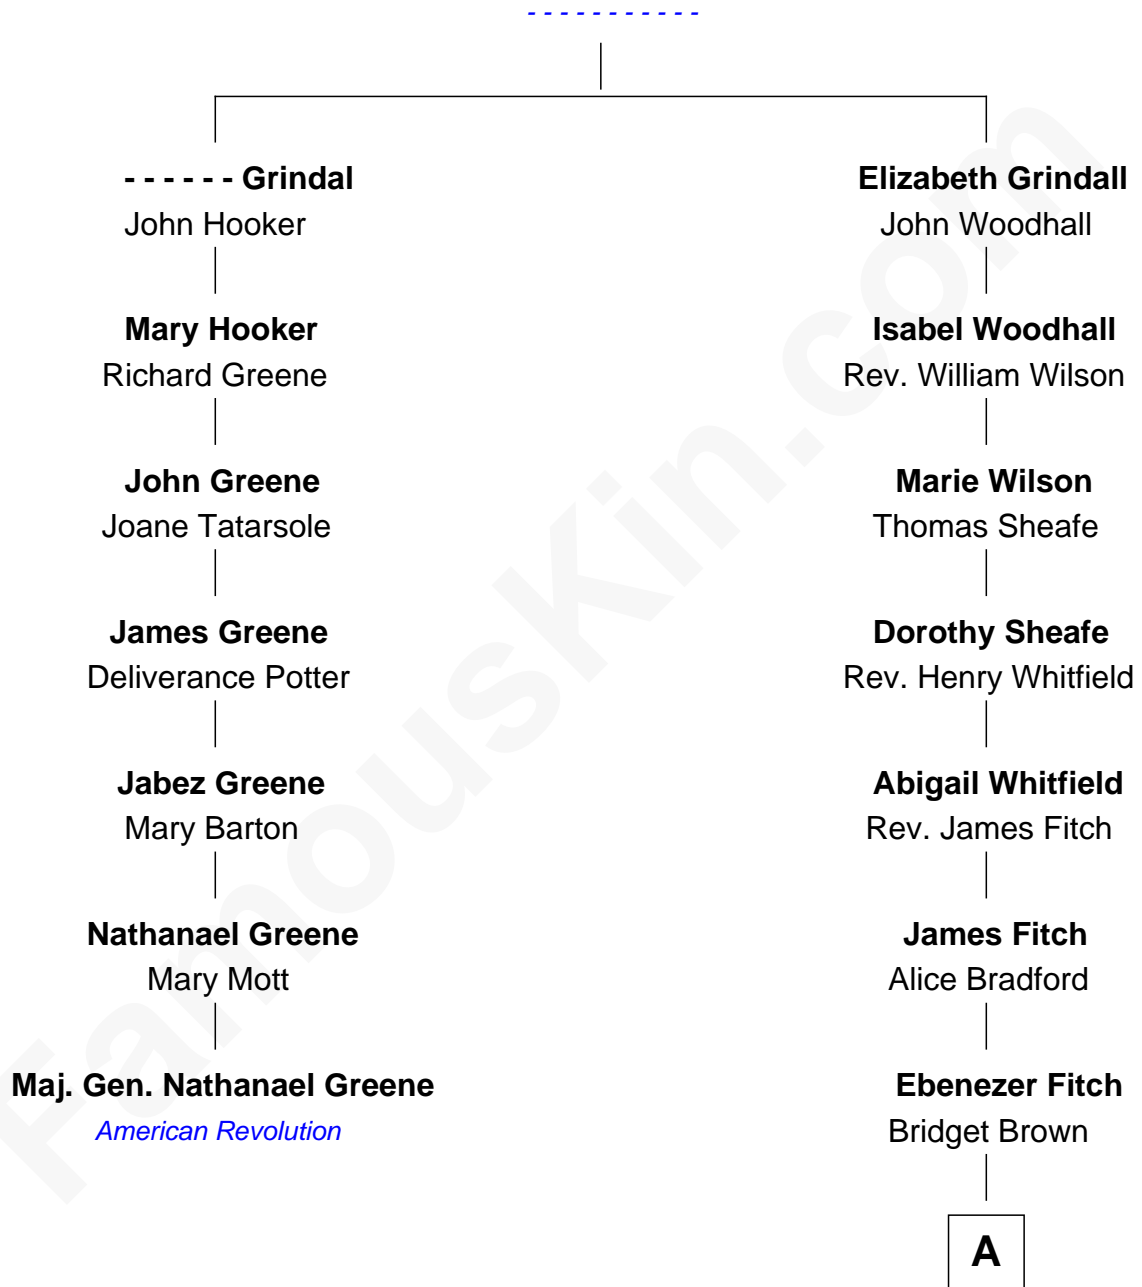

FamousKin.com
Relationship Chart of
Maj. Gen. Nathanael Greene
American Revolution

6th cousin 10 times removed of

Treat Williams
TV & Movie Actor

William Grindall

A

|
Alice Fitch

John Fitch

|
James Fitch

Ann - - - - -

|
Anna Theresa Fitch

George Phelps

|
Walter Phelps

Julia Beach

|
Julia Louisa Phelps

Rev. George Huntington Nicholls

|
Mary Nicholls