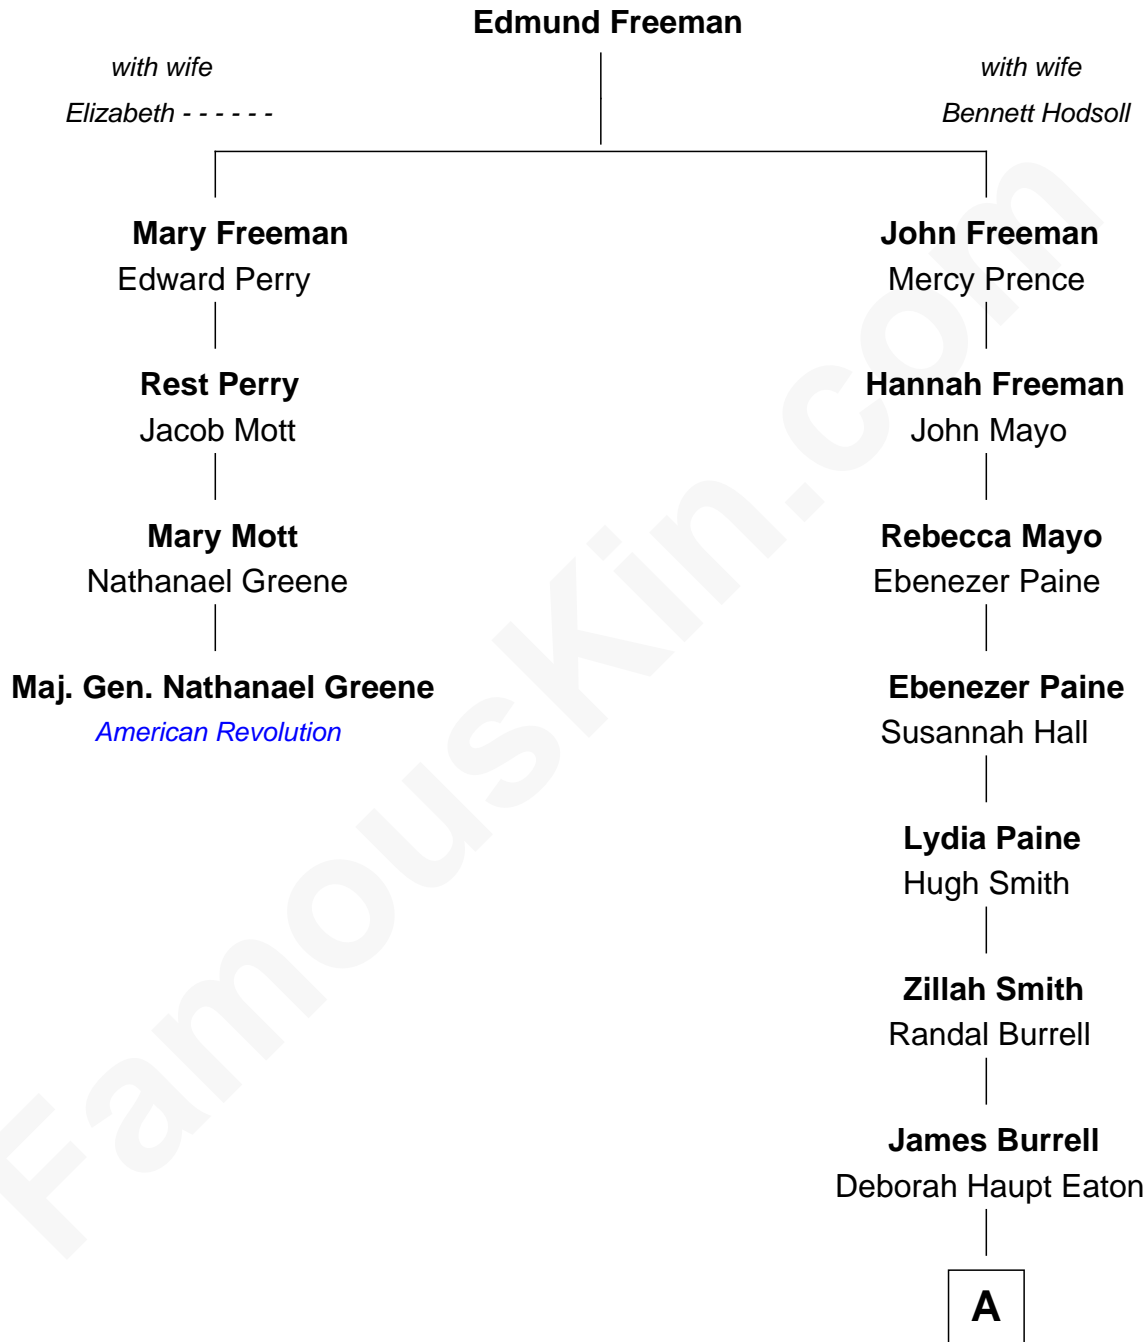

FamousKin.com
Relationship Chart of
Maj. Gen. Nathanael Greene
American Revolution

3rd cousin 5 times removed of
Merrill C. Meigs
Publisher, Chicago Herald & Examiner

A

Juliana Smith Burrell
Church Paddleford Meigs