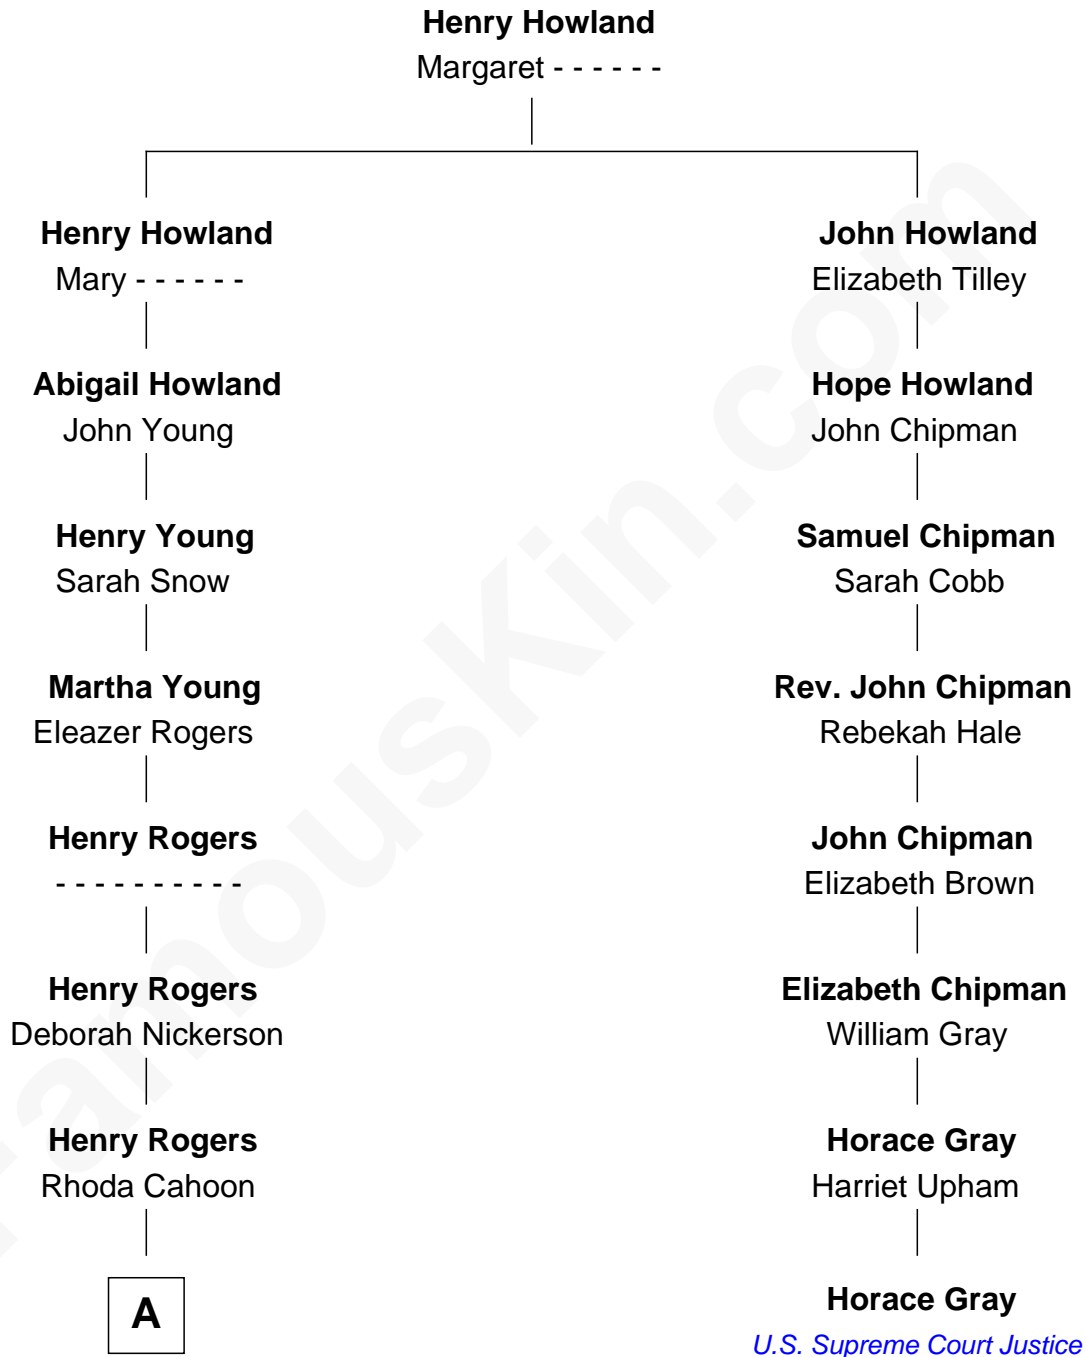

# FamousKin.com Relationship Chart of

**Don Winslow**

*Author and Screenwriter*

7th cousin 5 times removed of

**Horace Gray**

*U.S. Supreme Court Justice*

**A**

—  
**Maria Rogers**

Levi Barlow

—  
**Almira Barlow**

William Henry Winslow

—  
**William Leonard Winslow**

Jane McIntosh

—  
**Lloyd Robert Winslow**

Dorothy Grace Dandeno

—  
**Donald Lloyd Winslow**

Ottis Mary Scheuermann

—  
**Don Winslow**

*Suspense Novelist*