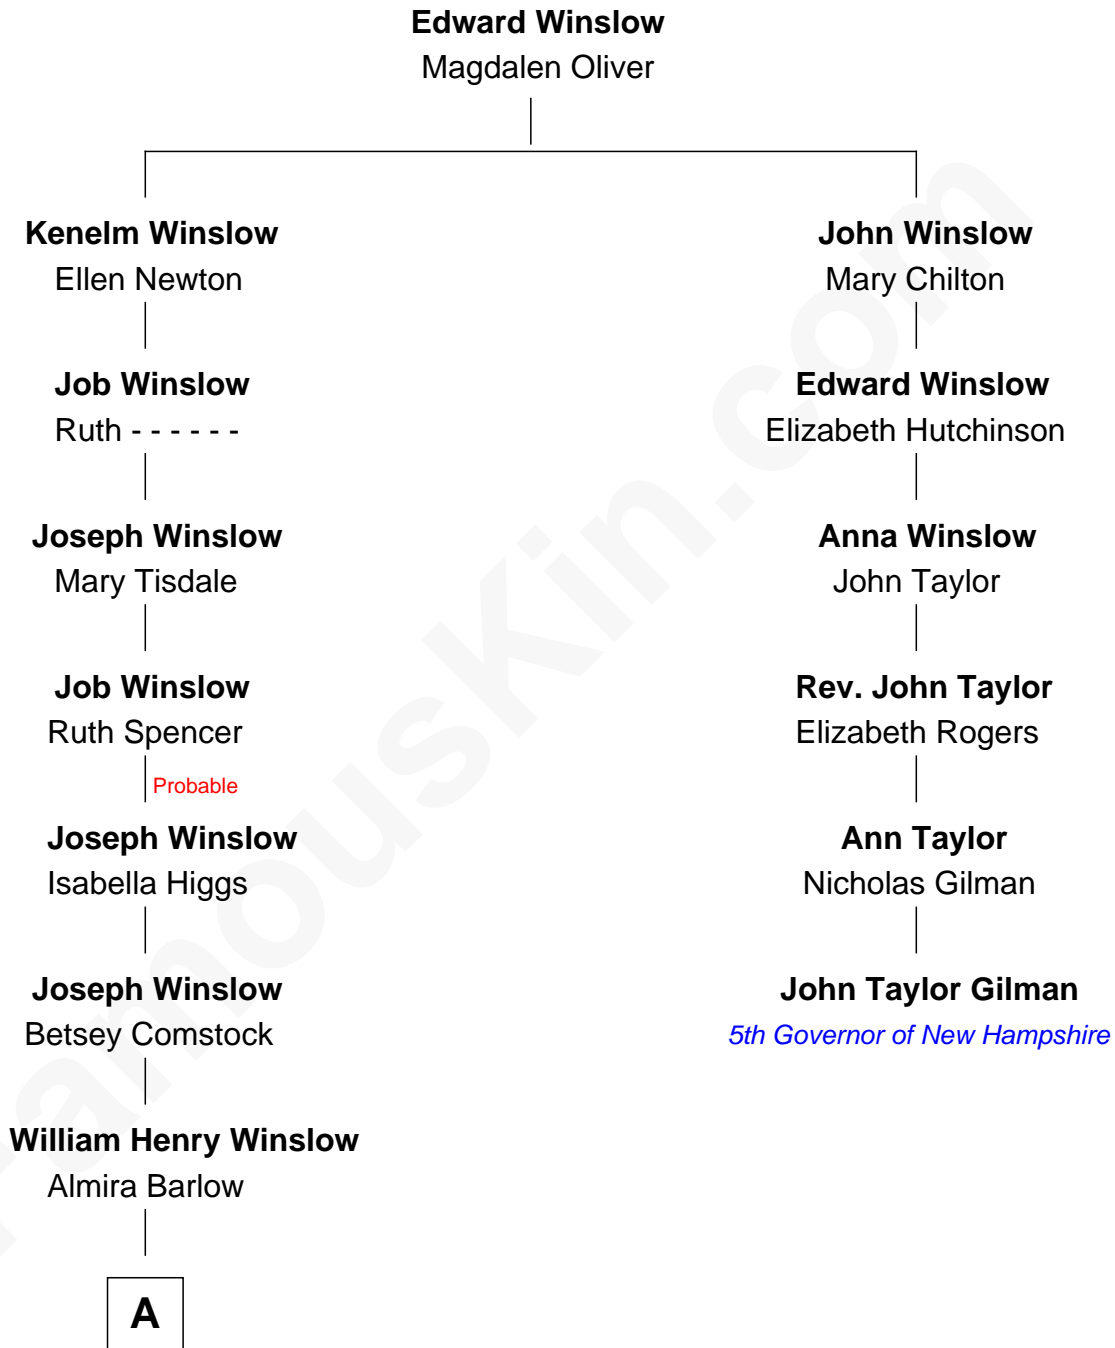

FamousKin.com

Relationship Chart of

Don Winslow

Author and Screenwriter

5th cousin 5 times removed of

John Taylor Gilman

5th Governor of New Hampshire

A

William Leonard Winslow

Jane McIntosh

Lloyd Robert Winslow

Dorothy Grace Dandeno

Donald Lloyd Winslow

Ottis Mary Scheuermann

Don Winslow

Suspense Novelist