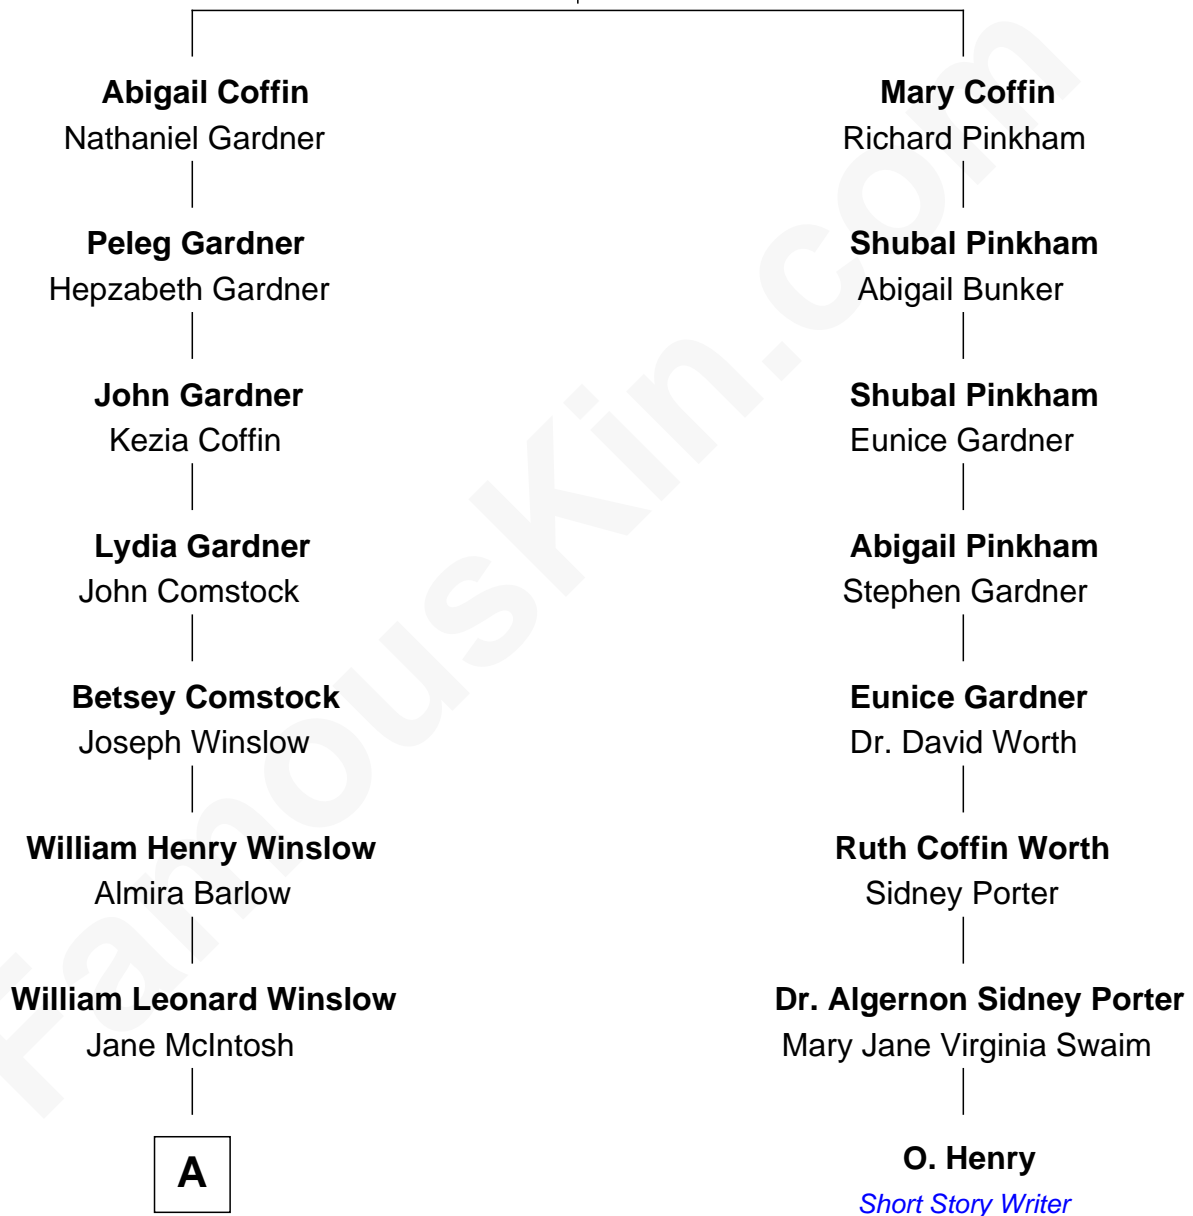

FamousKin.com Relationship Chart of

Don Winslow

Author and Screenwriter

7th cousin 2 times removed of

O. Henry

Short Story Writer

James Coffin
Mary Severance

A

—
Lloyd Robert Winslow
Dorothy Grace Dandeno

—
Donald Lloyd Winslow
Ottis Mary Scheuermann

—
Don Winslow
Suspense Novelist

FamousKin.com