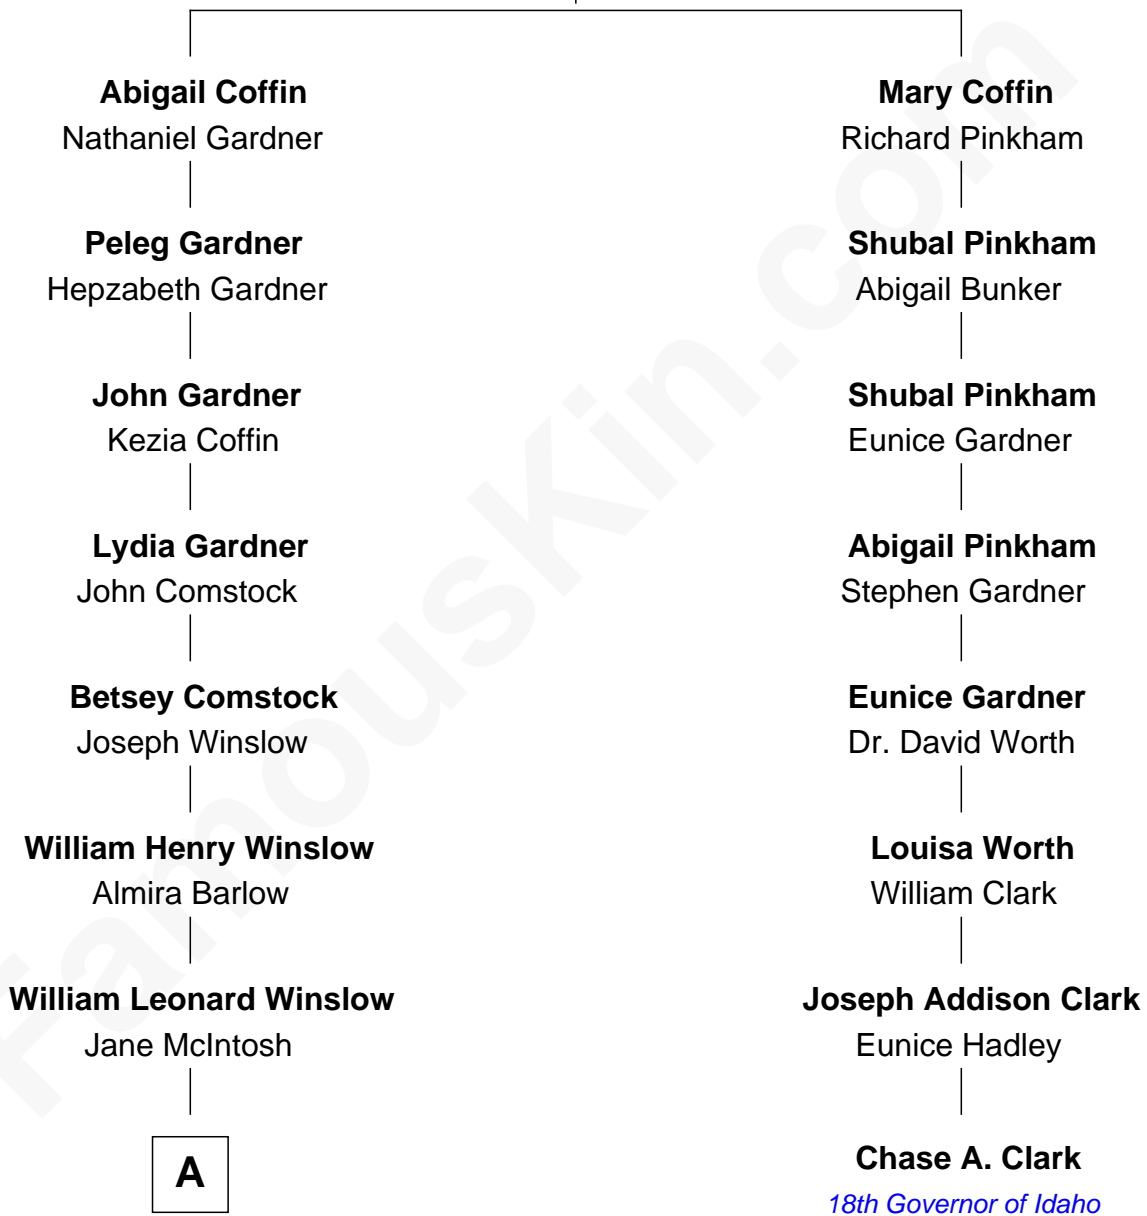

FamousKin.com Relationship Chart of

Don Winslow

Author and Screenwriter

7th cousin 2 times removed of

Chase A. Clark

18th Governor of Idaho

James Coffin
Mary Severance

A

—
Lloyd Robert Winslow
Dorothy Grace Dandeno

—
Donald Lloyd Winslow
Ottis Mary Scheuermann

—
Don Winslow
Suspense Novelist

FamousKin.com