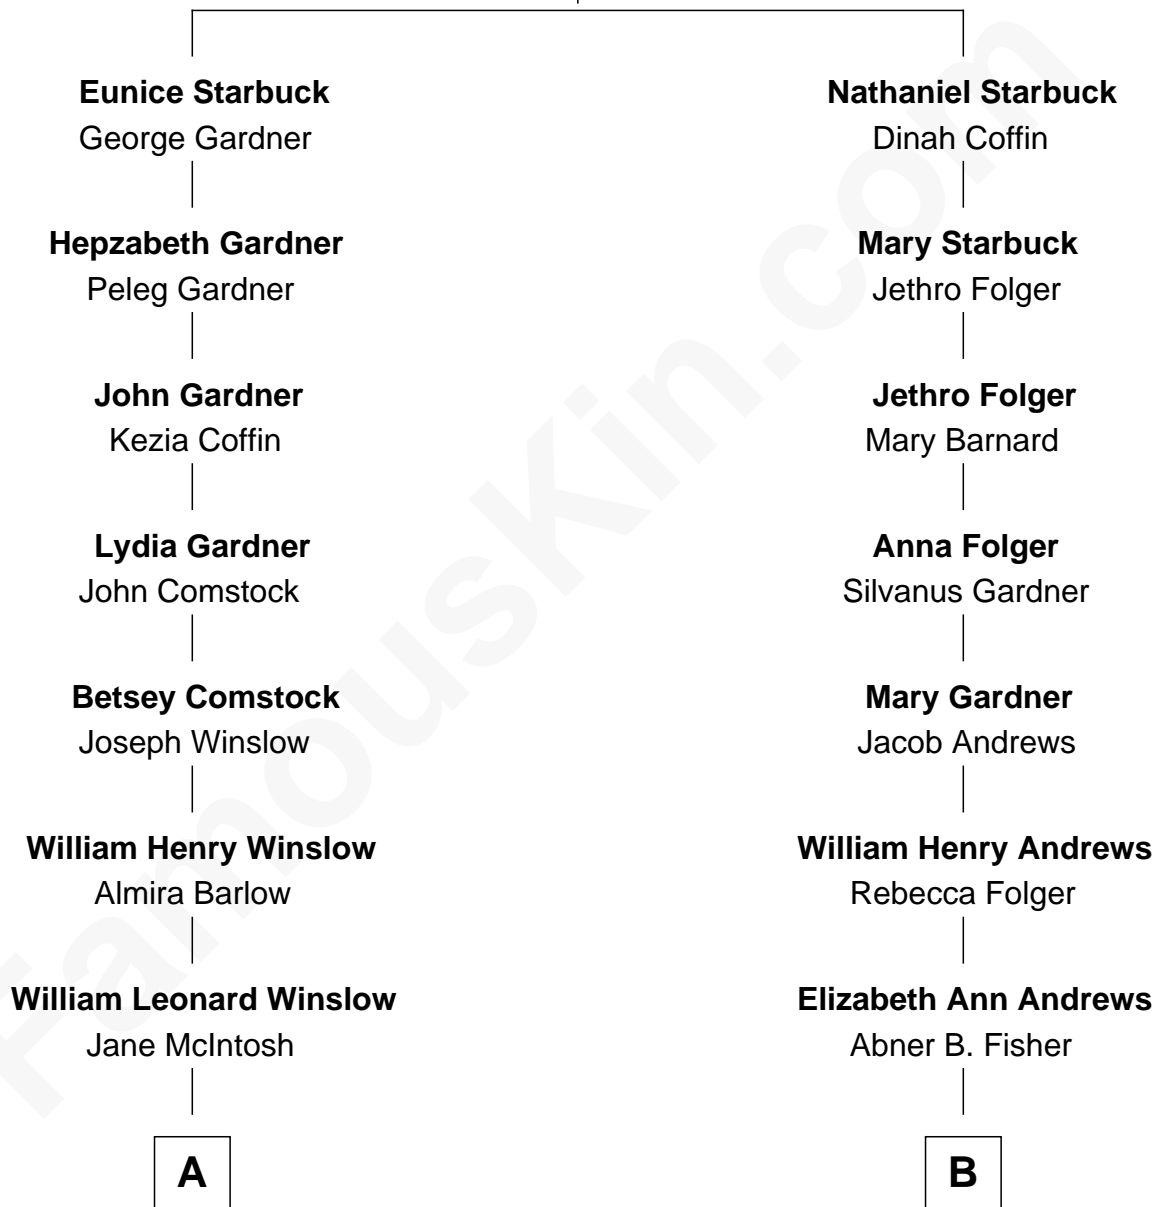

FamousKin.com Relationship Chart of

Don Winslow

Author and Screenwriter

9th cousin 2 times removed of

Amy Poehler

Actress and Comedienne

Nathaniel Starbuck

Mary Coffin

A

Lloyd Robert Winslow
Dorothy Grace Dandeno

Donald Lloyd Winslow
Ottis Mary Scheuermann

Don Winslow
Suspense Novelist

B

Eugene B. Fisher
Frances Catharine Baxendale

Elizabeth Adelaide Fisher
James S. Andrews