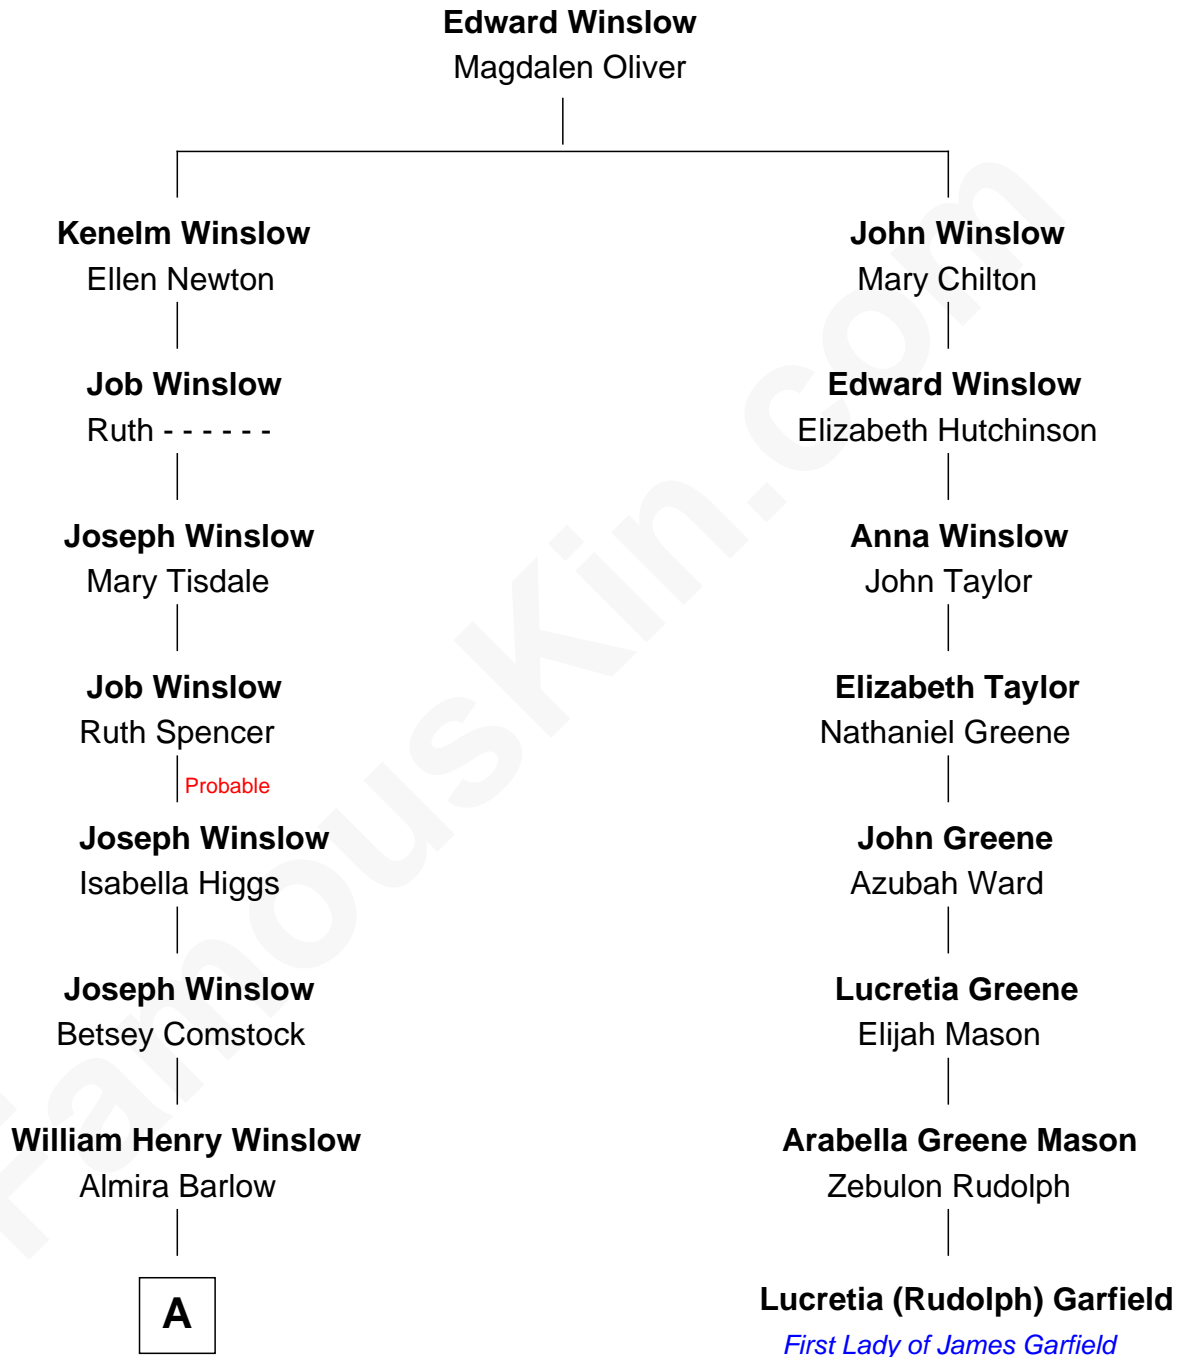

FamousKin.com

Relationship Chart of

Don Winslow

Author and Screenwriter

7th cousin 3 times removed of

Lucretia (Rudolph) Garfield

First Lady of President James Garfield

A

William Leonard Winslow

Jane McIntosh

Lloyd Robert Winslow

Dorothy Grace Dandeno

Donald Lloyd Winslow

Ottis Mary Scheuermann

Don Winslow

Suspense Novelist