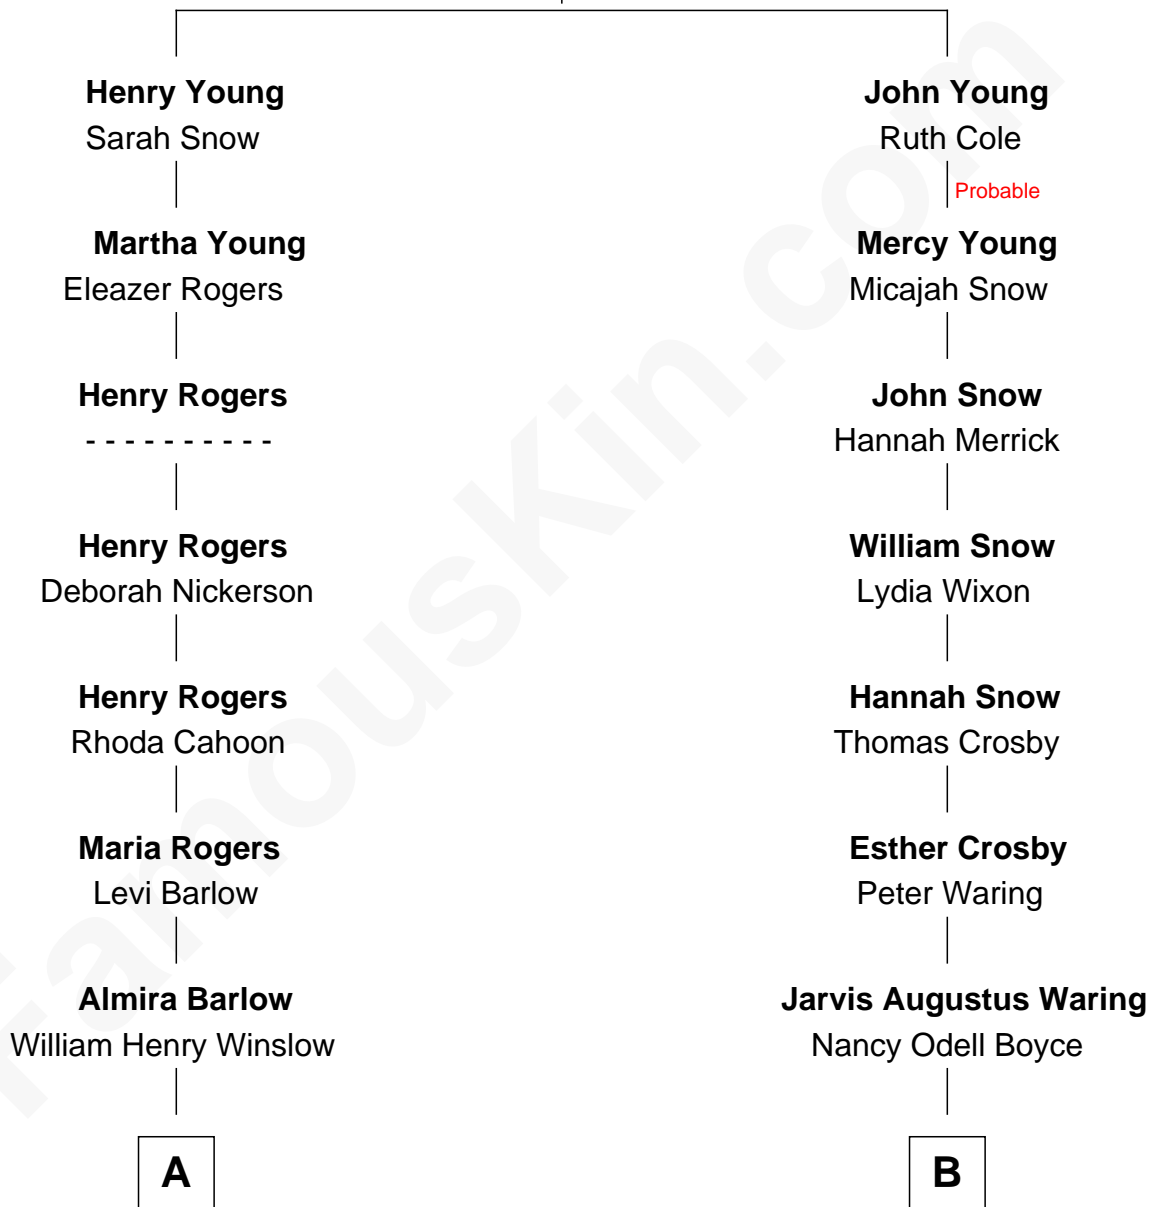

# FamousKin.com Relationship Chart of

**Don Winslow**

*Author and Screenwriter*

9th cousin 1 time removed of

**Norman Rockwell**

*American Artist*

**John Young**  
Abigail Howland

FamousKin.com