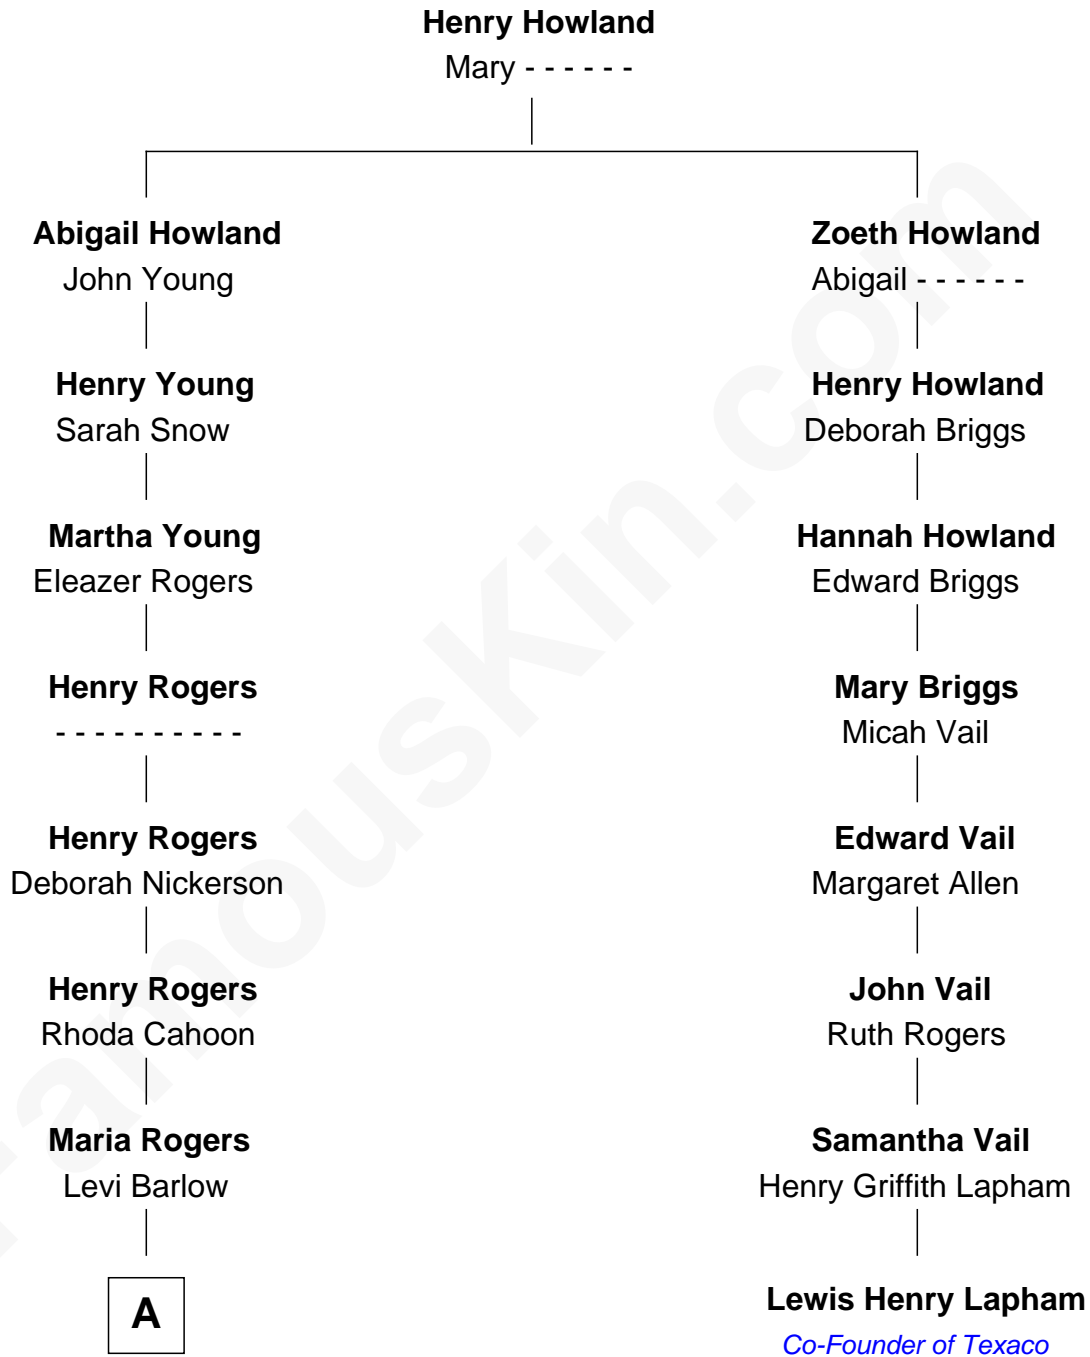

# FamousKin.com Relationship Chart of

**Don Winslow**

*Author and Screenwriter*

7th cousin 4 times removed of

**Lewis Henry Lapham**

*Co-Founder of Texaco*

**A**

**Almira Barlow**  
William Henry Winslow

**William Leonard Winslow**  
Jane McIntosh

**Lloyd Robert Winslow**  
Dorothy Grace Dandeno

**Donald Lloyd Winslow**  
Ottis Mary Scheuermann

**Don Winslow**  
*Suspense Novelist*