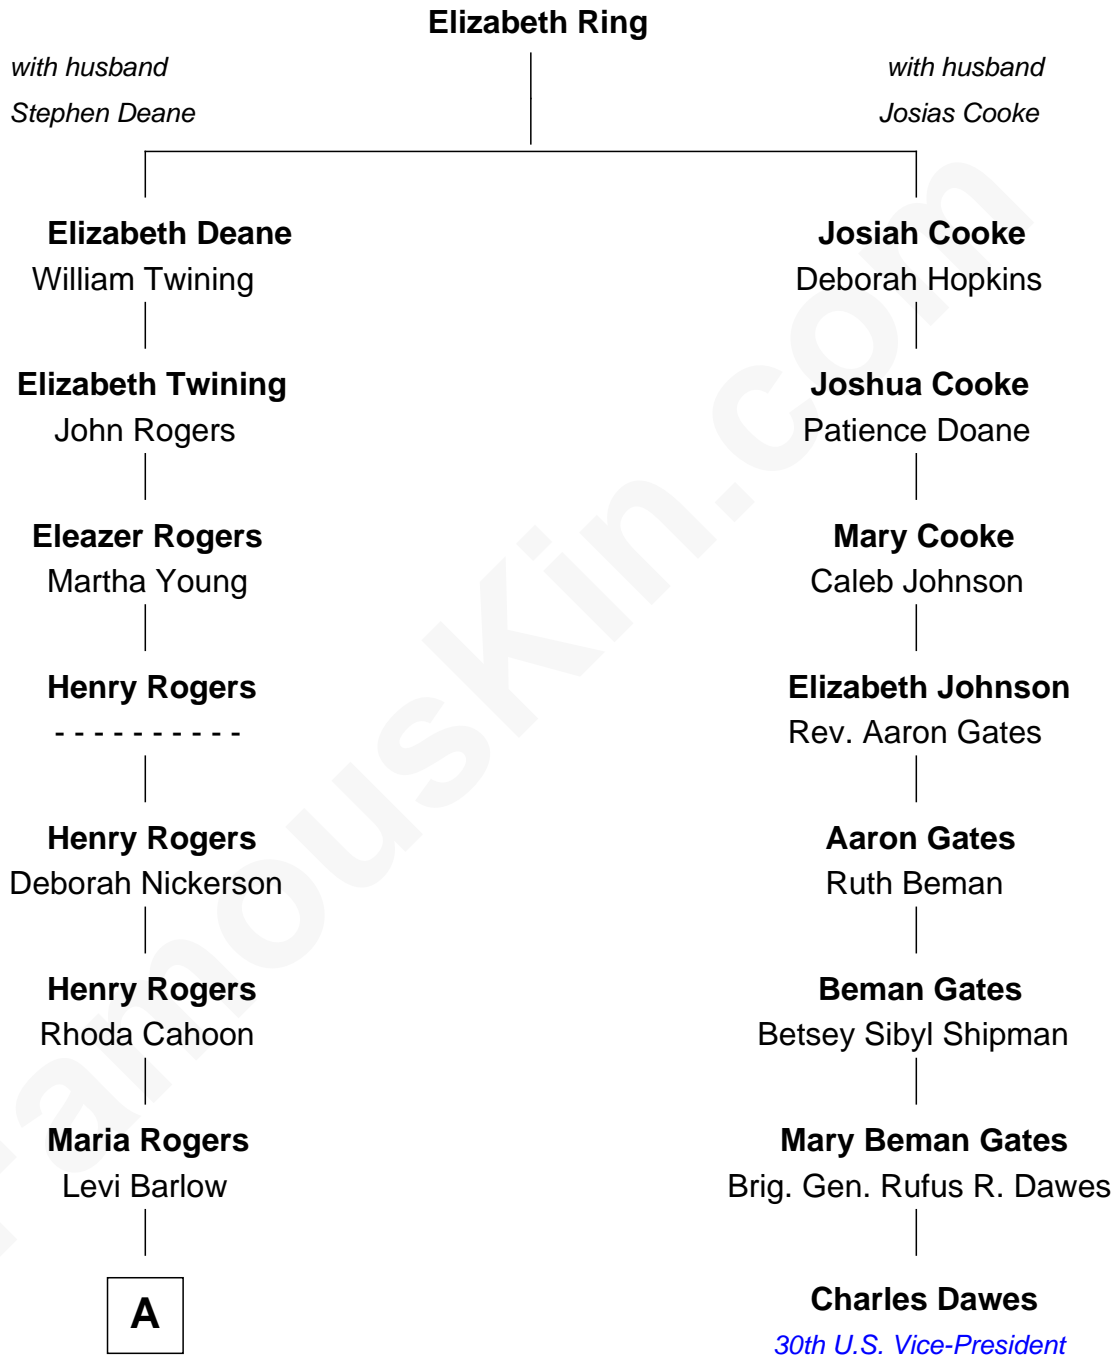

# FamousKin.com Relationship Chart of

**Don Winslow**

*Author and Screenwriter*

7th cousin 4 times removed of

**Charles Dawes**

*30th U.S. Vice-President*

**A**

—  
**Almira Barlow**  
William Henry Winslow

—  
**William Leonard Winslow**  
Jane McIntosh

—  
**Lloyd Robert Winslow**  
Dorothy Grace Dandeno

—  
**Donald Lloyd Winslow**  
Ottis Mary Scheuermann

—  
**Don Winslow**  
*Suspense Novelist*

FamousKin.com